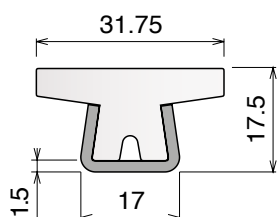

146 Guide rail

Material: **BluLub**, **Ti-White** and standard **UHMW-PE** + Stainless steel AISI 304

Delivery: **Easy**
Standard

Stainless steel profile
thickness: 1,5 mm