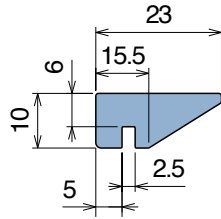

170 Neck guide

Fit on 2,5 mm | Material: **BluLub**, **Ti-White** and standard **UHMW-PE**

Delivery: **Easy**
Standard

Article-Nr.	Material	Availability	Supply
17001B	BluLub	Stock item	3 m bars
17002B	BluLub	Stock item	6 m bars
17000B	BluLub	Stock item	30 m coils
17001	Ti-White	On request	3 m bars
17002	Ti-White	On request	6 m bars
17000	Ti-White	On request	30 m coils
17005C	Blue	On request	3 m bars
17005	Blue	On request	6 m bars
17005-30	Blue	On request	30 m coils