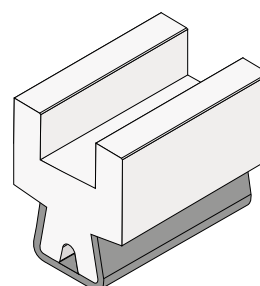

Article-Nr.	Material	Availability	Supply
14503C	BluLub	On request	3 m bars
14504C	Ti-White	On request	3 m bars
14505C	Blue	On request	3 m bars

Stainless steel profile thickness: 1,9 mm

Article-Nr.	Material	Availability	Supply
14563	BluLub	On request	3 m bars
14564	Ti-White	On request	3 m bars
14565	Blue	On request	3 m bars

1087 Guide rail

Material: **BluLub**, **Ti-White** and standard **UHMW-PE** + Stainless steel AISI 304

Delivery: **Easy**
Standard

Stainless steel profile thickness: 1,9 mm