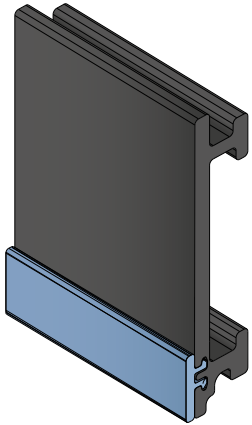

1077|1078

RS Side guide rail with Label saver - H. 90 mm

Fit on 50 x 6 mm | Material: **BluLub** + standard **UHMW-PE**

Delivery: **Easy Standard**

VERSION A - Label saver 2 cm