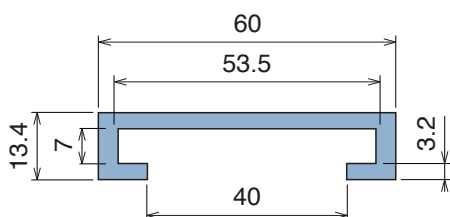

158 C-Profile

Fit on 50 x 6 mm | Material: **BluLub, Ti-White** and standard **UHMW-PE**

Delivery: **Easy**
Standard

Article-Nr.	Material	Availability	Supply
15800BC	BluLub	Stock item	3 m bars
15894C	Ti-White	On request	3 m bars
15898C	Black	Stock item	3 m bars
15894BLC	Blue	On request	3 m bars
15897C	Green	Stock item	3 m bars
15800C	Grey	Stock item	3 m bars