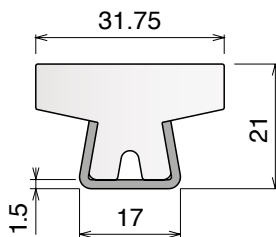

123 Guide rail

Material: **BluLub**, **Ti-White** and standard **UHMW-PE** + Stainless steel AISI 304

Delivery: **Easy**
Standard

Stainless steel profile
thickness: 1,5 mm