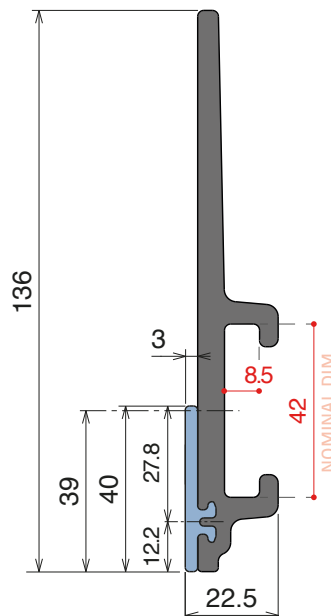

VERSION B - Label saver 4 cm

Base profile

Art-Nr.	Supply
18980	3 m bars

Label saver 2 cm

Art-Nr.	Supply
18987	30 m coils

Label saver 4 cm

Art-Nr.	Supply
18988	30 m coils

Single components

Easy Bendable
For the grooved version, just add "-S" to the related Article Nr.