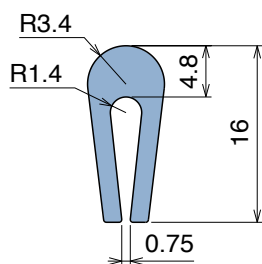

Article-Nr.	Material	Availability	Supply
100103B-30	BluLub	Stock item	30 m coils
100103-30	Ti-White	Stock item	30 m coils
100105-30	Blue	On request	30 m coils

1002 Bar cap

Fit on 3 mm (1/8") | Material: **BluLub**, **Ti-White** and standard **UHMW-PE**

Delivery: **Easy**
Standard