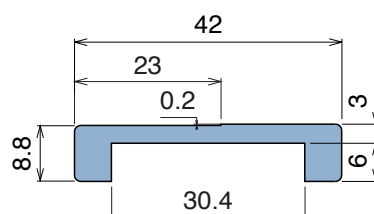

Staggered version

Article-Nr.	Material	Availability	Supply
19945B-30	BluLub	Stock item	30 m coils
19945W-30	Ti-White	On request	30 m coils
19945-30	Black	Stock item	30 m coils
19945BL-30	Blue	On request	30 m coils
19946-30	Green	Stock item	30 m coils