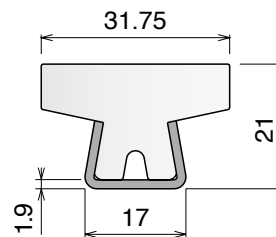

Article-Nr.	Material	Availability	Supply
12300BC	BluLub	On request	3 m bars
12301C	Ti-White	Stock item	3 m bars
12305C	Blue	On request	3 m bars

Stainless steel profile
thickness: 1,9 mm