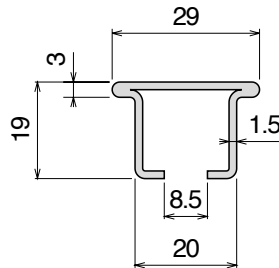

Article-Nr.	Material	Availability	Supply
11201C	AISI 304	Stock item	3 m bars
11201	AISI 304	Stock item	6 m bars
11202C	AISI 430	Stock item	3 m bars
11202	AISI 430	Stock item	6 m bars

147

Aluminum profile for U-profile

Material: Aluminum

Delivery: **Easy**
Standard