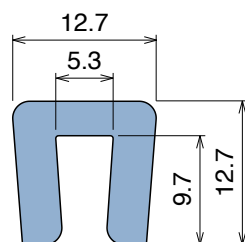

1006 Bar cap

Fit on 5 mm (3/16") | Material: **BluLub, Ti-White** and standard **UHMW-PE**

Delivery: **Easy**
Standard

Article-Nr.	Material	Availability	Supply
100600B-30	BluLub	On request	30 m coils
100603-30	Ti-White	Stock item	30 m coils
100605-30	Blue	On request	30 m coils