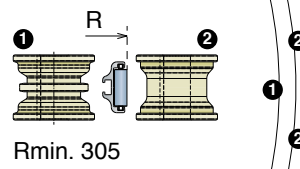

Part	Article-Nr.	Ø (mm)	Suitable for Part:
151	15109	25	358
151	15109E	30	358

See general catalogue for product details.

Part	Article-Nr.	Ø (mm)	Suitable for Part:
151	15110	25	360
151	15110E	30	360

See general catalogue for product details.

Part	Article-Nr.	Ø (mm)	Suitable for Part:
151	15106	25	359
151	15106E	30	359

See general catalogue for product details.

Part	Article-Nr.	Ø (mm)	Suitable for Part:
151	15107	25	361
151	15107E	30	361

See general catalogue for product details.

Part	Article-Nr.	Ø (mm)	Suitable for Part:
151	15108	25	117
151	15108E	30	117