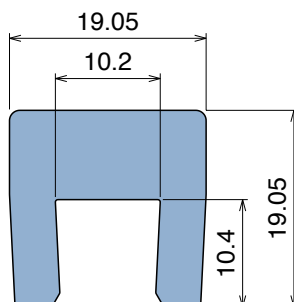

1013 Bar cap

Fit on 10 mm (3/8") | Material: **BluLub**, **Ti-White** and standard **UHMW-PE**

Delivery: **Easy**
Standard

Article-Nr.	Material	Availability	Supply
101300BC	BluLub	On request	3 m bars
101300B	BluLub	On request	6 m bars
101303C	Ti-White	On request	3 m bars
101303	Ti-White	On request	6 m bars
101305C	Blue	On request	3 m bars
101305	Blue	On request	6 m bars