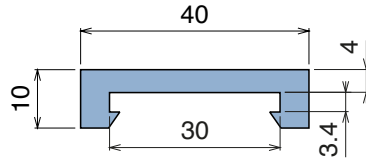

109 U-Profile

Material: **BluLub**, **Ti-White** and standard **UHMW-PE**

Delivery: **Easy**
Standard

Article-Nr.	Material	Availability	Supply
10901BC	BluLub	Stock item	3 m bars
10901B	BluLub	On request	6 m bars
10901B-30	BluLub	On request	30 m coils
10903C	Ti-White	Stock item	3 m bars
10903	Ti-White	Stock item	6 m bars
10903-30	Ti-White	On request	30 m coils
10901C	Black	Stock item	3 m bars
10901	Black	Stock item	6 m bars
10901-30	Black	Stock item	30 m coils
10905C	Blue	On request	3 m bars
10905	Blue	On request	6 m bars
10905-30	Blue	On request	30 m coils
10902C	Green	Stock item	3 m bars
10902	Green	Stock item	6 m bars
10902-30	Green	On request	30 m coils