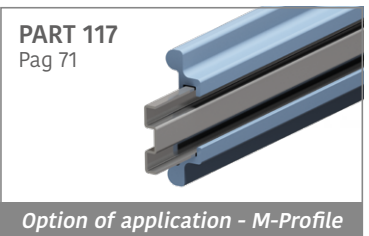

Article-Nr.	Material	Availability	Supply
18301BC	BluLub	Stock item	3 m bars
18301C	Black	Stock item	3 m bars
18305C	Blue	On request	3 m bars
18397C	Green	Stock item	3 m bars