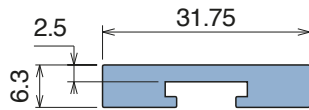

163 C-Profile

Coils available | Material: *BluLub, Ti-White* and standard *UHMW-PE*

Delivery: **Easy**
Standard