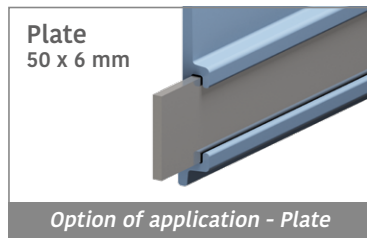

Article-Nr.	Material	Availability	Supply
18902BC	BluLub	Stock item	3 m bars
18902BLC	Blue	On request	3 m bars
18906C	Grey	On request	3 m bars