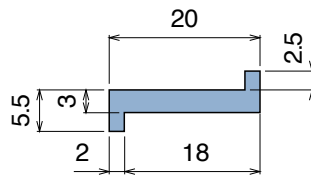

101 Z-Profile

Material: **BluLub**, **Ti-White** and standard **UHMW-PE**

Delivery: **Easy**
Standard

Article-Nr.	Material	Availability	Supply
10104	BluLub	On request	60 m coils
10103	Ti-White	On request	60 m coils
10101	Black	Stock item	60 m coils
10105	Blue	On request	60 m coils
10102	Green	Stock item	60 m coils