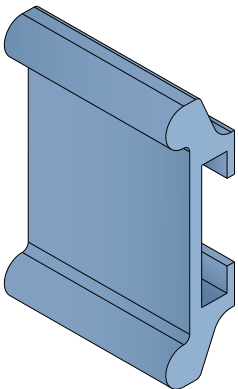

183 Side guide rail - H. 80 mm

Fit one 40 x 8 mm | Material: **BluLub** and standard **UHMW-PE**

Delivery: **Easy**
Standard