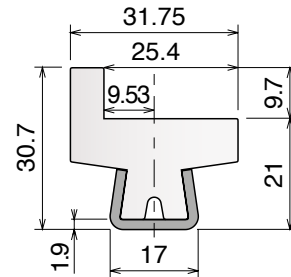

Article-Nr.	Material	Availability	Supply
14400BC	BluLub	On request	3 m bars
14401C	Ti-White	Stock item	3 m bars
14405C	Blue	On request	3 m bars

Stainless steel profile
thickness: 1,9 mm