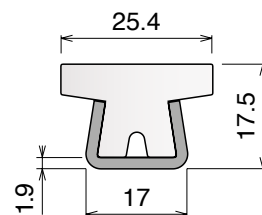

Article-Nr.	Material	Availability	Supply
14000BC	BluLub	On request	3 m bars
14001C	Ti-White	Stock item	3 m bars
14005C	Blue	On request	3 m bars

Stainless steel profile
thickness: 1,9 mm