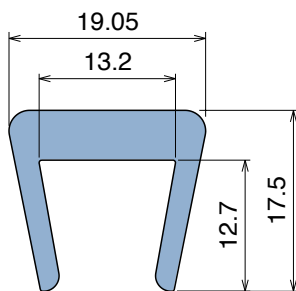

1012 Bar cap

Fit on 12/13 mm (1/2") | Material: **BluLub**, **Ti-White** and standard **UHMW-PE**

Delivery: **Easy**
Standard

Article-Nr.	Material	Availability	Supply
101200B-30	BluLub	On request	30 m coils
101203-30	Ti-White	Stock item	30 m coils
101205-30	Blue	On request	30 m coils

181 Bar cover

Fit on 25,4 x 25,4 mm (1" x 1") | Material: **BluLub**, **Ti-White** and standard **UHMW-PE**

Delivery: **Easy**
Standard