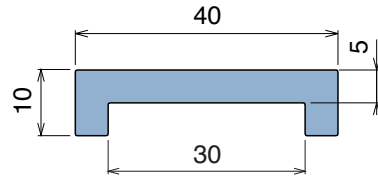

1059

U-Profile

Coils available | Material: **BluLub**, **Ti-White** and standard **UHMW-PE**

Delivery: **Easy**
Standard

Article-Nr.	Material	Availability	Supply
105901BC	BluLub	Stock item	3 m bars
105901B	BluLub	On request	6 m bars
105901B-30	BluLub	On request	30 m coils
105903C	Ti-White	On request	3 m bars
105903	Ti-White	On request	6 m bars
105903-30	Ti-White	On request	30 m coils
105901C	Black	Stock item	3 m bars
105901	Black	On request	6 m bars
105901-30	Black	On request	30 m coils
105905C	Blue	On request	3 m bars
105905	Blue	On request	6 m bars
105905-30	Blue	On request	30 m coils
105902C	Green	Stock item	3 m bars
105902	Green	On request	6 m bars
105902-30	Green	On request	30 m coils