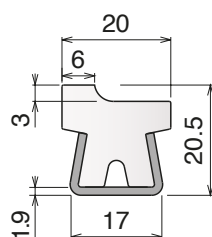

191 Guide rail

Material: **BluLub**, **Ti-White** and standard **UHMW-PE** + Stainless steel AISI 304

Delivery: **Easy**
Standard

Stainless steel profile thickness: 1,9 mm