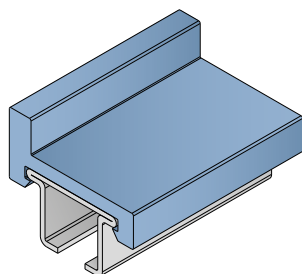

Article-Nr.	Material	Metal	Availability	Supply
15700BC	BluLub	AISI 304	On request	3 m bars
15700B	BluLub	AISI 304	On request	6 m bars
15703C	Ti-White	AISI 304	On request	3 m bars
15703	Ti-White	AISI 304	On request	6 m bars
15704C	Black	AISI 304	On request	3 m bars
15704	Black	AISI 304	On request	6 m bars
15705C	Blue	AISI 304	On request	3 m bars
15705	Blue	AISI 304	On request	6 m bars
15701C	Green	AISI 304	Stock item	3 m bars
15701C	Green	AISI 304	On request	6 m bars
Article-Nr.	Material	Metal	Availability	Supply
15706BC	BluLub	AISI 430	On request	3 m bars
15706B	BluLub	AISI 430	On request	6 m bars
15707C	Ti-White	AISI 430	On request	3 m bars
15707	Ti-White	AISI 430	On request	6 m bars
15708C	Black	AISI 430	On request	3 m bars
15708	Black	AISI 430	On request	6 m bars
15706C	Blue	AISI 430	On request	3 m bars
15706	Blue	AISI 430	On request	6 m bars
15702C	Green	AISI 430	Stock item	3 m bars
15702	Green	AISI 430	On request	6 m bars