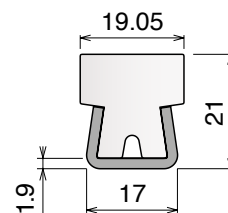

Article-Nr.	Material	Availability	Supply
14300BC	BluLub	On request	3 m bars
14301C	Ti-White	On request	3 m bars
14305C	Blue	On request	3 m bars

Stainless steel profile
thickness: 1,9 mm