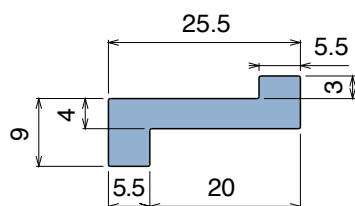

1074 Z-Profile

Material: *BluLub, Ti-White* and standard *UHMW-PE*

Delivery: **Easy**
Standard

Article-Nr.	Material	Availability	Supply
107404	<i>BluLub</i>	On request	60 m coils
107403	<i>Ti-White</i>	On request	60 m coils
107401	Black	Stock item	60 m coils
107405	Blue	On request	60 m coils