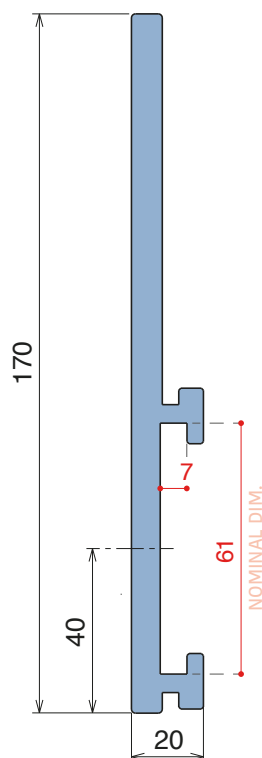

187 Side guide rail - H. 170 mm

Fixing system: Clamp or Steel plate 60 x 6 mm | Material: **UHMW-PE & BluLub**

Delivery: **Easy**
Standard