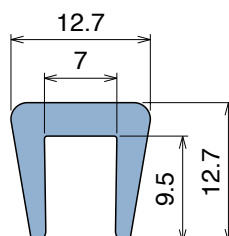

Article-Nr.	Material	Availability	Supply
100900B-30	BluLub	On request	30 m coils
100903-30	Ti-White	Stock item	30 m coils
100905-30	Blue	On request	30 m coils