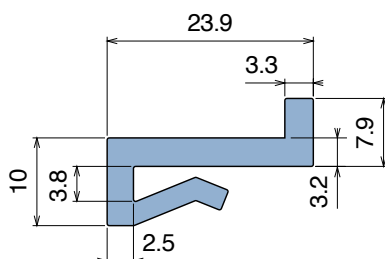

1023 J-Profile

Fit on 3 mm (1/8") | Material: **BluLub**, **Ti-White** and standard **UHMW-PE**

Delivery: **Easy**
Standard

Article-Nr.	Material	Availability	Supply
102300BC	BluLub	On request	3 m bars
102300B	BluLub	On request	6 m bars
102303C	Ti-White	Stock item	3 m bars
102303	Ti-White	On request	6 m bars
102305C	Blue	On request	3 m bars
102305	Blue	On request	6 m bars