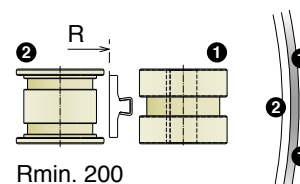

Part	Article-Nr.	Ø (mm)	Suitable for Part:
151	15103	25	141
151	15103E	30	141