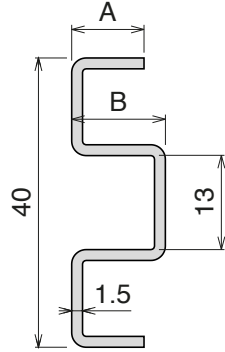

117 M-Profile

Used with part: 137 - 183 - 189 - 1079 | Material: Stainless steel AISI 304

Delivery: **Easy**
Standard