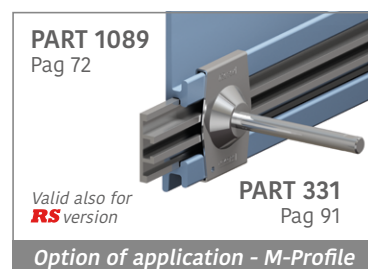

Article-Nr.	Material	Availability	Supply
18920BC	BluLub	Stock item	3 m bars
18925C	Blue	On request	3 m bars
18924C	Grey	Stock item	3 m bars