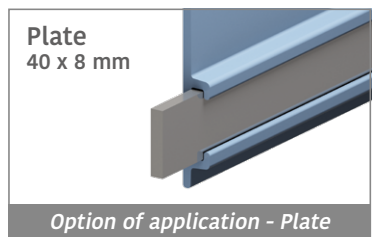

Article-Nr.	Material	Availability	Supply
18910BC	BluLub	Stock item	3 m bars
18910BLC	Blue	On request	3 m bars
18914C	Grey	Stock item	3 m bars