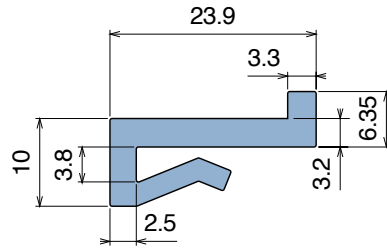

1024 J-Profile

Fit on 3 mm (1/8") | Material: **BluLub, Ti-White** and standard **UHMW-PE**

Delivery: **Easy**
Standard

Article-Nr.	Material	Availability	Supply
102400BC	BluLub	On request	3 m bars
102400B	BluLub	On request	6 m bars
102400B-30	BluLub	On request	30 m coils
102403C	Ti-White	Stock item	3 m bars
102403	Ti-White	On request	6 m bars
102403-30	Ti-White	Stock item	30 m coils
102401C	Black	On request	3 m bars
102401	Black	On request	6 m bars
102401-30	Black	On request	30 m coils
102405C	Blue	On request	3 m bars
102405	Blue	On request	6 m bars
102405-30	Blue	On request	30 m coils
102402C	Green	Stock item	3 m bars
102402	Green	Stock item	6 m bars
102402-30	Green	On request	30 m coils