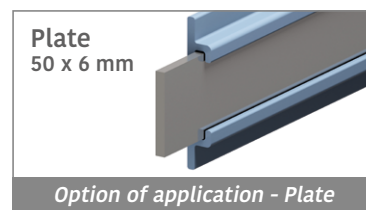

Article-Nr.	A	B	Material	Availability	Supply
19400BC	90	45	BluLub	Stock item	3 m bars
19403BC	120	60	BluLub	Stock item	3 m bars
19430C	90	45	Ti-White	On request	3 m bars
19433C	120	60	Ti-White	On request	3 m bars
19400BLC	90	45	Blue	On request	3 m bars
19403BLC	120	60	Blue	On request	3 m bars
19400C	90	45	Grey	On request	3 m bars
19403C	120	60	Grey	On request	3 m bars