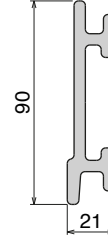

Page 62

1077 Label saver
Fit on mm
50 x 6