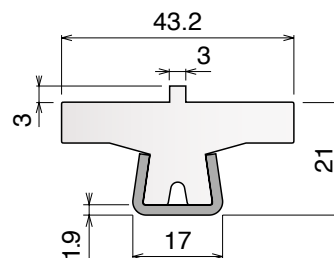

Article-Nr.	Material	Availability	Supply
14200BC	BluLub	On request	3 m bars
14201C	Ti-White	On request	3 m bars
14205C	Blue	On request	3 m bars

Stainless steel profile
thickness: 1,9 mm