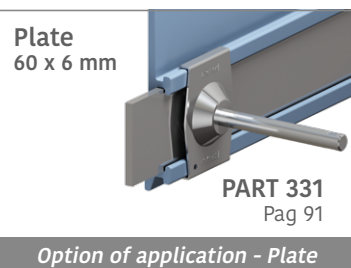

Article-Nr.	A	Material	Availability	Supply
18720BC	12	BluLub	Stock item	3 m bars
18730BC	20	BluLub	Stock item	3 m bars
18740BC	40	BluLub	Stock item	3 m bars
18725C	12	Blue	On request	3 m bars
18735C	20	Blue	On request	3 m bars
18745C	40	Blue	On request	3 m bars
18724C	12	Grey	On request	3 m bars
18734C	20	Grey	On request	3 m bars
18744C	40	Grey	On request	3 m bars