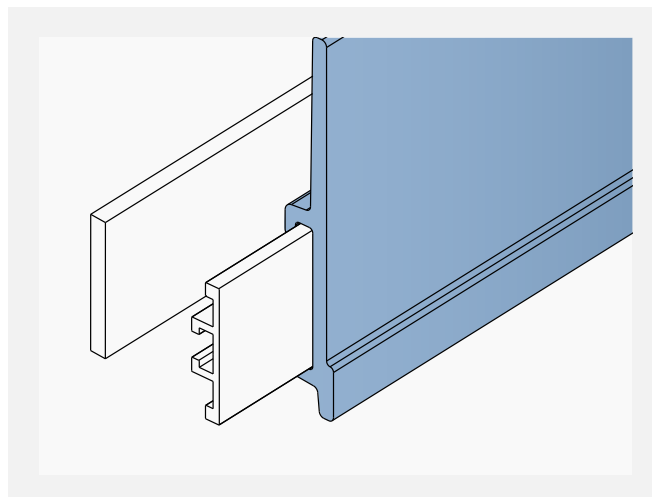

2 | Insert the plate into the profile