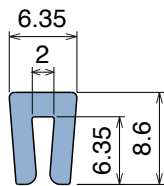

1000 Bar cap

Fit on 1,5 mm (1/16") | Material: **BluLub**, **Ti-White** and standard **UHMW-PE**

Delivery: **Easy**
Standard

Article-Nr.	Material	Availability	Supply
100000B-30	BluLub	On request	30 m coils
100003-30	Ti-White	Stock item	30 m coils
100005-30	Blue	On request	30 m coils

1001 Bar cap

Fit on 1,5 mm (1/16") | Material: **BluLub**, **Ti-White** and standard **UHMW-PE**

Delivery: **Easy**
Standard