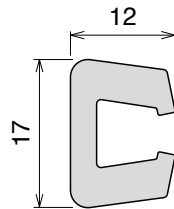

130 Aluminum rail

Material: Aluminum

Delivery: **Easy**
Standard

TYPE A