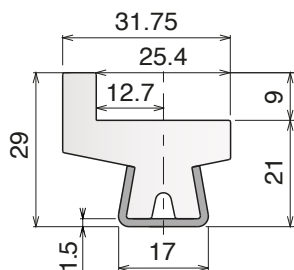

125 Guide rail

Material: **BluLub**, **Ti-White** and standard **UHMW-PE** + Stainless steel AISI 304

Delivery: **Easy**
Standard

Stainless steel profile
thickness: 1,5 mm