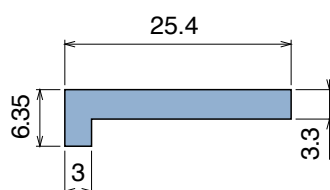

1038 L-Profile

Material: **BluLub**, **Ti-White** and standard **UHMW-PE**

Delivery: **Easy**
Standard

Article-Nr.	Material	Availability	Supply
103804	BluLub	On request	60 m coils
103803	Ti-White	On request	60 m coils
103805	Blue	On request	60 m coils