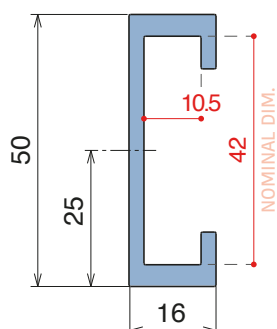

137 Side guide rail - H. 50 mm

Fit on 40 x 10 mm | Material: **BluLub**, **Ti-White** and standard **UHMW-PE**

Delivery: **Easy**
Standard