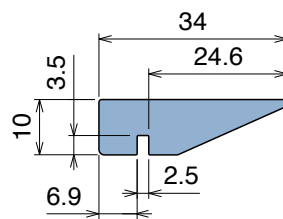

169 Neck guide

Fit on 2,5 mm | Material: **BluLub**, **Ti-White** and standard **UHMW-PE**

Delivery: **Easy**
Standard

Article-Nr.	Material	Availability	Supply
16901B	BluLub	Stock item	3 m bars
16902B	BluLub	On request	6 m bars
16900B	BluLub	Stock item	30 m coils
16901	Ti-White	On request	3 m bars
16902	Ti-White	On request	6 m bars
16900	Ti-White	On request	30 m coils
16905C	Blue	On request	3 m bars
16905	Blue	On request	6 m bars
16905-30	Blue	On request	30 m coils