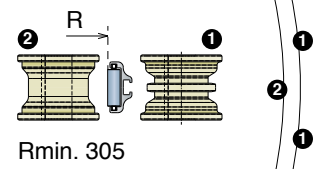

Part	Article-Nr.	Ø (mm)	Suitable for Part:
151	15109	25	358
151	15109E	30	358

See general catalogue for product details.

Part	Article-Nr.	Ø (mm)	Suitable for Part:
151	15110	25	360
151	15110E	30	360

See general catalogue for product details.

Part	Article-Nr.	Ø (mm)	Suitable for Part:
151	15106	25	359
151	15106E	30	359

See general catalogue for product details.

Part	Article-Nr.	Ø (mm)	Suitable for Part:
151	15107	25	361
151	15107E	30	361

See general catalogue for product details.

Part	Article-Nr.	Ø (mm)	Suitable for Part:
151	15108	25	117
151	15108E	30	117