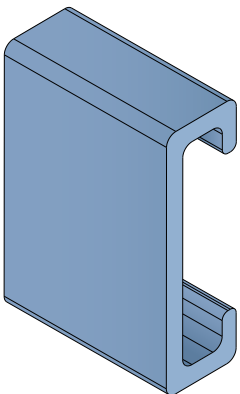

Plate
30 x 4 mm

Option of application - Plate

137 Side guide rail - H. 50 mm

Fit on 40 x 8 mm | Material: **BluLub**, **Ti-White** and standard **UHMW-PE**

Delivery: **Easy**
Standard

Article-Nr.	Material	Availability	Supply
13701BC	BluLub	Stock item	3 m bars
13701B	BluLub	On request	6 m bars
13703C	Ti-White	Stock item	3 m bars
13703	Ti-White	On request	6 m bars
13702C	Black	Stock item	3 m bars
13702	Black	On request	6 m bars
13705C	Blue	On request	3 m bars
13705	Blue	On request	6 m bars
13701C	Green	Stock item	3 m bars
13701	Green	Stock item	6 m bars