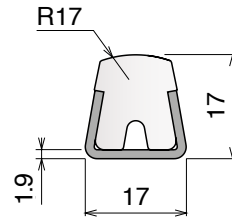

120 Guide rail

Material: **BluLub**, **Ti-White** and standard **UHMW-PE** + Stainless steel AISI 304

Delivery: **Easy**
Standard

Stainless steel profile
thickness: 1,5 mm

Stainless steel profile
thickness: 1,9 mm