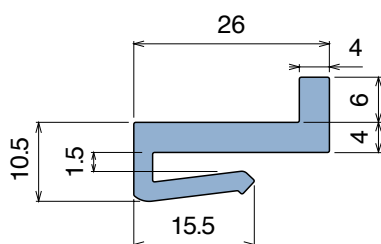

179 J-Profile

Fit on 2 mm | Material: **BluLub**, **Ti-White** and standard **UHMW-PE**

Delivery: **Easy**
Standard

Article-Nr.	Material	Availability	Supply
17902BC	BluLub	On request	3 m bars
17902B	BluLub	On request	6 m bars
17902B-60	BluLub	Stock item	60 m coils
17902WC	Ti-White	On request	3 m bars
17902W	Ti-White	On request	6 m bars
17902W-60	Ti-White	On request	60 m coils
17901C	Black	Stock item	3 m bars
17901	Black	On request	6 m bars
17901BC	Blue	On request	3 m bars
17901B	Blue	On request	6 m bars
17901B-60	Blue	On request	60 m coils
17902C	Green	Stock item	3 m bars
17902	Green	On request	6 m bars
17902-60	Green	Stock item	60 m coils