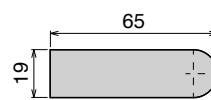

C-Profile

See product page for specific details and materials available.

Page 39

Page 40

Page 40

Page 40

Page 41

Page 41

Page 41

Page 41

Page 42

Page 42

Page 42

Page 43

160 Used with Part. 164/165

Page 44

161 Used with Part. 164/165

Page 44

Page 44

Page 45

Page 45

Page 45

Page 45

Page 46

Page 46

155

Page 46

Page 47

Transfer plate and Nosebar

See product page for specific details and materials available.

Page 47

238

Page 47

228

Page 47

235

Page 47