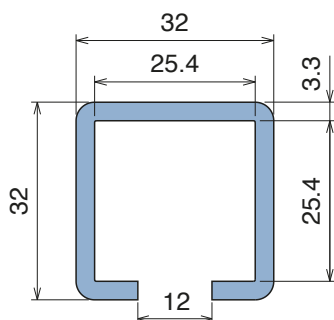

Article-Nr.	Material	Availability	Supply
18100BC	BluLub	On request	3 m bars
18100B	BluLub	On request	6 m bars
18103C	Ti-White	Stock item	3 m bars
18103	Ti-White	On request	6 m bars
18105C	Blue	On request	3 m bars
18105	Blue	On request	6 m bars

1052 Bar cover

Fit on 38,1 x 50,8 mm (1-1/2" x 2") | Material: **BluLub**, **Ti-White** and standard **UHMW-PE**

Delivery: **Easy**
Standard