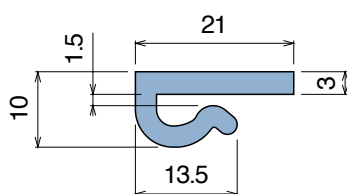

103 J-Profile

Fit on 2 mm | Material: **BluLub**, **Ti-White** and standard **UHMW-PE**

Delivery: **Easy**
Standard

Article-Nr.	Material	Availability	Supply
10300B-30	BluLub	Stock item	30 m coils
10303	Ti-White	Stock item	60 m coils
10301	Black	Stock item	60 m coils
10305	Blue	On request	60 m coils
10302	Green	Stock item	60 m coils