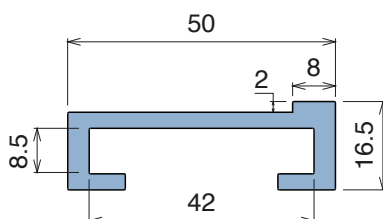

Article-Nr.	Material	Availability	Supply
13720BC	BluLub	On request	3 m bars
13720B	BluLub	On request	6 m bars
13720C	Ti-White	On request	3 m bars
13720	Ti-White	On request	6 m bars
13725C	Blue	On request	3 m bars
13725	Blue	On request	6 m bars