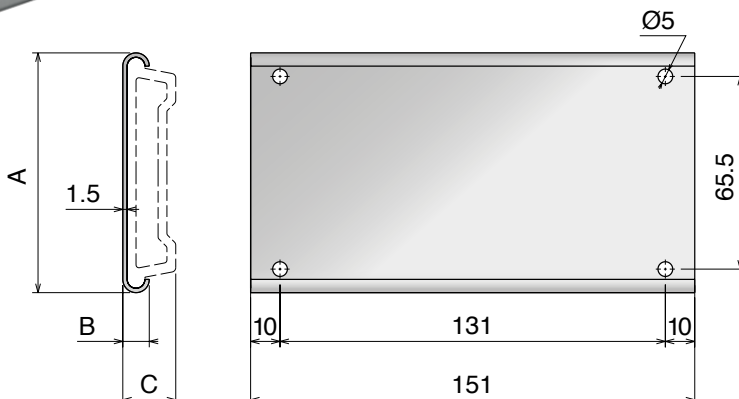

Article-Nr.	A	B	C
39401	81.5	9	18
39402	90	8	17

Example of application