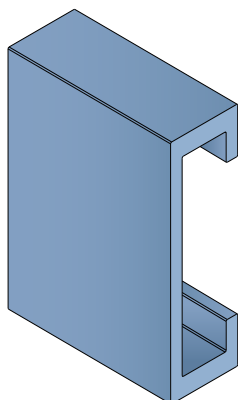

137 Side guide rail - H. 50 mm

Fit on 40 x 10 mm | Material: **BluLub**, **Ti-White** and standard **UHMW-PE**

Delivery: **Easy**
Standard