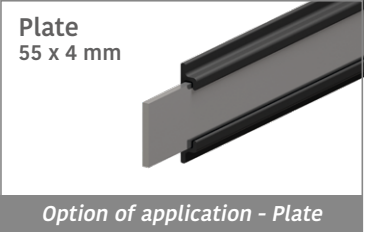

Article-Nr.	Material	Availability	Supply
106400BC	BluLub	On request	3 m bars
106403C	Ti-White	On request	3 m bars
106401C	Black	Stock item	3 m bars
106405C	Blue	On request	3 m bars