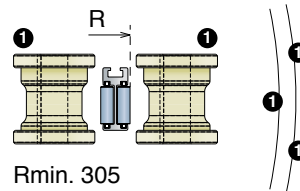

Part	Article-Nr.	Ø (mm)	Suitable for Part:
151	15110	25	360
151	15110E	30	360

See general catalogue for product details.