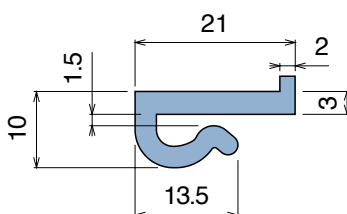

104 J-Profile

Fit on 2 mm | Material: **BluLub**, **Ti-White** and standard **UHMW-PE**

Delivery: **Easy**
Standard

Article-Nr.	Material	Availability	Supply
10400B	BluLub	Stock item	60 m coils
10403	Ti-White	On request	60 m coils
10401	Black	Stock item	60 m coils
10405	Blue	On request	60 m coils
10402	Green	Stock item	60 m coils