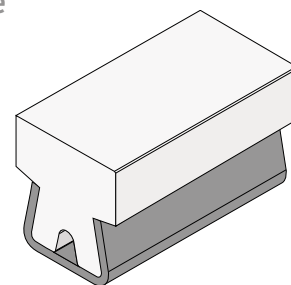

Article-Nr.	Material	Availability	Supply
14300BC	BluLub	On request	3 m bars
14301C	Ti-White	On request	3 m bars
14305C	Blue	On request	3 m bars

Stainless steel profile
thickness: 1,9 mm