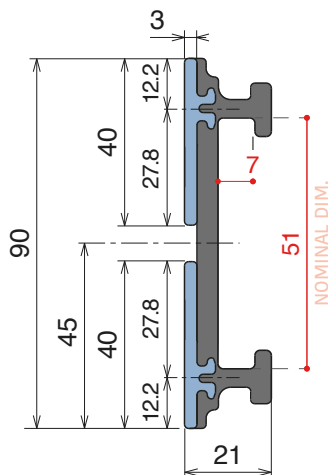

VERSION B - Label saver 4 cm

Base profile

Art-Nr.	Supply
107891	3 m bars

Label saver 2 cm

Art-Nr.	Supply
18987	30 m coils

Label saver 4 cm

Art-Nr.	Supply
18988	30 m coils

Label saver 2 cm and 4 cm can also be combined together to obtain different version.

Single components

Easy Bendable
For the grooved version, just add "S" to the related Article Nr.