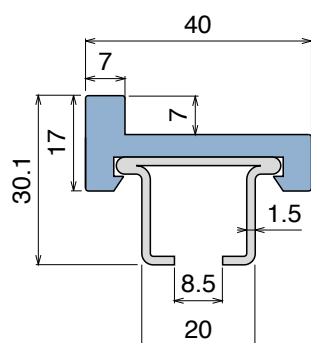

157 U-Profile assembled clip-on

Material: **BluLub**, **Ti-White** and standard **UHMW-PE** + Stainless steel

Delivery: **Easy**
Standard

Article-Nr.	Material	Metal	Availability	Supply
15799BC	BluLub	AISI 304	On request	3 m bars
15799WC	Ti-White	AISI 304	On request	3 m bars
15799NC	Black	AISI 304	On request	3 m bars
15799BLC	Blue	AISI 304	On request	3 m bars
15799C	Green	AISI 304	On request	3 m bars