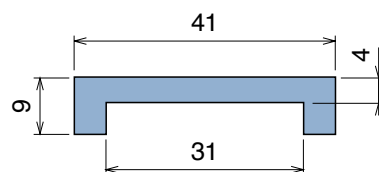

111

U-Profile

Material: **BluLub**, **Ti-White** and standard **UHMW-PE**

Delivery: **Easy**
Standard

Article-Nr.	Material	Availability	Supply
11101BC	BluLub	Stock item	3 m bars
11101B	BluLub	On request	6 m bars
11101B-30	BluLub	On request	30 m coils
11103C	Ti-White	On request	3 m bars
11103	Ti-White	On request	6 m bars
11103-30	Ti-White	On request	30 m coils
11101C	Black	Stock item	3 m bars
11101	Black	Stock item	6 m bars
11101-30	Black	Stock item	30 m coils
11105C	Blue	On request	3 m bars
11105	Blue	On request	6 m bars
11105-30	Blue	On request	30 m coils
11102C	Green	Stock item	3 m bars
11102	Green	Stock item	6 m bars
11102-30	Green	On request	30 m coils