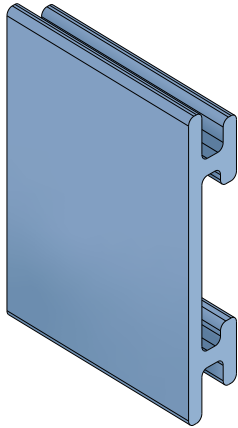

1057|1077 Side guide rail - H. 90 mm

Fit on 50 x 6 mm | Material: **BluLub** and standard **UHMW-PE**

Delivery: **Easy**
Standard

Article-Nr.	Material	Availability	Supply
105720BLC	BluLub	Stock item	3 m bars
105721C	Black	On request	3 m bars
105705C	Blue	On request	3 m bars
105724C	Grey	On request	3 m bars