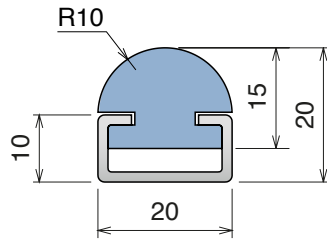

134 Side guide rail

Material: **BluLub**, **Ti-White** and standard **UHMW-PE** + Stainless steel AISI 304

Delivery: **Easy**
Standard

Article-Nr.	Material	Availability	Supply
13400BC	BluLub	On request	3 m bars
13400B	BluLub	On request	6 m bars
13403C	Ti-White	On request	3 m bars
13403	Ti-White	On request	6 m bars
13405C	Blue	On request	3 m bars
13405	Blue	On request	6 m bars
13401C	Green	Stock item	3 m bars
13401	Green	On request	6 m bars

Only plastic profile

Article-Nr.	Material	Availability	Supply
13450B-30	BluLub	On request	30 m coils
13453-30	Ti-White	On request	30 m coils
13455-30	Blue	On request	30 m coils
13451-30	Green	On request	30 m coils