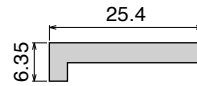

Page 20

1038