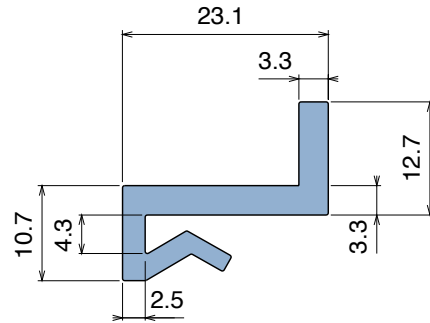

1020 J-Profile

Fit on 3 mm (1/8") | Material: **BluLub**, **Ti-White** and standard **UHMW-PE**

Delivery: **Easy**
Standard

Article-Nr.	Material	Availability	Supply
102000BC	BluLub	On request	3 m bars
102000B	BluLub	On request	6 m bars
102003C	Ti-White	Stock item	3 m bars
102003	Ti-White	Stock item	6 m bars
102001C	Black	On request	3 m bars
102001	Black	On request	6 m bars
102005C	Blue	On request	3 m bars
102005	Blue	On request	6 m bars
102002C	Green	On request	3 m bars
102002	Green	On request	6 m bars