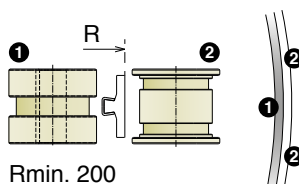

Part	Article-Nr.	Ø (mm)	Suitable for Part:
151	15103	25	141
151	15103E	30	141