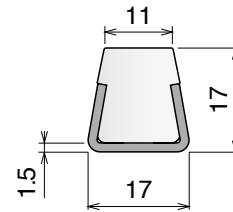

Stainless steel profile
thickness: 1,5 mm

Article-Nr.	Material	Availability	Supply
12101BC	BluLub	On request	3 m bars
12101B	BluLub	On request	6 m bars
12101C	Ti-White	Stock item	3 m bars
12101	Ti-White	On request	6 m bars
12105C	Blue	On request	3 m bars
12105	Blue	On request	6 m bars

Stainless steel profile
thickness: 1,5 mm

Hygienic
Version

Article-Nr.	Material	Availability	Supply
12121BC	BluLub	On request	3 m bars
12121B	BluLub	On request	6 m bars
12121C	Ti-White	On request	3 m bars
12121	Ti-White	On request	6 m bars
12125C	Blue	On request	3 m bars
12125	Blue	On request	6 m bars

Stainless steel profile
thickness: 1,9 mm

Article-Nr.	Material	Availability	Supply
12163B	BluLub	On request	3 m bars
12167B	BluLub	On request	6 m bars
12163	Ti-White	Stock item	3 m bars
12167	Ti-White	On request	6 m bars
12173	Blue	On request	3 m bars
12177	Blue	On request	6 m bars

Stainless steel profile
thickness: 1,9 mm

Hygienic
Version

Article-Nr.	Material	Availability	Supply
12153B	BluLub	On request	3 m bars
12157B	BluLub	On request	6 m bars
12153	Ti-White	Stock item	3 m bars
12157	Ti-White	On request	6 m bars
12183	Blue	On request	3 m bars
12187	Blue	On request	6 m bars