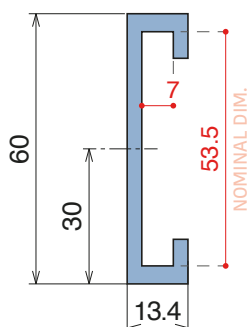

158 Side guide rail - H. 60 mm

Fit on 50 x 6 mm | Material: **BluLub**, **Ti-White** and standard **UHMW-PE**

Delivery: **Easy**
Standard

Article-Nr.	Material	Availability	Supply
15800BC	BluLub	Stock item	3 m bars
15894C	Ti-White	On request	3 m bars
15898C	Black	Stock item	3 m bars
15894BLC	Blue	On request	3 m bars
15897C	Green	Stock item	3 m bars
15800C	Grey	Stock item	3 m bars