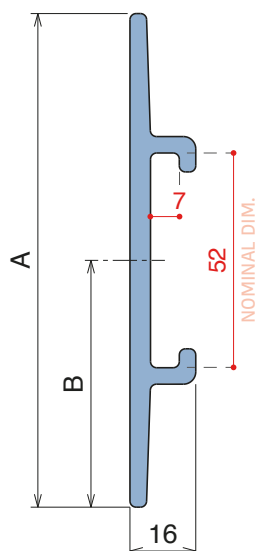

158 Side guide rail - H. 90 - 100 - 120 - 140 mm

Fit on 50 x 6 mm | Material: **BluLub**, **Ti-White** and standard **UHMW-PE**

Delivery: **Easy**
Standard