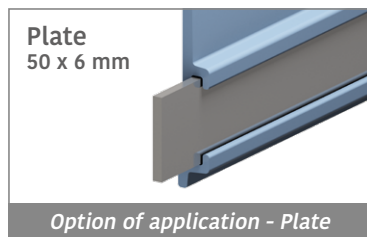

Article-Nr.	Material	Availability	Supply
18900BC	BluLub	Stock item	3 m bars
18900BLC	Blue	On request	3 m bars
18904C	Grey	Stock item	3 m bars