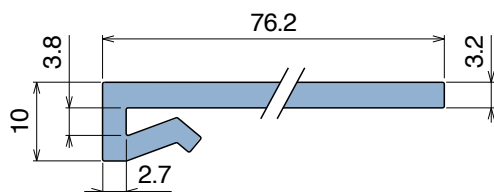

1033 J-Profile

Fit on 3 mm (1/8") | Material: **BluLub**, **Ti-White** and standard **UHMW-PE**

Delivery: **Easy**
Standard

Article-Nr.	Material	Availability	Supply
103300BC	BluLub	Stock item	3 m bars
103300B	BluLub	On request	6 m bars
103303C	Ti-White	Stock item	3 m bars
103303	Ti-White	On request	6 m bars
103305C	Blue	On request	3 m bars
103305	Blue	On request	6 m bars