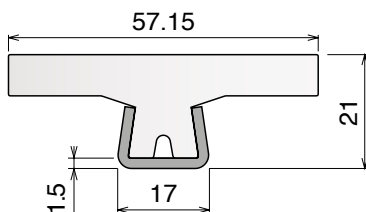

141 Guide rail

Material: **BluLub**, **Ti-White** and standard **UHMW-PE** + Stainless steel AISI 304

Delivery: **Easy**
Standard

Stainless steel profile
thickness: 1,5 mm