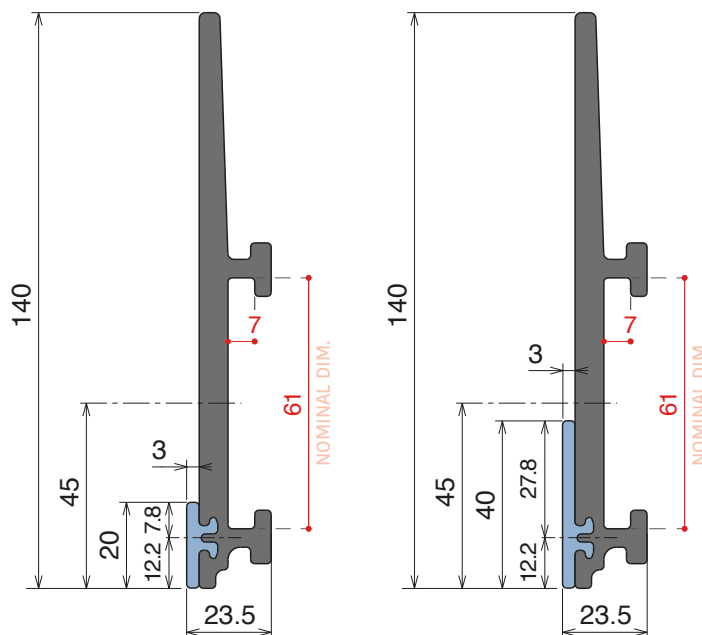

VERSION A - Label saver 2 cm

VERSION B - Label saver 4 cm

Base profile

Art-Nr.	Supply
18990	3 m bars

Label saver 2 cm

Art-Nr.	Supply
18987	30 m coils

Label saver 4 cm

Art-Nr.	Supply
18988	30 m coils

Single components

Easy Bendable
For the grooved version, just add "-S" to the related Article Nr.