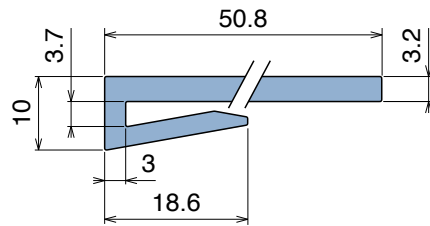

1029

J-Profile

Fit on 3 mm (1/8") | Material: **BluLub**, **Ti-White** and standard **UHMW-PE**

Delivery: **Easy**
Standard

Article-Nr.	Material	Availability	Supply
102900BC	BluLub	On request	3 m bars
102900B	BluLub	On request	6 m bars
102900B-30	BluLub	On request	30 m coils
102903C	Ti-White	Stock item	3 m bars
102903	Ti-White	On request	6 m bars
102903-30	Ti-White	On request	30 m coils
102905C	Blue	On request	3 m bars
102905	Blue	On request	6 m bars
102905-30	Blue	On request	30 m coils