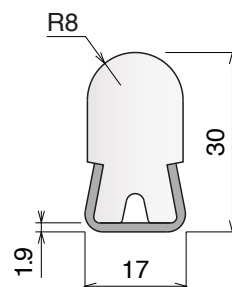

Article-Nr.	Material	Availability	Supply
106700BC	BluLub	On request	3 m bars
106701C	Ti-White	On request	3 m bars
106705C	Blue	On request	3 m bars

Stainless steel profile
thickness: 1,9 mm