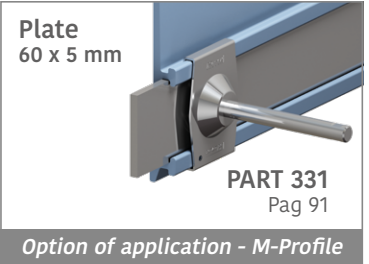

Side guide rail with Label saver - H. 140 mm

Article-Nr.	Material	Availability	Supply
18940BC	BluLub	Stock item	3 m bars
18945C	Blue	On request	3 m bars
18944C	Grey	Stock item	3 m bars

Easy Bendable
For the grooved version, just add "-S" to the related Article Nr.