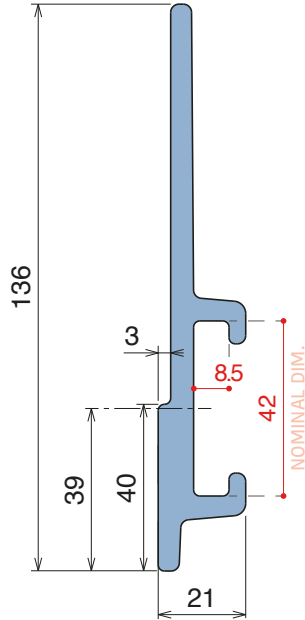

Side guide rail with Label saver - H. 136 mm

Article-Nr.	Material	Availability	Supply
18911BC	BluLub	Stock item	3 m bars
18911BLC	Blue	On request	3 m bars
18915C	Grey	On request	3 m bars

Plate
40 x 8 mm

Valid also for **RS** version

Option of application - Plate

PART 117
Pag 71

Valid also for **RS** version

Option of application - M-Profile

PART 1055
Pag 71

Valid also for **RS** version

Option of application - Guide

1079 **RS** Side guide rail with Label saver - H. 136 mm

Fit on 40 x 8 mm | Material: **BluLub** + standard **UHMW-PE**

Delivery: **Easy**
Standard

Article-Nr.	Version	Material	Availability	Supply
107900	A	Black+BluLub	On request	3 m bars
107901	B	Black+BluLub	On request	3 m bars