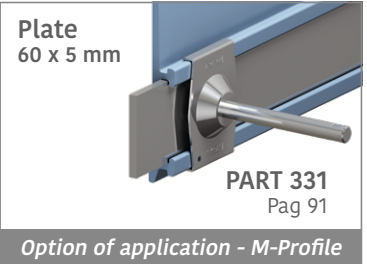

Article-Nr.	Material	Availability	Supply
19330BC	BluLub	Stock item	3 m bars
19335C	Blue	On request	3 m bars
19334C	Grey	On request	3 m bars