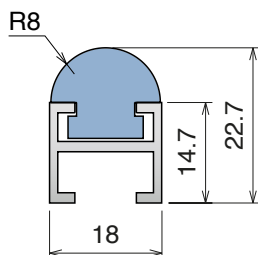

155 Side guide rail

Material: **BluLub**, **Ti-White** and standard **UHMW-PE** + Aluminum

Delivery: **Easy**
Standard

Article-Nr.	Material	Availability	Supply
15500BC	BluLub	On request	3 m bars
15503C	Ti-White	On request	3 m bars
15505C	Blue	On request	3 m bars
15501C	Green	On request	3 m bars

Only plastic profile

Article-Nr.	Material	Availability	Supply
15550B-30	BluLub	On request	30 m coils
15553-30	Ti-White	On request	30 m coils
15555-30	Blue	On request	30 m coils
15551-30	Green	On request	30 m coils