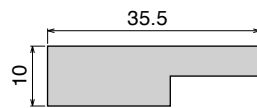

Extruded profiles range

L-Profile

See product page for specific details and materials available.

1094

Page 20

175

Page 20

1038

Page 20

150

Page 20

1058

Page 21

174

Page 21

Z-Profile

See product page for specific details and materials available.

101

Page 21

102

Page 21

102

Page 22

176

Page 22

1074

Page 22

Special shape

See product page for specific details and materials available.

107

Page 22

108

Page 23

105 See dimensions available

Page 23

106

Page 24