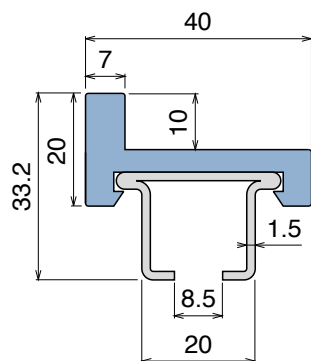

Article-Nr.	Material	Metal	Availability	Supply
15700BC	BluLub	AISI 304	On request	3 m bars
15700B	BluLub	AISI 304	On request	6 m bars
15703C	Ti-White	AISI 304	On request	3 m bars
15703	Ti-White	AISI 304	On request	6 m bars
15704C	Black	AISI 304	On request	3 m bars
15704	Black	AISI 304	On request	6 m bars
15705C	Blue	AISI 304	On request	3 m bars
15705	Blue	AISI 304	On request	6 m bars
15701C	Green	AISI 304	Stock item	3 m bars
15701C	Green	AISI 304	On request	6 m bars
Article-Nr.	Material	Metal	Availability	Supply
15706BC	BluLub	AISI 430	On request	3 m bars
15706B	BluLub	AISI 430	On request	6 m bars
15707C	Ti-White	AISI 430	On request	3 m bars
15707	Ti-White	AISI 430	On request	6 m bars
15708C	Black	AISI 430	On request	3 m bars
15708	Black	AISI 430	On request	6 m bars
15706C	Blue	AISI 430	On request	3 m bars
15706	Blue	AISI 430	On request	6 m bars
15702C	Green	AISI 430	Stock item	3 m bars
15702	Green	AISI 430	On request	6 m bars