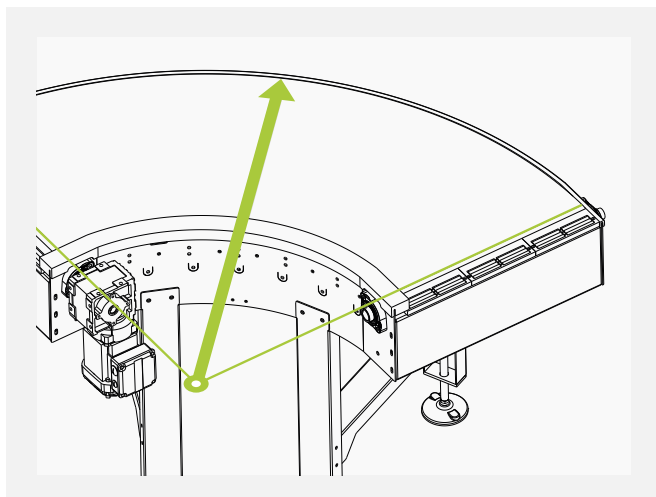

1 | Identify correct curve radius angle