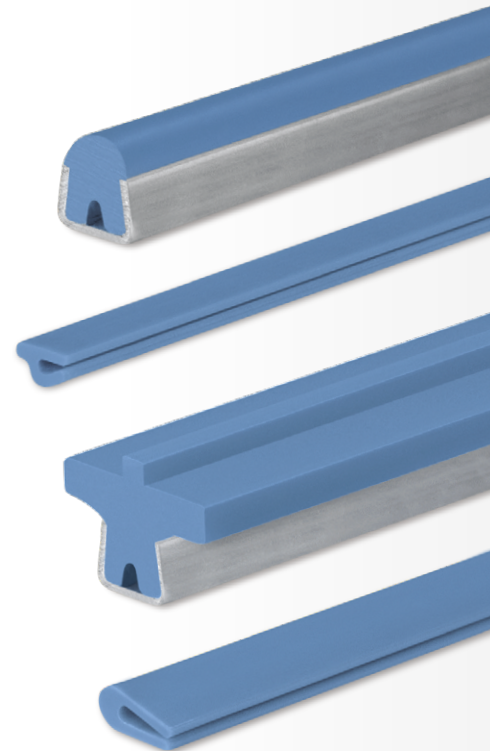

The right choice for:

- Lowest coefficient of friction
- Reduced noise and squeaking
- Lowest wear and minimized energy consumption
- Minimal moisture absorption
- Extreme material performances
- Best lubricant distribution