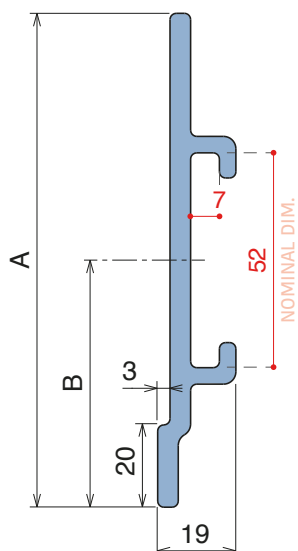

194 Side guide rail with Label saver - H. 90 - 120 mm

Fit on 50 x 6 mm | Material: **BluLub**, **Ti-White** and standard **UHMW-PE**

Delivery: **Easy**
Standard