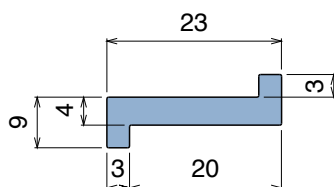

102 Z-Profile

Material: **BluLub**, **Ti-White** and standard **UHMW-PE**

Delivery: **Easy**
Standard

Article-Nr.	Material	Availability	Supply
10202B	BluLub	Stock item	60 m coils
10203	Ti-White	On request	60 m coils
10201	Black	Stock item	60 m coils
10205	Blue	On request	60 m coils
10202	Green	Stock item	60 m coils