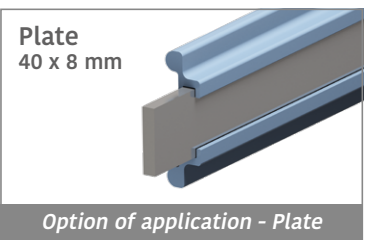

Article-Nr.	Material	Availability	Supply
18301BC	BluLub	Stock item	3 m bars
18301C	Black	Stock item	3 m bars
18305C	Blue	On request	3 m bars
18397C	Green	Stock item	3 m bars