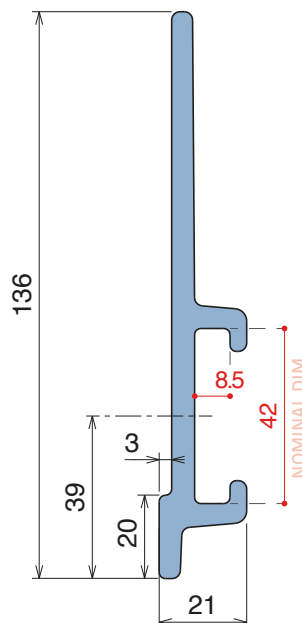

Side guide rail with Label saver - H. 136 mm