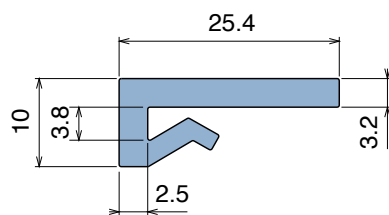

1021 J-Profile

Fit on 3 mm (1/8") | Material: **BluLub**, **Ti-White** and standard **UHMW-PE**

Delivery: **Easy**
Standard

Article-Nr.	Material	Availability	Supply
102100BC	BluLub	On request	3 m bars
102100B	BluLub	On request	6 m bars
102100B-30	BluLub	On request	30 m coils
102103C	Ti-White	Stock item	3 m bars
102103	Ti-White	On request	6 m bars
102103-30	Ti-White	Stock item	30 m coils
102101C	Black	On request	3 m bars
102101	Black	On request	6 m bars
102101-30	Black	On request	30 m coils
102105C	Blue	On request	3 m bars
102105	Blue	On request	6 m bars
102105-30	Blue	On request	30 m coils
102102C	Green	On request	3 m bars
102102	Green	On request	6 m bars
102102-30	Green	On request	30 m coils