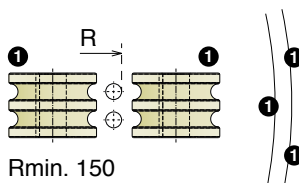

Part	Article-Nr.	Ø (mm)	Suitable for Part:
151	15105	25	Ø8 - Ø10 - Ø12
151	15105E	30	Ø8 - Ø10 - Ø12