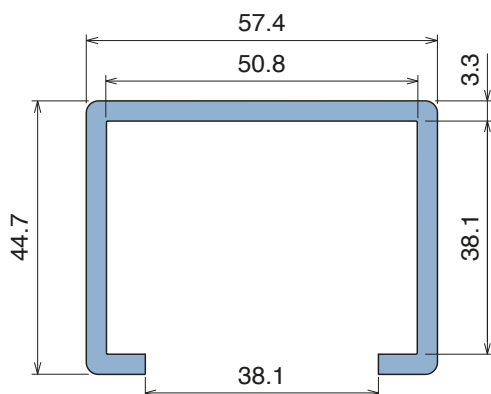

1052 Bar cover

Fit on 38,1 x 50,8 mm (1-1/2" x 2") | Material: **BluLub**, **Ti-White** and standard **UHMW-PE**

Delivery: **Easy**
Standard

Article-Nr.	Material	Availability	Supply
105200BC	BluLub	On request	3 m bars
105200B	BluLub	On request	6 m bars
105203C	Ti-White	Stock item	3 m bars
105203	Ti-White	On request	6 m bars
105205C	Blue	On request	3 m bars
105205	Blue	On request	6 m bars