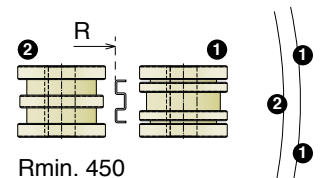

See general catalogue for product details.

Part	Article-Nr.	Ø (mm)	Suitable for Part:
151	15108	25	117
151	15108E	30	117

170 Neck guide

Fit on 2,5 mm | Material: **BluLub**, **Ti-White** and standard **UHMW-PE**