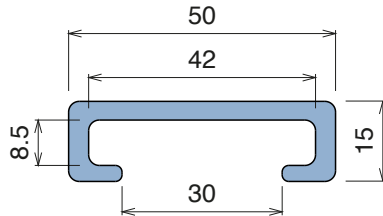

Article-Nr.	Material	Availability	Supply
13701BC	BluLub	Stock item	3 m bars
13701B	BluLub	On request	6 m bars
13703C	Ti-White	Stock item	3 m bars
13703	Ti-White	On request	6 m bars
13702C	Black	Stock item	3 m bars
13702	Black	On request	6 m bars
13705C	Blue	On request	3 m bars
13705	Blue	On request	6 m bars
13701C	Green	Stock item	3 m bars
13701	Green	Stock item	6 m bars