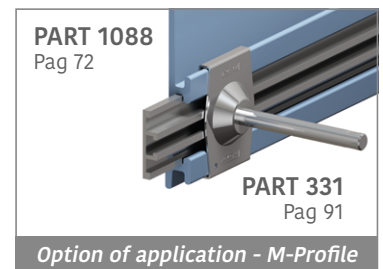

Article-Nr.	Material	Availability	Supply
18980BC	BluLub	Stock item	3 m bars
18985C	Blue	On request	3 m bars
18984C	Grey	On request	3 m bars