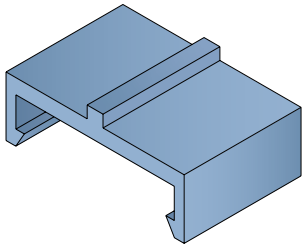

1054 C-Profile

Fit on 38,1 x 6,35 mm | Material: **BluLub**, **Ti-White** and standard **UHMW-PE**

Delivery: **Easy**
Standard

Article-Nr.	Material	Availability	Supply
105400BC	BluLub	On request	3 m bars
105400B	BluLub	On request	6 m bars
105403C	Ti-White	Stock item	3 m bars
105403	Ti-White	On request	6 m bars
105405C	Blue	On request	3 m bars
105405	Blue	On request	6 m bars

137 C-Profile

Fit on 40 x 8 mm / 40 x 10 mm | Material: **BluLub**, **Ti-White** and standard **UHMW-PE**

Delivery: **Easy**
Standard