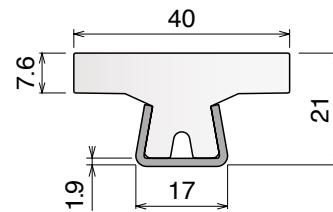

Article-Nr.	Material	Availability	Supply
12400BC	BluLub	On request	3 m bars
12401C	Ti-White	Stock item	3 m bars
12405C	Blue	On request	3 m bars

Stainless steel profile
thickness: 1,9 mm