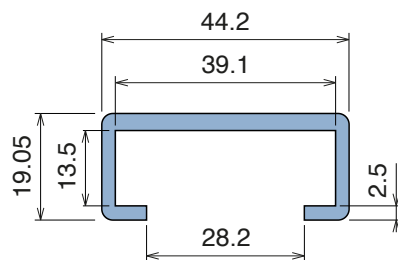

Article-Nr.	Material	Availability	Supply
104400BC	BluLub	On request	3 m bars
104400B	BluLub	On request	6 m bars
104403C	Ti-White	Stock item	3 m bars
104403	Ti-White	On request	6 m bars
104405C	Blue	On request	3 m bars
104405	Blue	On request	6 m bars

1053 C-Profile

Fit on 38,1 x 6,35 mm | Material: **BluLub**, **Ti-White** and standard **UHMW-PE**

Delivery: **Easy**
Standard