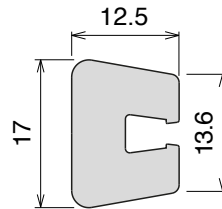

TYPE B

Article-Nr.	Type	Availability	Supply
13001C	A	Stock item	3 m bars
13001	A	On request	6 m bars
13002C	B	Stock item	3 m bars