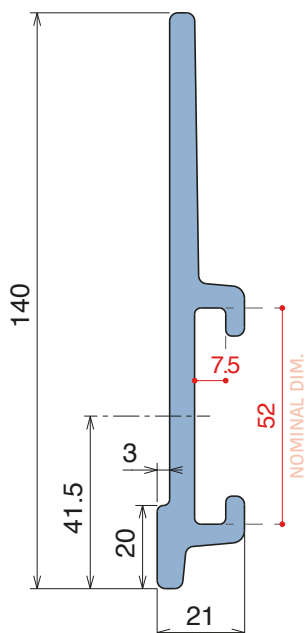

Side guide rail with Label saver - H. 140 mm