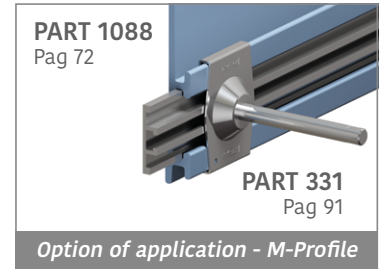

Side guide rail with Label saver - H. 140 mm

Article-Nr.	Material	Availability	Supply
18940BC	BluLub	Stock item	3 m bars
18945C	Blue	On request	3 m bars
18944C	Grey	Stock item	3 m bars

Easy Bendable
For the grooved version, just add "-S" to the related Article Nr.