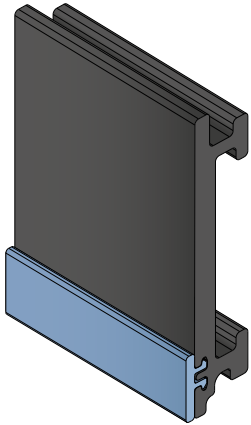

1077|1078

RS Side guide rail with Label saver - H. 90 mm

Fit on 60 x 6 mm | Material: **BluLub** + standard **UHMW-PE**

Delivery: **Easy Standard**

Article-Nr.	Version	Material	Availability	Supply
107700	A	Black+BluLub	On request	3 m bars
107701	B	Black+BluLub	On request	3 m bars

VERSION A - Label saver 2 cm