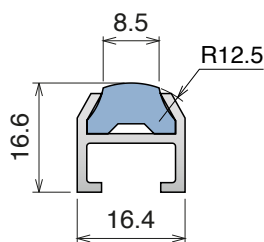

154 Side guide rail

Material: **BluLub**, **Ti-White** and standard **UHMW-PE** + Aluminum

Delivery: **Easy**
Standard

Article-Nr.	Material	Availability	Supply
15401BC	BluLub	Stock item	3 m bars
15401B	BluLub	On request	6 m bars
15401C	Ti-White	On request	3 m bars
15401	Ti-White	On request	6 m bars
15405C	Blue	On request	3 m bars
15405	Blue	On request	6 m bars
15402C	Green	On request	3 m bars
15402	Green	On request	6 m bars

Only plastic profile

Article-Nr.	Material	Availability	Supply
15451B-30	BluLub	On request	30 m coils
15451-30	Ti-White	On request	30 m coils
15455-30	Blue	On request	30 m coils
15452-30	Green	On request	30 m coils