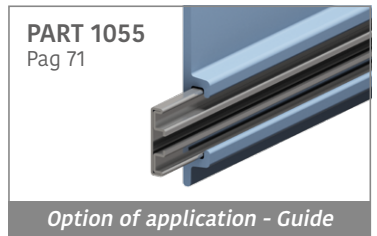

Article-Nr.	Material	Availability	Supply
18912BC	BluLub	Stock item	3 m bars
18912BLC	Blue	On request	3 m bars
18916C	Grey	On request	3 m bars