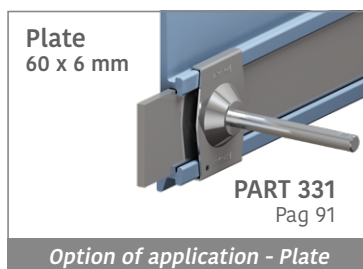

Article-Nr.	Material	Availability	Supply
19320BC	BluLub	Stock item	3 m bars
19325C	Blue	On request	3 m bars
19324C	Grey	Stock item	3 m bars