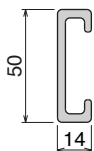

137

Fit on mm
40 x 8