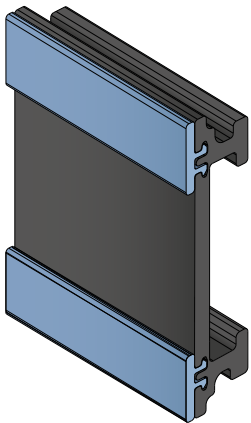

VERSION A - Label saver 2 cm