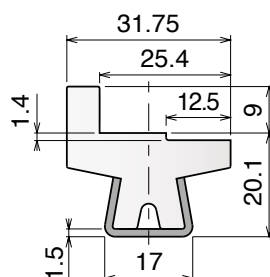

129 Guide rail

Material: **BluLub**, **Ti-White** and standard **UHMW-PE** + Stainless steel AISI 304

Delivery: **Easy**
Standard

Stainless steel profile thickness: 1,5 mm