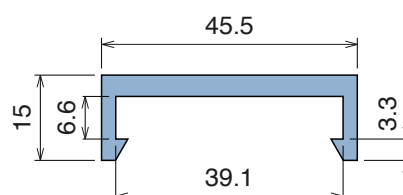

Article-Nr.	Material	Availability	Supply
105300BC	BluLub	On request	3 m bars
105300B	BluLub	On request	6 m bars
105303C	Ti-White	Stock item	3 m bars
105303	Ti-White	On request	6 m bars
105305C	Blue	On request	3 m bars
105305	Blue	On request	6 m bars