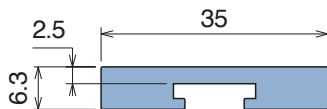

163 C-Profile

Coils available | Material: *BluLub, Ti-White* and standard *UHMW-PE*

Delivery: **Easy**
Standard