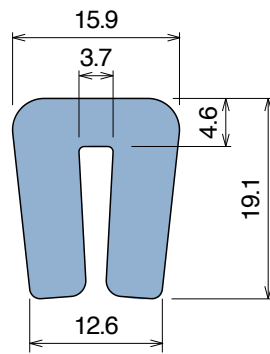

1085 Bar cap

Fit on 3 mm (1/8") | Material: **BluLub, Ti-White** and standard **UHMW-PE**

Delivery: **Easy**
Standard

Article-Nr.	Material	Availability	Supply
108500BC	BluLub	On request	3 m bars
108500B	BluLub	On request	6 m bars
108500B-30	BluLub	On request	30 m coils
108503C	Ti-White	On request	3 m bars
108503	Ti-White	On request	6 m bars
108503-30	Ti-White	On request	30 m coils
108505C	Blue	On request	3 m bars
108505	Blue	On request	6 m bars
108505-30	Blue	On request	30 m coils

153 Bar cap

Fit on 4/5 mm (3/16") | Material: **BluLub, Ti-White** and standard **UHMW-PE**

Delivery: **Easy**
Standard