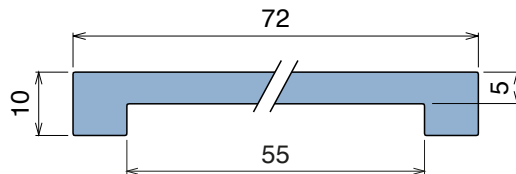

1060 U-Profile

Coils available | Material: **BluLub**, **Ti-White** and standard **UHMW-PE**

Delivery: **Easy**
Standard

Article-Nr.	Material	Availability	Supply
106000BC	BluLub	On request	3 m bars
106000B	BluLub	On request	6 m bars
106003C	Ti-White	On request	3 m bars
106003	Ti-White	On request	6 m bars
106001C	Black	Stock item	3 m bars
106001	Black	On request	6 m bars
106005C	Blue	On request	3 m bars
106005	Blue	On request	6 m bars
106002C	Green	Stock item	3 m bars
106002	Green	Stock item	6 m bars