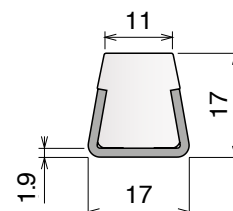

Article-Nr.	Material	Availability	Supply
12153B	BluLub	On request	3 m bars
12157B	BluLub	On request	6 m bars
12153	Ti-White	Stock item	3 m bars
12157	Ti-White	On request	6 m bars
12183	Blue	On request	3 m bars
12187	Blue	On request	6 m bars