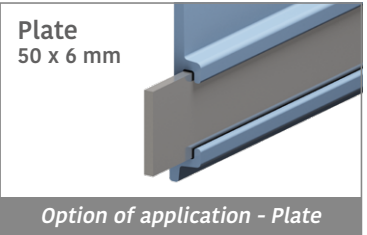

Article-Nr.	Material	Availability	Supply
18901BC	BluLub	Stock item	3 m bars
18901BLC	Blue	On request	3 m bars
18905C	Grey	On request	3 m bars