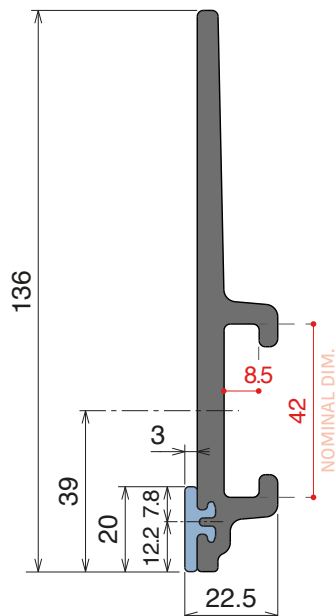

VERSION A - Label saver 2 cm