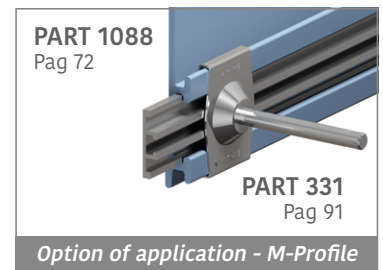

Article-Nr.	Material	Availability	Supply
19330BC	BluLub	Stock item	3 m bars
19335C	Blue	On request	3 m bars
19334C	Grey	On request	3 m bars