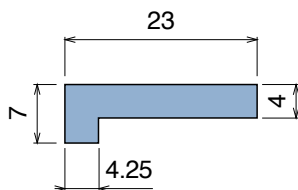

1094 L-Profile

Material: **BluLub**, **Ti-White** and standard **UHMW-PE**

Delivery: **Easy**
Standard

Article-Nr.	Material	Availability	Supply
109404	BluLub	On request	60 m coils
109403	Ti-White	On request	60 m coils
109401	Black	On request	60 m coils
109405	Blue	On request	60 m coils
109402	Green	On request	60 m coils