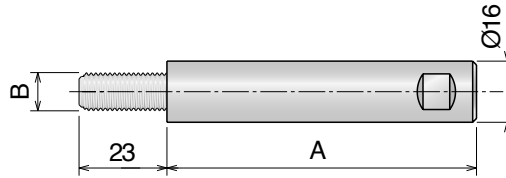

3005

Stainless steel rod
USED WITH PART: 331 - 345 - 341 TYPE B

Delivery: **Easy**
Standard