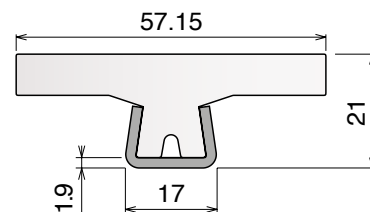

Article-Nr.	Material	Availability	Supply
14100BC	BluLub	On request	3 m bars
14101C	Ti-White	Stock item	3 m bars
14105C	Blue	On request	3 m bars

Stainless steel profile
thickness: 1,9 mm