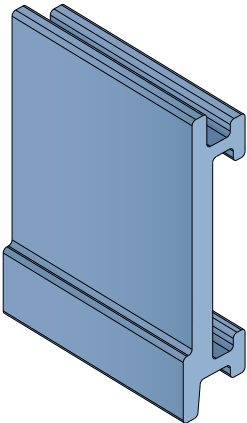

Side guide rail with Label saver - H. 90 mm

Article-Nr.	Material	Availability	Supply
107700BC	BluLub	On request	3 m bars
107711C	Black	On request	3 m bars
107705C	Blue	On request	3 m bars
107704C	Grey	On request	3 m bars

Plate
60 x 6 mm

Valid also for **RS** version

Option of application - Plate

PART 1089
Pag 72

Valid also for **RS** version

PART 331
Pag 91

Option of application - M-Profile

Easy Bendable

For the grooved version, just add "S" to the related Article Nr.