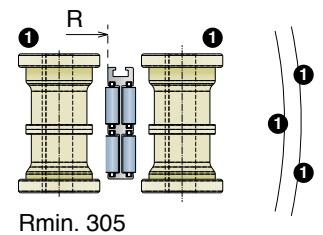

See general catalogue for product details.

Part	Article-Nr.	Ø (mm)	Suitable for Part:
151	15108	25	117
151	15108E	30	117

170 Neck guide

Fit on 2,5 mm | Material: **BluLub**, **Ti-White** and standard **UHMW-PE**