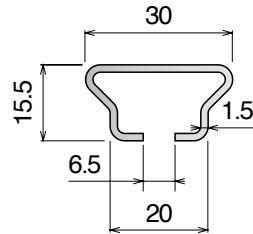

118

Stainless steel profile for U-profile

Material: Stainless steel

Delivery: **Easy**
Standard

Article-Nr.	Material	Availability	Supply
11801C	AISI 304	Stock item	3 m bars
11801	AISI 304	Stock item	6 m bars
11802C	AISI 430	Stock item	3 m bars
11802	AISI 430	On request	6 m bars

112

Stainless steel profile for U-profile

Material: Stainless steel

Delivery: **Easy**
Standard