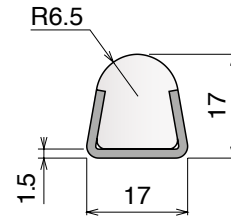

Stainless steel profile thickness: 1,5 mm

Article-Nr.	Material	Availability	Supply
11921BC	BluLub	On request	3 m bars
11921B	BluLub	On request	6 m bars
11921C	Ti-White	On request	3 m bars
11921	Ti-White	On request	6 m bars
11925C	Blue	On request	3 m bars
11925	Blue	On request	6 m bars