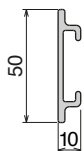

Page 52

180 Fit on 30.5 x 46 mm

Page 52

Side guide rail *USED WITH PLATE*

See product page for specific details and materials available. | Stainless steel profiles can be ordered separately.

1063

Fit on mm
30 x 4