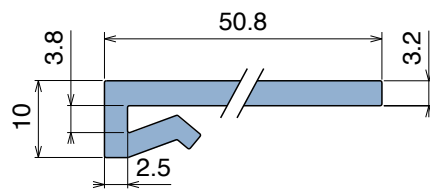

1031

J-Profile

Fit on 3 mm (1/8") | Material: **BluLub**, **Ti-White** and standard **UHMW-PE**

Delivery: **Easy**
Standard

Article-Nr.	Material	Availability	Supply
103100BC	BluLub	Stock item	3 m bars
103100B	BluLub	On request	6 m bars
103103C	Ti-White	Stock item	3 m bars
103103	Ti-White	Stock item	6 m bars
103105C	Blue	On request	3 m bars
103105	Blue	On request	6 m bars