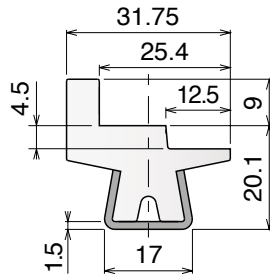

126 Guide rail

Material: **BluLub**, **Ti-White** and standard **UHMW-PE** + Stainless steel AISI 304

Delivery: **Easy**
Standard

Stainless steel profile thickness: 1,5 mm