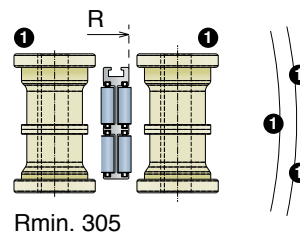

See general catalogue for product details.

Part	Article-Nr.	Ø (mm)	Suitable for Part:
151	15108	25	117
151	15108E	30	117

170 Neck guide

Fit on 2,5 mm | Material: **BluLub**, **Ti-White** and standard **UHMW-PE**