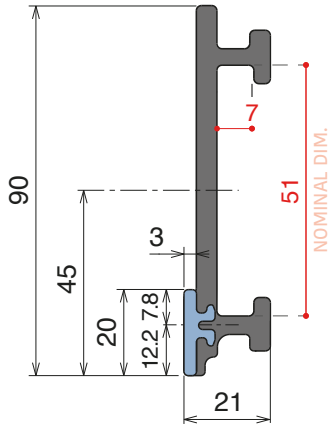

1077|1078

RS Side guide rail with Label saver - H. 90 mm

Fit on 50 x 6 mm | Material: **BluLub** + standard **UHMW-PE**

Delivery: **Easy Standard**

VERSION A - Label saver 2 cm