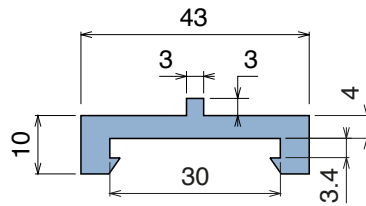

110 U-Profile

Material: **BluLub**, **Ti-White** and standard **UHMW-PE**

Delivery: **Easy**
Standard

Article-Nr.	Material	Availability	Supply
11000BC	BluLub	On request	3 m bars
11000B	BluLub	On request	6 m bars
11000B-30	BluLub	On request	30 m coils
11003C	Ti-White	On request	3 m bars
11003	Ti-White	On request	6 m bars
11003-30	Ti-White	On request	30 m coils
11001C	Black	Stock item	3 m bars
11001	Black	On request	6 m bars
11001-30	Black	On request	30 m coils
11005C	Blue	On request	3 m bars
11005	Blue	On request	6 m bars
11005-30	Blue	On request	30 m coils
11002C	Green	Stock item	3 m bars
11002	Green	On request	6 m bars
11002-30	Green	On request	30 m coils