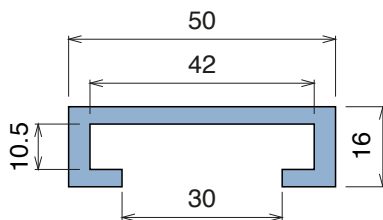

Article-Nr.	Material	Availability	Supply
13711BC	BluLub	Stock item	3 m bars
13711B	BluLub	On request	6 m bars
13713C	Ti-White	On request	3 m bars
13713	Ti-White	On request	6 m bars
13712C	Black	On request	3 m bars
13712	Black	On request	6 m bars
13715C	Blue	On request	3 m bars
13715	Blue	On request	6 m bars
13711C	Green	Stock item	3 m bars
13711	Green	Stock item	6 m bars