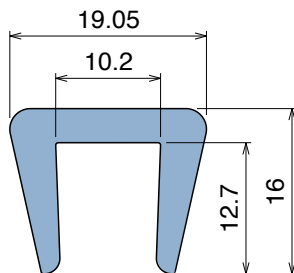

1011 Bar cap

Fit on 10 mm (3/8") | Material: **BluLub**, **Ti-White** and standard **UHMW-PE**

Delivery: **Easy**
Standard

Article-Nr.	Material	Availability	Supply
101100B-30	BluLub	On request	30 m coils
101103-30	Ti-White	On request	30 m coils
101105-30	Blue	On request	30 m coils