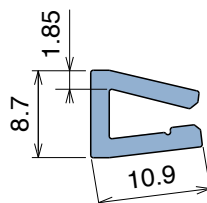

1090 J-Profile

Fit on 1,8 to 2 mm | Material: **BluLub**, **Ti-White** and standard **UHMW-PE**

Delivery: **Easy**
Standard

Article-Nr.	Material	Availability	Supply
109000B	BluLub	On request	30 m coils
109002	Ti-White	On request	30 m coils
109005	Blue	On request	30 m coils