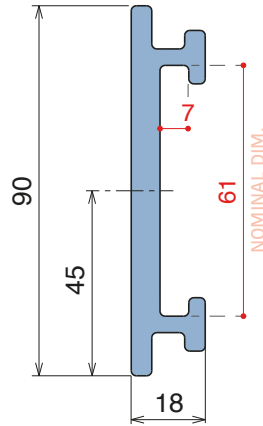

Single components

Easy Bendable
For the grooved version, just add "S" to the related Article Nr.

1057|1077 Side guide rail - H. 90 mm

Fit on 60 x 6 mm | Material: **BluLub** and standard **UHMW-PE**

Delivery: **Easy**
Standard