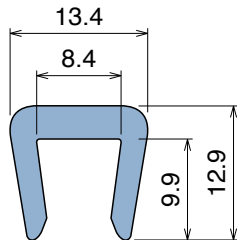

1086 Bar cap

Fit on 8 mm (5/16") | Material: **BluLub**, **Ti-White** and standard **UHMW-PE**

Delivery: **Easy**
Standard

Article-Nr.	Material	Availability	Supply
108600B-30	BluLub	On request	30 m coils
108603-30	Ti-White	On request	30 m coils
108605-30	Blue	On request	30 m coils