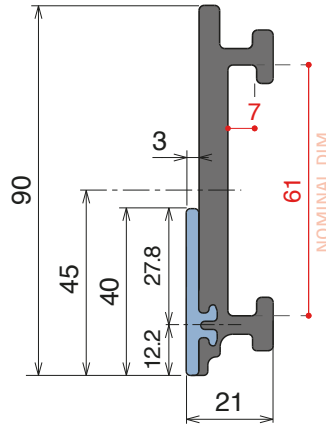

VERSION B - Label saver 4 cm

Base profile

Art-Nr.	Supply
107791	3 m bars

Label saver 2 cm

Art-Nr.	Supply
18987	30 m coils

Label saver 4 cm

Art-Nr.	Supply
18988	30 m coils

Single components

Side guide rail with two Label saver - H. 90 mm

Article-Nr.	Version	Material	Availability	Supply
107800	A	Black+BluLub	On request	3 m bars
107801	B	Black+BluLub	On request	3 m bars