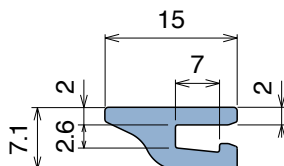

172 Neck guide

Fit on 3 mm | Material: **BluLub**, **Ti-White** and standard **UHMW-PE**

Delivery: **Easy**
Standard

Article-Nr.	Material	Availability	Supply
17200B	BluLub	Stock item	30 m coils
17200	Ti-White	On request	30 m coils
17205	Blue	On request	30 m coils