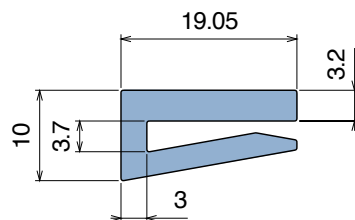

1016 J-Profile

Fit on 3 mm (1/8") | Material: **BluLub**, **Ti-White** and standard **UHMW-PE**

Delivery: **Easy**
Standard

Article-Nr.	Material	Availability	Supply
101600BC	BluLub	On request	3 m bars
101600B	BluLub	On request	6 m bars
101600B-30	BluLub	On request	30 m coils
101603C	Ti-White	Stock item	3 m bars
101603	Ti-White	On request	6 m bars
101603-30	Ti-White	Stock item	30 m coils
101601C	Black	On request	3 m bars
101601	Black	On request	6 m bars
101601-30	Black	On request	30 m coils
101605C	Blue	On request	3 m bars
101605	Blue	On request	6 m bars
101605-30	Blue	On request	30 m coils
101602C	Green	On request	3 m bars
101602	Green	On request	6 m bars
101602-30	Green	On request	30 m coils