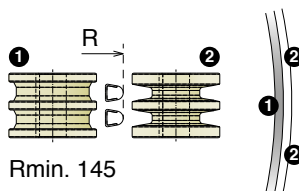

Part	Article-Nr.	Ø (mm)	Suitable for Part:
151	15101	25	119 - 120 - 121 - 152
151	15101E	30	119 - 120 - 121 - 152

Part	Article-Nr.	Ø (mm)	Suitable for Part:
151	15102	25	122 - 123 - 124 - 140 - 142 - 146
151	15102E	30	122 - 123 - 124 - 140 - 142 - 146

Part	Article-Nr.	Ø (mm)	Suitable for Part:
151	15103	25	141
151	15103E	30	141

Part	Article-Nr.	Ø (mm)	Suitable for Part:
151	15104	25	144
151	15104E	30	144

Part	Article-Nr.	Ø (mm)	Suitable for Part:
151	15105	25	Ø8 - Ø10 - Ø12
151	15105E	30	Ø8 - Ø10 - Ø12