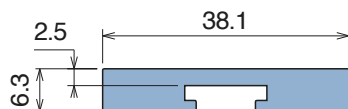

163 C-Profile

Coils available | Material: *BluLub, Ti-White* and standard *UHMW-PE*

Delivery: **Easy**
Standard