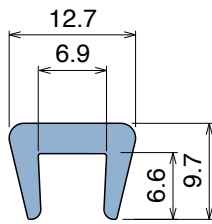

1010 Bar cap

Fit on 6 mm (1/4") | Material: **BluLub**, **Ti-White** and standard **UHMW-PE**

Delivery: **Easy**
Standard

Article-Nr.	Material	Availability	Supply
101000B-30	BluLub	On request	30 m coils
101003-30	Ti-White	Stock item	30 m coils
101005-30	Blue	On request	30 m coils