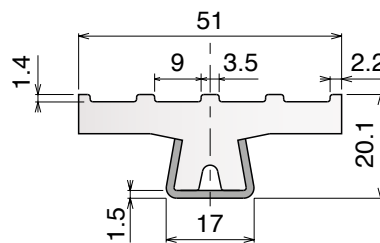

128 Guide rail

Material: **BluLub**, **Ti-White** and standard **UHMW-PE** + Stainless steel AISI 304

Delivery: **Easy**
Standard

Stainless steel profile thickness: 1,5 mm