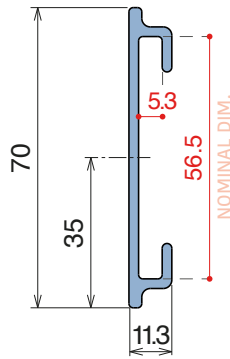

1064 Side guide rail - H. 70 mm

Fit on 55 x 4 mm | Material: **BluLub**, **Ti-White** and standard **UHMW-PE**

Delivery: **Easy**
Standard