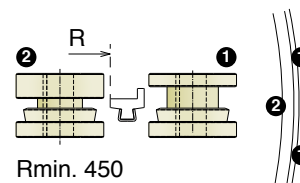

Part	Article-Nr.	Ø (mm)	Suitable for Part:
151	15104	25	144
151	15104E	30	144