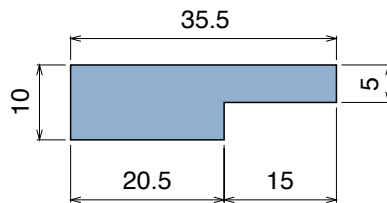

174 L-Profile

Material: **BluLub**, **Ti-White** and standard **UHMW-PE**

Delivery: **Easy**
Standard

Article-Nr.	Material	Availability	Supply
17404C	BluLub	On request	3 m bars
17404	BluLub	On request	6 m bars
17403C	Ti-White	On request	3 m bars
17403	Ti-White	On request	6 m bars
17401C	Black	Stock item	3 m bars
17401	Black	On request	6 m bars
17405C	Blue	On request	3 m bars
17405	Blue	On request	6 m bars
17402C	Green	Stock item	3 m bars
17402	Green	On request	6 m bars