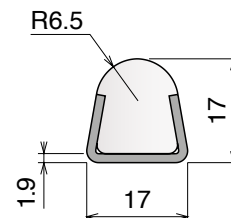

Stainless steel profile thickness: 1,9 mm

Article-Nr.	Material	Availability	Supply
11953B	BluLub	On request	3 m bars
11957B	BluLub	On request	6 m bars
11953	Ti-White	On request	3 m bars
11957	Ti-White	Stock item	6 m bars
11983C	Blue	On request	3 m bars
11987	Blue	On request	6 m bars