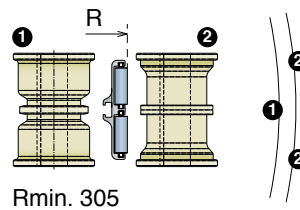

Part	Article-Nr.	Ø (mm)	Suitable for Part:
151	15106	25	359
151	15106E	30	359

See general catalogue for product details.