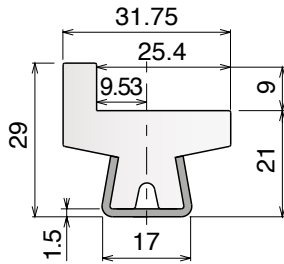

144 Guide rail

Material: **BluLub**, **Ti-White** and standard **UHMW-PE** + Stainless steel AISI 304

Delivery: **Easy**
Standard

Stainless steel profile
thickness: 1,5 mm