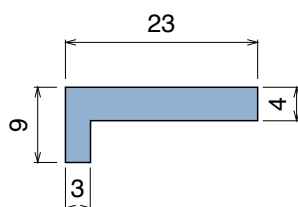

175 L-Profile

Material: **BluLub**, **Ti-White** and standard **UHMW-PE**

Delivery: **Easy**
Standard

Article-Nr.	Material	Availability	Supply
17504	BluLub	On request	60 m coils
17503	Ti-White	On request	60 m coils
17501	Black	Stock item	60 m coils
17505	Blue	On request	60 m coils
17502	Green	Stock item	60 m coils