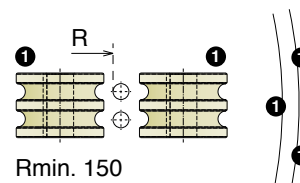

Part	Article-Nr.	Ø (mm)	Suitable for Part:
151	15105	25	Ø8 - Ø10 - Ø12
151	15105E	30	Ø8 - Ø10 - Ø12