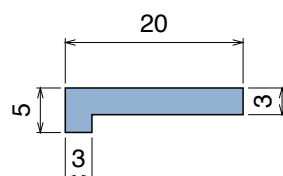

150 L-Profile

Material: **BluLub**, **Ti-White** and standard **UHMW-PE**

Delivery: **Easy**
Standard

Article-Nr.	Material	Availability	Supply
15004	BluLub	On request	60 m coils
15003	Ti-White	On request	60 m coils
15001	Black	Stock item	60 m coils
15005	Blue	On request	60 m coils
15002	Green	Stock item	60 m coils