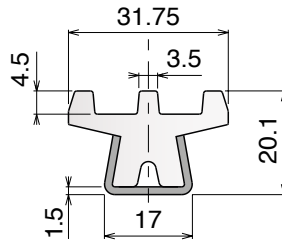

127 Guide rail

Material: **BluLub**, **Ti-White** and standard **UHMW-PE** + Stainless steel AISI 304

Delivery: **Easy**
Standard

Stainless steel profile thickness: 1,5 mm