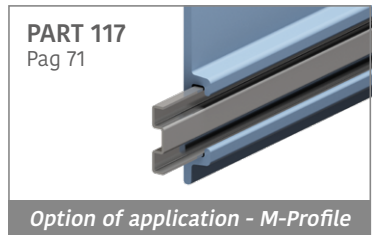

Article-Nr.	Material	Availability	Supply
18912BC	BluLub	Stock item	3 m bars
18912BLC	Blue	On request	3 m bars
18916C	Grey	On request	3 m bars