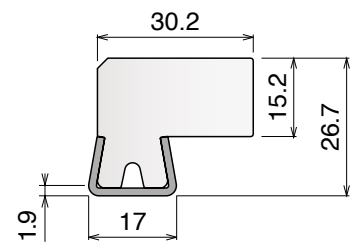

Article-Nr.	Material	Availability	Supply
18400BC	BluLub	On request	3 m bars
18401C	Ti-White	On request	3 m bars
18405C	Blue	On request	3 m bars

Stainless steel profile
thickness: 1,9 mm