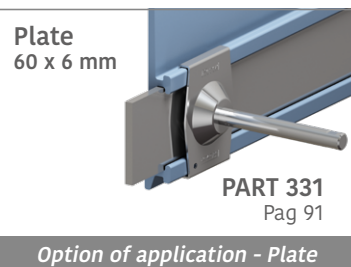

Article-Nr.	Material	Availability	Supply
18710BC	BluLub	Stock item	3 m bars
18705C	Blue	On request	3 m bars
18714C	Grey	On request	3 m bars