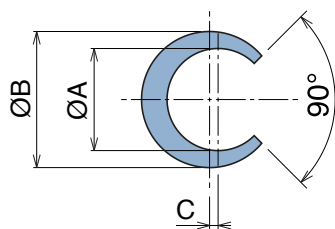

166 C-Profile for steel rods

Material: **BluLub**, **Ti-White** and standard **UHMW-PE**

Delivery: **Easy**
Standard

Article-Nr.	A	B	C	Material	Availability	Supply
16601B	8	12	0.5	BluLub	Stock item	30 m coils
16602B	10	14	0.5	BluLub	On request	30 m coils
16603B	12	16	1	BluLub	On request	30 m coils
16604B	16	20	1.5	BluLub	On request	30 m coils
16601	8	12	0.5	Ti-White	Stock item	30 m coils
16602	10	14	0.5	Ti-White	Stock item	30 m coils
16603	12	16	1	Ti-White	Stock item	30 m coils
16604	16	20	1.5	Ti-White	Stock item	30 m coils
16601BL	8	12	0.5	Blue	On request	30 m coils
16602BL	10	14	0.5	Blue	On request	30 m coils
16603BL	12	16	1	Blue	On request	30 m coils
16604BL	16	20	1.5	Blue	On request	30 m coils