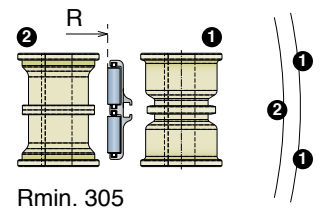

Part	Article-Nr.	Ø (mm)	Suitable for Part:
151	15106	25	359
151	15106E	30	359

See general catalogue for product details.