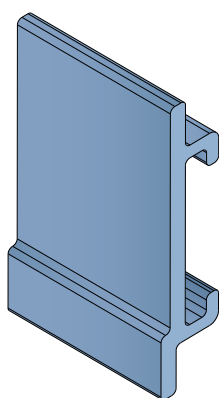

194 Side guide rail with Label saver - H. 90 - 120 mm

Fit on 50 x 6 mm | Material: **BluLub**, **Ti-White** and standard **UHMW-PE**

Delivery: **Easy**
Standard