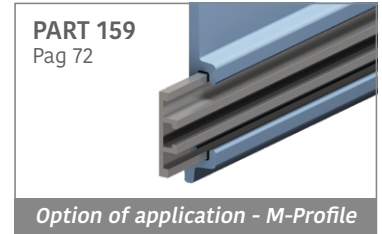

Article-Nr.	Material	Availability	Supply
18901BC	BluLub	Stock item	3 m bars
18901BLC	Blue	On request	3 m bars
18905C	Grey	On request	3 m bars