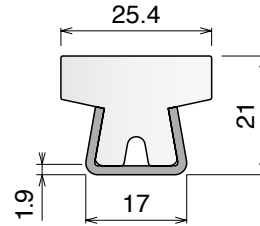

Article-Nr.	Material	Availability	Supply
12200BC	BluLub	On request	3 m bars
12201C	Ti-White	Stock item	3 m bars
12205C	Blue	On request	3 m bars

Stainless steel profile
thickness: 1,9 mm