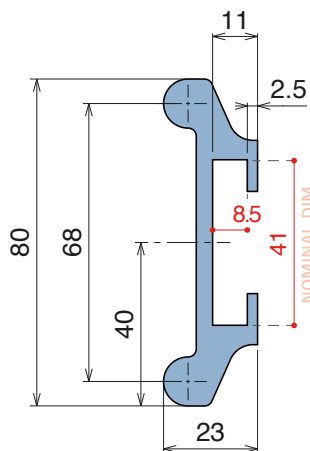

183 Side guide rail - H. 80 mm

Fit one 40 x 8 mm | Material: **BluLub** and standard **UHMW-PE**

Delivery: **Easy**
Standard