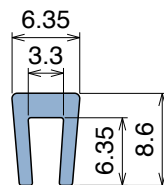

Article-Nr.	Material	Availability	Supply
100200B-30	BluLub	On request	30 m coils
100203-30	Ti-White	Stock item	30 m coils
100205-30	Blue	On request	30 m coils