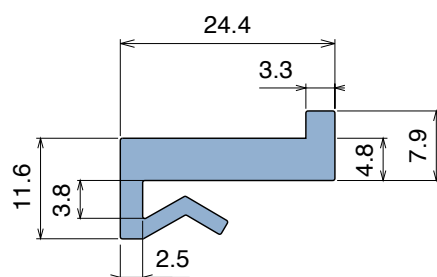

1019 J-Profile

Fit on 3 mm (1/8") | Material: **BluLub**, **Ti-White** and standard **UHMW-PE**

Delivery: **Easy**
Standard

Article-Nr.	Material	Availability	Supply
101900BC	BluLub	On request	3 m bars
101900B	BluLub	On request	6 m bars
101900B-30	BluLub	On request	30 m coils
101903C	Ti-White	Stock item	3 m bars
101903	Ti-White	On request	6 m bars
101903-30	Ti-White	On request	30 m coils
101905C	Blue	On request	3 m bars
101905	Blue	On request	6 m bars
101905-30	Blue	On request	30 m coils