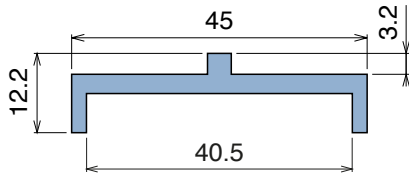

1081 U-Profile

Material: **BluLub**, **Ti-White** and standard **UHMW-PE**

Delivery: **Easy**
Standard

Article-Nr.	Material	Availability	Supply
108100BC	BluLub	On request	3 m bars
108100B	BluLub	On request	6 m bars
108103C	Ti-White	On request	3 m bars
108103	Ti-White	On request	6 m bars
108101C	Black	On request	3 m bars
108101	Black	On request	6 m bars
108105C	Blue	On request	3 m bars
108105	Blue	On request	6 m bars
108102C	Green	On request	3 m bars
108102	Green	On request	6 m bars