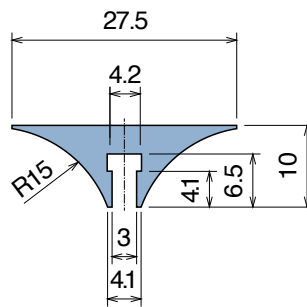

199 Transfer plate

Fit on 3 mm | Material: **BluLub** and standard **UHMW-PE**

Delivery: **Easy**
Standard

Article-Nr.	Material	Availability	Supply
19960B	BluLub	Stock item	1,5 m bars
19960	Black	Stock item	1,5 m bars

238-228-235 Nosebar

Material: **BluLub**

Delivery: **Easy**
Standard