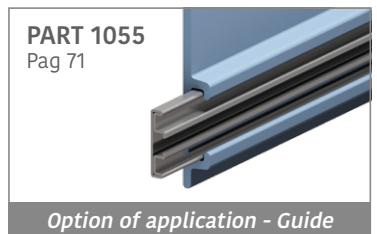

Article-Nr.	Material	Availability	Supply
18910BC	BluLub	Stock item	3 m bars
18910BLC	Blue	On request	3 m bars
18914C	Grey	Stock item	3 m bars