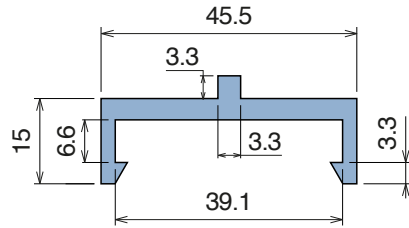

1054 C-Profile

Fit on 38,1 x 6,35 mm | Material: **BluLub**, **Ti-White** and standard **UHMW-PE**

Delivery: **Easy**
Standard

Article-Nr.	Material	Availability	Supply
105400BC	BluLub	On request	3 m bars
105400B	BluLub	On request	6 m bars
105403C	Ti-White	Stock item	3 m bars
105403	Ti-White	On request	6 m bars
105405C	Blue	On request	3 m bars
105405	Blue	On request	6 m bars

137 C-Profile

Fit on 40 x 8 mm / 40 x 10 mm | Material: **BluLub**, **Ti-White** and standard **UHMW-PE**

Delivery: **Easy**
Standard