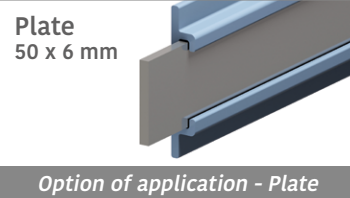

Article-Nr.	A	B	Material	Availability	Supply
15801BC	90	45	BluLub	Stock item	3 m bars
15802BC	100	50	BluLub	Stock item	3 m bars
15803BC	120	60	BluLub	Stock item	3 m bars
15804BC	140	70	BluLub	On request	3 m bars
15831C	90	45	Ti-White	On request	3 m bars
18532C	100	50	Ti-White	On request	3 m bars
15833C	120	60	Ti-White	On request	3 m bars
15834C	140	70	Ti-White	On request	3 m bars
15801BLC	90	45	Blue	On request	3 m bars
15802BLC	100	50	Blue	On request	3 m bars
15803BLC	120	60	Blue	On request	3 m bars
15804BLC	140	70	Blue	On request	3 m bars
15801C	90	45	Grey	Stock item	3 m bars
15802C	100	50	Grey	Stock item	3 m bars
15803C	120	60	Grey	Stock item	3 m bars
15804C	140	70	Grey	On request	3 m bars