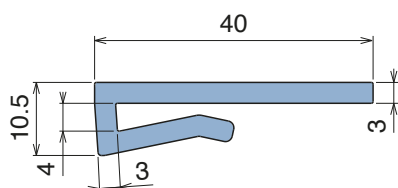

1046 J-Profile

Fit on 3 mm (1/8") | Material: **BluLub**, **Ti-White** and standard **UHMW-PE**

Delivery: **Easy**
Standard

Article-Nr.	Material	Availability	Supply
104600BC	BluLub	On request	3 m bars
104600B	BluLub	On request	6 m bars
104600B-30	BluLub	Stock item	30 m coils
104603C	Ti-White	Stock item	3 m bars
104603	Ti-White	On request	6 m bars
104603-30	Ti-White	Stock item	30 m coils
104601C	Black	On request	3 m bars
104601	Black	On request	6 m bars
104601-30	Black	On request	30 m coils
104605C	Blue	On request	3 m bars
104605	Blue	On request	6 m bars
104605-30	Blue	On request	30 m coils
104602C	Green	Stock item	3 m bars
104602	Green	On request	6 m bars
104602-30	Green	Stock item	30 m coils