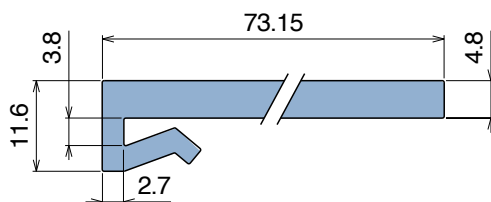

1035 J-Profile

Fit on 3 mm (1/8") | Material: **BluLub**, **Ti-White** and standard **UHMW-PE**

Delivery: **Easy**
Standard

Article-Nr.	Material	Availability	Supply
103500BC	BluLub	On request	3 m bars
103500B	BluLub	On request	6 m bars
103503C	Ti-White	Stock item	3 m bars
103503	Ti-White	On request	6 m bars
103505C	Blue	On request	3 m bars
103505	Blue	On request	6 m bars