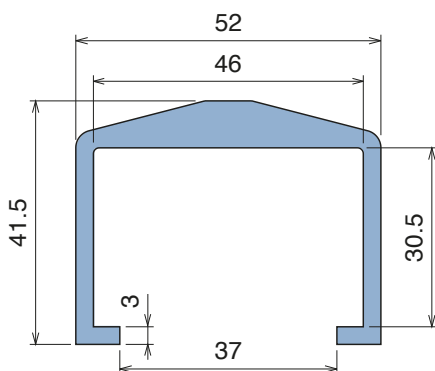

Article-Nr.	Material	Availability	Supply
18000BC	BluLub	On request	3 m bars
18000B	BluLub	On request	6 m bars
18003C	Ti-White	On request	3 m bars
18003	Ti-White	On request	6 m bars
18005C	Blue	On request	3 m bars
18005	Blue	On request	6 m bars