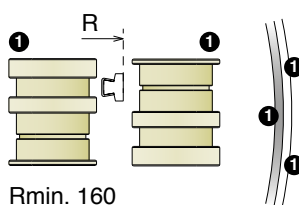

Part	Article-Nr.	Ø (mm)	Suitable for Part:
151	15102	25	122 - 123 - 124 - 140 - 142 - 146
151	15102E	30	122 - 123 - 124 - 140 - 142 - 146