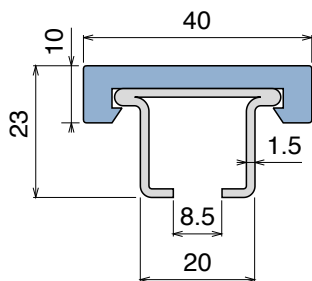

133 U-Profile assembled clip-on

Material: **BluLub**, **Ti-White** and standard **UHMW-PE** + Stainless steel

Delivery: **Easy**
Standard

Article-Nr.	Material	Metal	Availability	Supply
13305BC	BluLub	AISI 304	Stock item	3 m bars
13305B	BluLub	AISI 304	On request	6 m bars
13307C	Ti-White	AISI 304	On request	3 m bars
13307	Ti-White	AISI 304	On request	6 m bars
13303C	Black	AISI 304	Stock item	3 m bars
13303	Black	AISI 304	On request	6 m bars
13303BLC	Blue	AISI 304	On request	3 m bars
13303BL	Blue	AISI 304	On request	6 m bars
13301C	Green	AISI 304	Stock item	3 m bars
13301	Green	AISI 304	On request	6 m bars
Article-Nr.	Material	Metal	Availability	Supply
13306BC	BluLub	AISI 430	Stock item	3 m bars
13306B	BluLub	AISI 430	On request	6 m bars
13308C	Ti-White	AISI 430	On request	3 m bars
13308	Ti-White	AISI 430	On request	6 m bars
13304C	Black	AISI 430	Stock item	3 m bars
13304	Black	AISI 430	On request	6 m bars
13304BLC	Blue	AISI 430	On request	3 m bars
13304BL	Blue	AISI 430	On request	6 m bars
13302C	Green	AISI 430	Stock item	3 m bars
13302	Green	AISI 430	On request	6 m bars