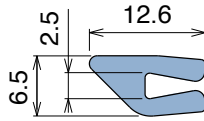

1076 Neck guide

Fit on 1,8 - 2 mm | Material: **BluLub**, **Ti-White** and standard **UHMW-PE**

Delivery: **Easy**
Standard

Article-Nr.	Material	Availability	Supply
107600B	BluLub	Stock item	30 m coils
107600	Ti-White	On request	30 m coils
107605	Blue	On request	30 m coils