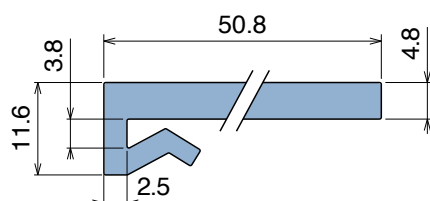

1032

J-Profile

Fit on 3 mm (1/8") | Material: **BluLub**, **Ti-White** and standard **UHMW-PE**

Delivery: **Easy**
Standard

Article-Nr.	Material	Availability	Supply
103200BC	BluLub	On request	3 m bars
103200B	BluLub	On request	6 m bars
103203C	Ti-White	Stock item	3 m bars
103203	Ti-White	On request	6 m bars
103205C	Blue	On request	3 m bars
103205	Blue	On request	6 m bars