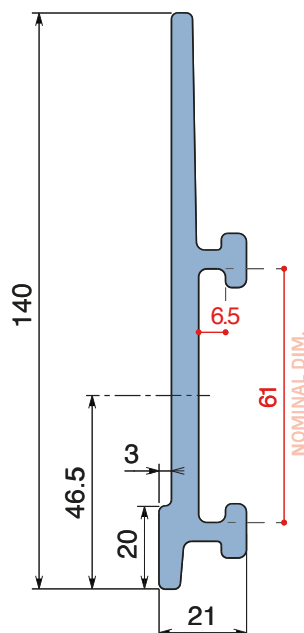

Side guide rail with Label saver - H. 140 mm