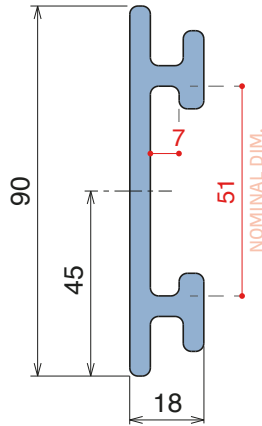

1057|1077 Side guide rail - H. 90 mm

Fit on 50 x 6 mm | Material: **BluLub** and standard **UHMW-PE**

Delivery: **Easy**
Standard

Article-Nr.	Material	Availability	Supply
105720BLC	BluLub	Stock item	3 m bars
105721C	Black	On request	3 m bars
105705C	Blue	On request	3 m bars
105724C	Grey	On request	3 m bars