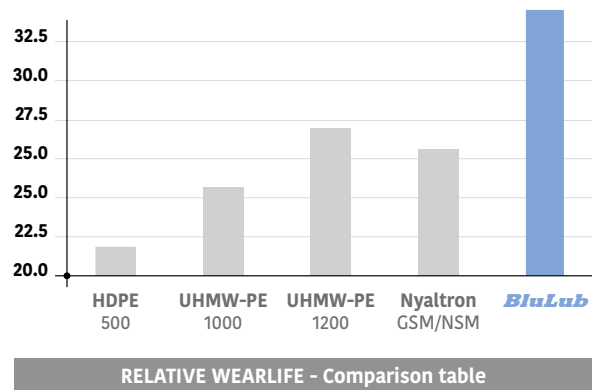

BluLub®

Choose the performance of innovative material.

BluLub® is the Movex super-performance compounded Ultra High Molecular Weight Polyethylene material, with the latest generation of solid lubricants, able to contribute improving PV-properties (limiting pressure velocity) compared to standard UHMW-PE, especially in applications with limited lubrication, higher speeds and/or higher loads.

BluLub® ensures high wear and abrasion resistance, requires less energy and with the lowest coefficient of friction, improves the product stability and wear life of sliding parts.

Thanks to the **BluLub®** characteristics, the extruded profiles can also offer a longer wear life, compared to traditional materials, and will help reducing marks over products or goods sliding on them; at the same time, **BluLub®** is also ideal for extreme conditions in terms of load and speed.

More material information and technical data sheet can be provided on request, get in touch with us for a quick support.

BluLub® is available for any type of profile, standard or custom.

Properties:

- UHMW-PE Polyethylene with molecular density 9,200,000 g/mol.
- Operating temperature: -40 to + 80°C (-40 to 176°F)
- Linear expansion coefficient: $2 \times 10^{-4} \text{C}^{-1}$ ($1.1 \times 10^{-4} \text{°F}^{-1}$)