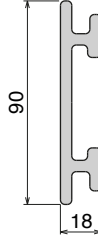

Page 61

1057
Fit on mm
50 x 6