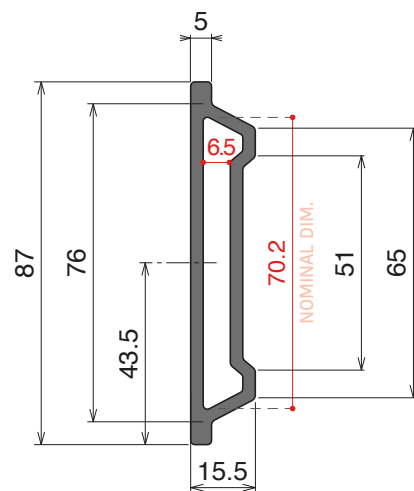

136 Side guide rail - H. 87 mm

Fit on 60 x 6 mm | Material: **BluLub** and standard **UHMW-PE**

Delivery: **Easy**
Standard