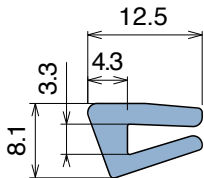

1037 Neck guide

Fit on 3 mm | Material: **BluLub**, **Ti-White** and standard **UHMW-PE**

Delivery: **Easy**
Standard

Article-Nr.	Material	Availability	Supply
103700B	BluLub	Stock item	30 m coils
103700	Ti-White	On request	30 m coils
103705	Blue	On request	30 m coils