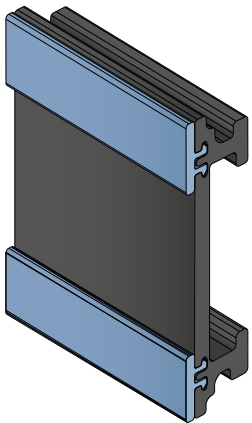

VERSION A - Label saver 2 cm

VERSION B - Label saver 4 cm

Article-Nr.	Version	Material	Availability	Supply
107822	A	Black+ BluLub	On request	3 m bars
107823	B	Black+ BluLub	On request	3 m bars

Base profile