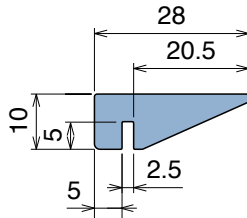

168 Neck guide

Fit on 2,5 mm | Material: **BluLub**, **Ti-White** and standard **UHMW-PE**

Delivery: **Easy**
Standard

Article-Nr.	Material	Availability	Supply
16801B	BluLub	Stock item	3 m bars
16802B	BluLub	On request	6 m bars
16800B	BluLub	Stock item	30 m coils
16801	Ti-White	On request	3 m bars
16802	Ti-White	On request	6 m bars
16800	Ti-White	On request	30 m coils
16805C	Blue	On request	3 m bars
16805	Blue	On request	6 m bars
16805-30	Blue	On request	30 m coils