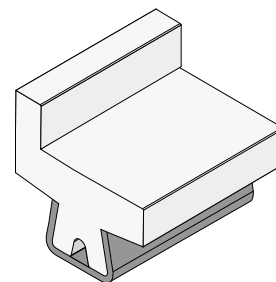

Article-Nr.	Material	Availability	Supply
12500BC	BluLub	On request	3 m bars
12501C	Ti-White	On request	3 m bars
12505C	Blue	On request	3 m bars

Stainless steel profile
thickness: 1,9 mm