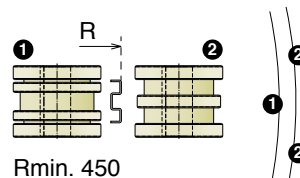

See general catalogue for product details.

Part	Article-Nr.	Ø (mm)	Suitable for Part:
151	15108	25	117
151	15108E	30	117

170 Neck guide

Fit on 2,5 mm | Material: **BluLub**, **Ti-White** and standard **UHMW-PE**