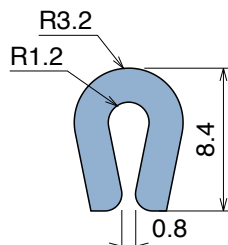

167 Neck guide

Fit on 1,8 - 2 mm | Material: **BluLub**, **Ti-White** and standard **UHMW-PE**

Delivery: **Easy**
Standard

Article-Nr.	Material	Availability	Supply
16700BC	BluLub	Stock item	3 m bars
16700B	BluLub	On request	6 m bars
16700B-30	BluLub	Stock item	30 m coils
16700C	Ti-White	On request	3 m bars
16700	Ti-White	On request	6 m bars
16700-30	Ti-White	On request	30 m coils
16705C	Blue	On request	3 m bars
16705	Blue	On request	6 m bars
16705-30	Blue	On request	30 m coils