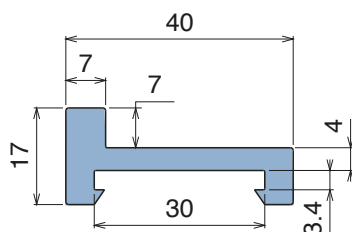

156 U-Profile

Material: **BluLub**, **Ti-White** and standard **UHMW-PE**

Delivery: **Easy**
Standard

Article-Nr.	Material	Availability	Supply
15699BC	BluLub	Stock item	3 m bars
15699WC	Ti-White	On request	3 m bars
15699NC	Black	On request	3 m bars
15695C	Blue	On request	3 m bars
15699C	Green	Stock item	3 m bars