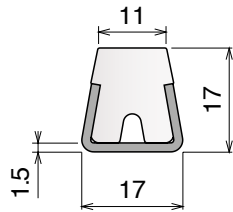

Stainless steel profile
thickness: 1,5 mm

Article-Nr.	Material	Availability	Supply
12101BC	BluLub	On request	3 m bars
12101B	BluLub	On request	6 m bars
12101C	Ti-White	Stock item	3 m bars
12101	Ti-White	On request	6 m bars
12105C	Blue	On request	3 m bars
12105	Blue	On request	6 m bars

Stainless steel profile
thickness: 1,5 mm

Hygienic
Version