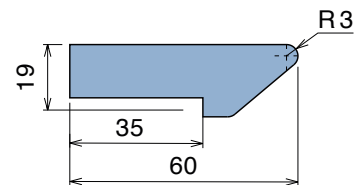

Article-Nr.	Material	Availability	Supply
2381500	BluLub	On request	1,5 m bars