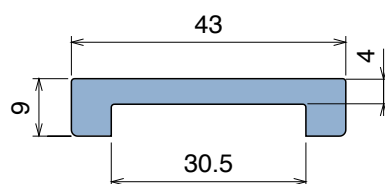

177 U-Profile

Material: **BluLub**, **Ti-White** and standard **UHMW-PE**

Delivery: **Easy**
Standard

Article-Nr.	Material	Availability	Supply
17701BC	BluLub	Stock item	3 m bars
17701B	BluLub	On request	6 m bars
17701B-30	BluLub	On request	30 m coils
17703C	Ti-White	On request	3 m bars
17703	Ti-White	On request	6 m bars
17703-30	Ti-White	On request	30 m coils
17701C	Black	Stock item	3 m bars
17701	Black	Stock item	6 m bars
17701-30	Black	On request	30 m coils
17705C	Blue	On request	3 m bars
17705	Blue	On request	6 m bars
17705-30	Blue	On request	30 m coils
17702C	Green	Stock item	3 m bars
17702	Green	On request	6 m bars
17702-30	Green	On request	30 m coils