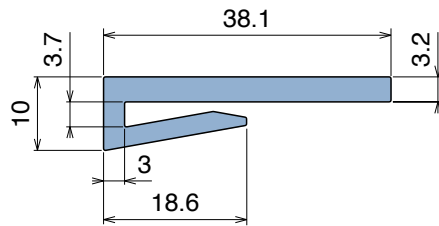

1025 J-Profile

Fit on 3 mm (1/8") | Material: **BluLub, Ti-White** and standard **UHMW-PE**

Delivery: **Easy**
Standard

Article-Nr.	Material	Availability	Supply
102500BC	BluLub	On request	3 m bars
102500B	BluLub	On request	6 m bars
102500B-30	BluLub	On request	30 m coils
102503C	Ti-White	Stock item	3 m bars
102503	Ti-White	On request	6 m bars
102503-30	Ti-White	Stock item	30 m coils
102501C	Black	On request	3 m bars
102501	Black	On request	6 m bars
102501-30	Black	On request	30 m coils
102505C	Blue	On request	3 m bars
102505	Blue	On request	6 m bars
102505-30	Blue	On request	30 m coils
102502C	Green	On request	3 m bars
102502	Green	On request	6 m bars
102502-30	Green	On request	30 m coils