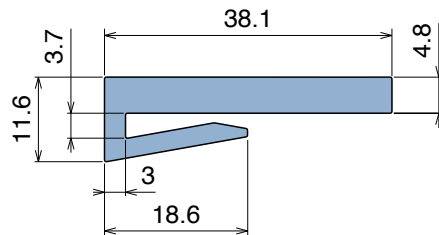

1026 J-Profile

Fit on 3 mm (1/8") | Material: **BluLub, Ti-White** and standard **UHMW-PE**

Delivery: **Easy**
Standard

Article-Nr.	Material	Availability	Supply
102600BC	BluLub	On request	3 m bars
102600B	BluLub	On request	6 m bars
102600B-30	BluLub	On request	30 m coils
102603C	Ti-White	Stock item	3 m bars
102603	Ti-White	On request	6 m bars
102603-30	Ti-White	On request	30 m coils
102605C	Blue	On request	3 m bars
102605	Blue	On request	6 m bars
102605-30	Blue	On request	30 m coils