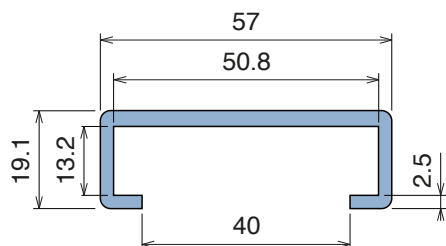

Article-Nr.	Material	Availability	Supply
104500BC	BluLub	On request	3 m bars
104500B	BluLub	On request	6 m bars
104503C	Ti-White	On request	3 m bars
104503	Ti-White	On request	6 m bars
104505C	Blue	On request	3 m bars
104505	Blue	On request	6 m bars