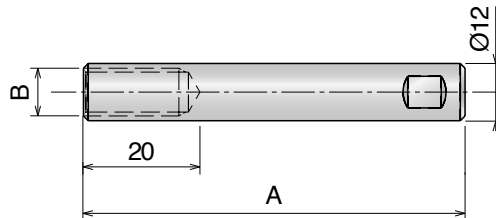

347

Stainless steel rod
Material: Stainless steel

Delivery: **Easy**
Standard