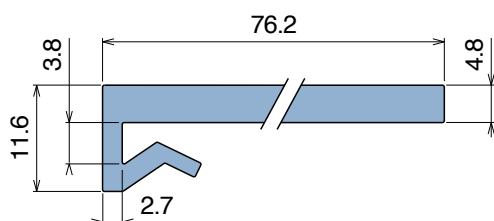

1034 J-Profile

Fit on 3 mm (1/8") | Material: **BluLub**, **Ti-White** and standard **UHMW-PE**

Delivery: **Easy**
Standard

Article-Nr.	Material	Availability	Supply
103400BC	BluLub	On request	3 m bars
103400B	BluLub	On request	6 m bars
103403C	Ti-White	Stock item	3 m bars
103403	Ti-White	On request	6 m bars
103405C	Blue	On request	3 m bars
103405	Blue	On request	6 m bars