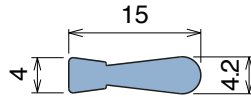

TYPE B

Article-Nr.	Type	Material	Availability	Supply
13101B	A	<i>BluLub</i>	Stock item	30 m coils
13102B	B	<i>BluLub</i>	Stock item	30 m coils
13106	A	<i>Ti-White</i>	On request	30 m coils
13107	B	<i>Ti-White</i>	On request	30 m coils
13108	A	Blue	On request	30 m coils
13109	B	Blue	On request	30 m coils
13101	A	Grey	Stock item	30 m coils
13102	B	Grey	Stock item	30 m coils