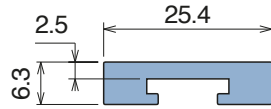

163 C-Profile

Coils available | Material: *BluLub, Ti-White* and standard *UHMW-PE*

Delivery: **Easy**
Standard