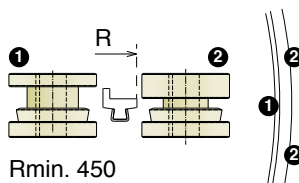

Part	Article-Nr.	Ø (mm)	Suitable for Part:
151	15104	25	144
151	15104E	30	144