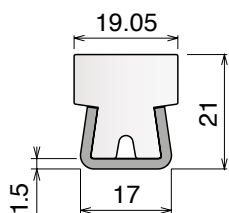

143 Guide rail

Material: **BluLub**, **Ti-White** and standard **UHMW-PE** + Stainless steel AISI 304

Delivery: **Easy**
Standard

Stainless steel profile
thickness: 1,5 mm