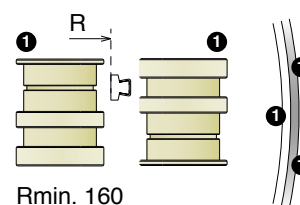

Part	Article-Nr.	Ø (mm)	Suitable for Part:
151	15102	25	122 - 123 - 124 - 140 - 142 - 146
151	15102E	30	122 - 123 - 124 - 140 - 142 - 146