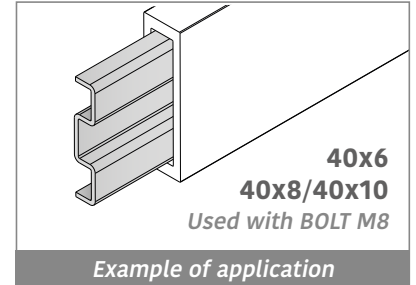

Easy Bendable

For the grooved version, just add "S" to the related Article Nr.

117 M-Profile

Used with part: 137 - 183 - 189 - 1079 | Material: Stainless steel AISI 304

Delivery: **Easy**
Standard

Article-Nr.	A	B	Availability	Supply
11703C	6	10	Stock item	3 m bars
11703	6	10	On request	6 m bars
11701C	8	8	Stock item	3 m bars
11701	8	8	Stock item	6 m bars
11702C	10	10	Stock item	3 m bars
11702	10	10	On request	6 m bars