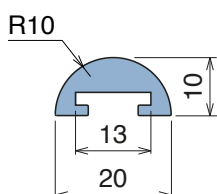

162 C-Profile

Coils available | Material: **BluLub**, **Ti-White** and standard **UHMW-PE**

Delivery: **Easy**
Standard