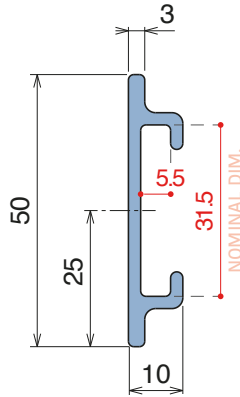

1063 Side guide rail - H. 50 mm

Fit on 30 x 4 mm | Material: **BluLub** and standard **UHMW-PE**

Delivery: **Easy**
Standard