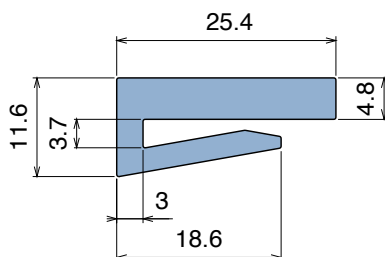

1018 J-Profile

Fit on 3 mm (1/8") | Material: **BluLub**, **Ti-White** and standard **UHMW-PE**

Delivery: **Easy**
Standard

Article-Nr.	Material	Availability	Supply
101800BC	BluLub	On request	3 m bars
101800B	BluLub	On request	6 m bars
101800-30	BluLub	On request	30 m coils
101803C	Ti-White	Stock item	3 m bars
101803	Ti-White	On request	6 m bars
101803-30	Ti-White	On request	30 m coils
101805C	Blue	On request	3 m bars
101805	Blue	On request	6 m bars
101805-30	Blue	On request	30 m coils