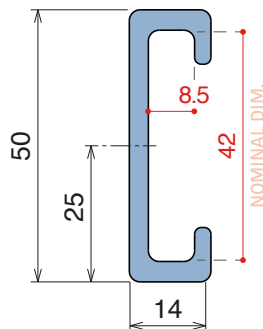

Plate
30 x 4 mm

Option of application - Plate

137 Side guide rail - H. 50 mm

Fit on 40 x 8 mm | Material: **BluLub**, **Ti-White** and standard **UHMW-PE**

Delivery: **Easy**
Standard

Article-Nr.	Material	Availability	Supply
13701BC	BluLub	Stock item	3 m bars
13701B	BluLub	On request	6 m bars
13703C	Ti-White	Stock item	3 m bars
13703	Ti-White	On request	6 m bars
13702C	Black	Stock item	3 m bars
13702	Black	On request	6 m bars
13705C	Blue	On request	3 m bars
13705	Blue	On request	6 m bars
13701C	Green	Stock item	3 m bars
13701	Green	Stock item	6 m bars