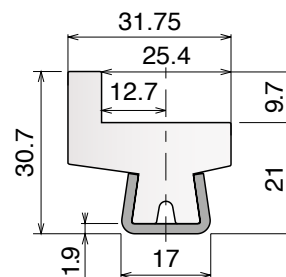

Article-Nr.	Material	Availability	Supply
12500BC	BluLub	On request	3 m bars
12501C	Ti-White	On request	3 m bars
12505C	Blue	On request	3 m bars

Stainless steel profile
thickness: 1,9 mm