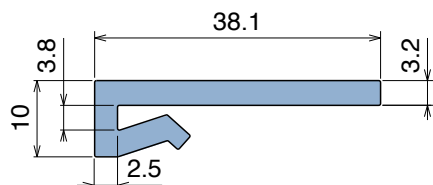

1028 J-Profile

Fit on 3 mm (1/8") | Material: **BluLub**, **Ti-White** and standard **UHMW-PE**

Delivery: **Easy**
Standard

Article-Nr.	Material	Availability	Supply
102800BC	BluLub	On request	3 m bars
102800B	BluLub	On request	6 m bars
102804-30	BluLub	On request	30 m coils
102803C	Ti-White	Stock item	3 m bars
102803	Ti-White	On request	6 m bars
102803-30	Ti-White	Stock item	30 m coils
102805C	Blue	On request	3 m bars
102805	Blue	On request	6 m bars
102805-30	Blue	On request	30 m coils