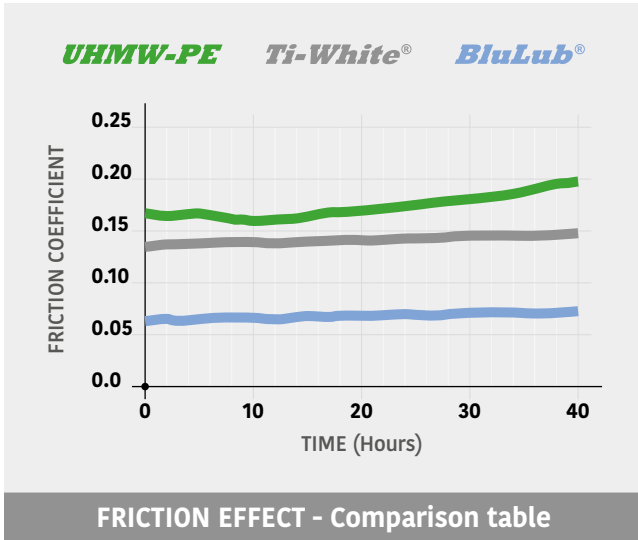

Ti-White® VS Traditional HMW-PE

BluLub® VS Traditional HMW-PE

IMPROVED RESISTANCE

This material can keep its color properties stable during the time. Moreover, titanium gives better sliding properties than traditional material.