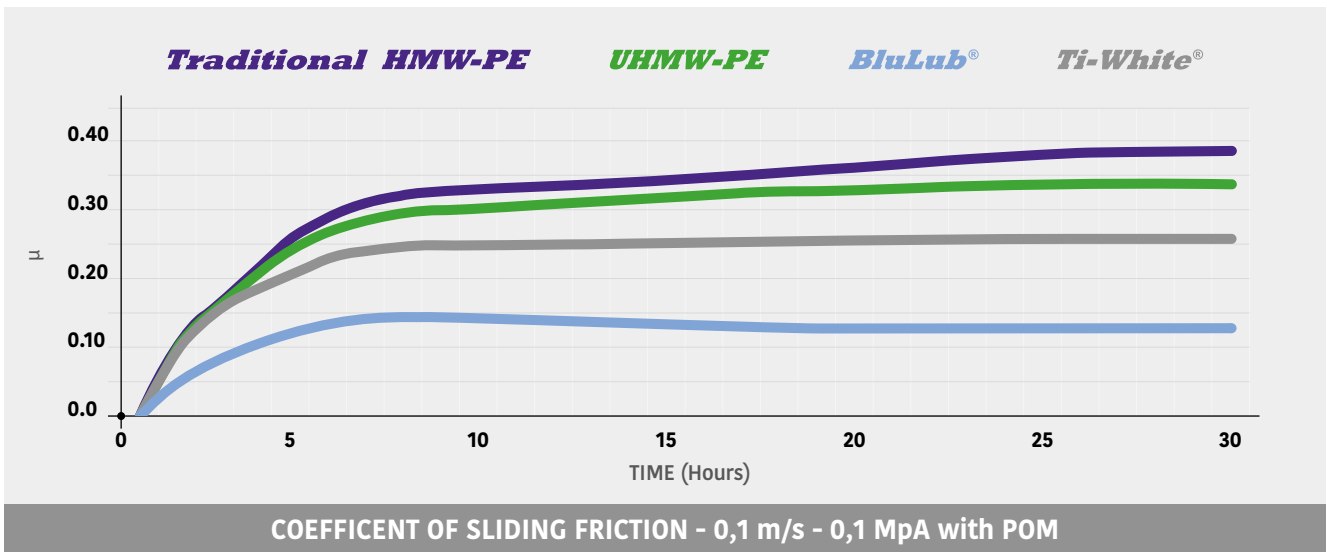

Material selection

Movex offers different materials and design solution for each customer requirements. These comparison tables help to better understand each material and take advantage of their strengths and features to suit your specific needs:

Ti-White® VS Traditional HMW-PE

BluLub® VS Traditional HMW-PE