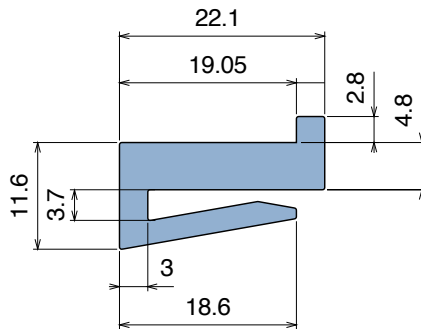

Article-Nr.	Material	Availability	Supply
101500BC	BluLub	On request	3 m bars
101500B	BluLub	On request	6 m bars
101500B-30	BluLub	On request	30 m coils
101503C	Ti-White	On request	3 m bars
101503	Ti-White	On request	6 m bars
101503-30	Ti-White	On request	30 m coils
101505C	Blue	On request	3 m bars
101505	Blue	On request	6 m bars
101505-30	Blue	On request	30 m coils