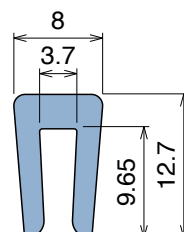

1004 Bar cap

Fit on 3 mm | Material: **BluLub**, **Ti-White** and standard **UHMW-PE**

Delivery: **Easy**
Standard

Article-Nr.	Material	Availability	Supply
100400B-30	BluLub	On request	30 m coils
100403-30	Ti-White	Stock item	30 m coils
100405-30	Blue	On request	30 m coils