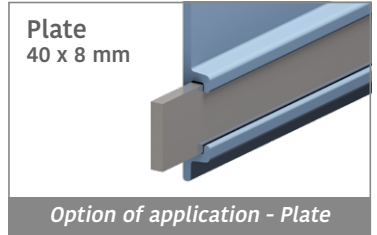

Article-Nr.	Material	Availability	Supply
18912BC	BluLub	Stock item	3 m bars
18912BLC	Blue	On request	3 m bars
18916C	Grey	On request	3 m bars