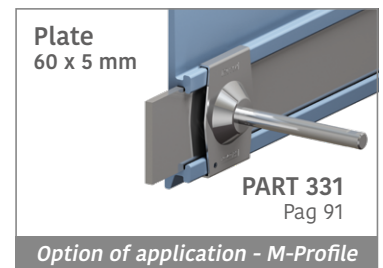

Article-Nr.	Material	Availability	Supply
18980BC	BluLub	Stock item	3 m bars
18985C	Blue	On request	3 m bars
18984C	Grey	On request	3 m bars