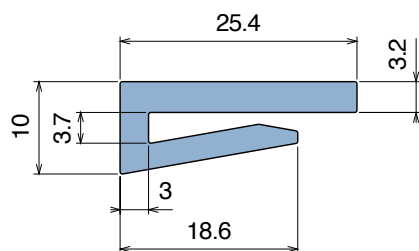

1017 J-Profile

Fit on 3 mm (1/8") | Material: **BluLub**, **Ti-White** and standard **UHMW-PE**

Delivery: **Easy**
Standard

Article-Nr.	Material	Availability	Supply
101700BC	BluLub	On request	3 m bars
101700B	BluLub	On request	6 m bars
101700B-30	BluLub	On request	30 m coils
101703C	Ti-White	Stock item	3 m bars
101703	Ti-White	On request	6 m bars
101703-30	Ti-White	Stock item	30 m coils
101701C	Black	On request	3 m bars
101701	Black	On request	6 m bars
101701-30	Black	On request	30 m coils
101705C	Blue	On request	3 m bars
101705	Blue	On request	6 m bars
101705-30	Blue	On request	30 m coils
101702C	Green	On request	3 m bars
101702	Green	On request	6 m bars
101702-30	Green	On request	30 m coils