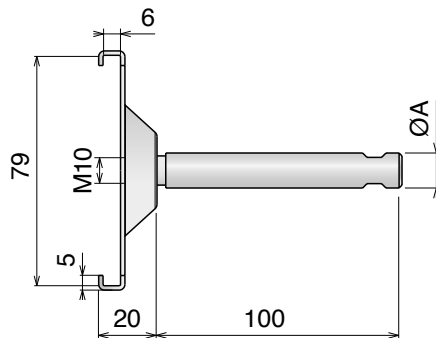

331 Stainless steel clamp

USED WITH PART: 135 - 187 - 189 - 193 - 1057 - 1075 - 1077 - 1078

Delivery: **Easy**
Standard