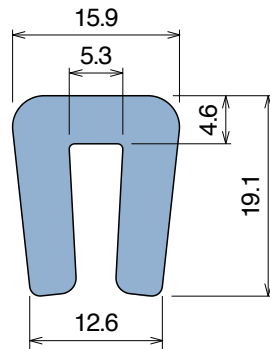

Article-Nr.	Material	Availability	Supply
15300C	BluLub	Stock item	3 m bars
15300	BluLub	On request	6 m bars
15300-30	BluLub	Stock item	30 m coils
15303C	Ti-White	Stock item	3 m bars
15303	Ti-White	On request	6 m bars
15303-30	Ti-White	Stock item	30 m coils
15305C	Blue	On request	3 m bars
15305	Blue	On request	6 m bars
15305-30	Blue	On request	30 m coils
15302C	Green	Stock item	3 m bars
15302	Green	On request	6 m bars
15302-30	Green	On request	30 m coils