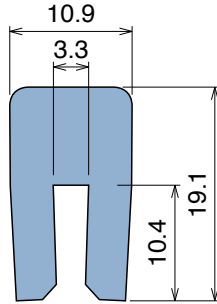

1084 Bar cap

Fit on 3 mm (1/8") | Material: **BluLub, Ti-White** and standard **UHMW-PE**

Delivery: **Easy**
Standard

Article-Nr.	Material	Availability	Supply
108400BC	BluLub	On request	3 m bars
108400B	BluLub	On request	6 m bars
108400B-30	BluLub	On request	30 m coils
108403C	Ti-White	On request	3 m bars
108403	Ti-White	On request	6 m bars
108403-30	Ti-White	On request	30 m coils
108405C	Blue	On request	3 m bars
108405	Blue	On request	6 m bars
108405-30	Blue	On request	30 m coils