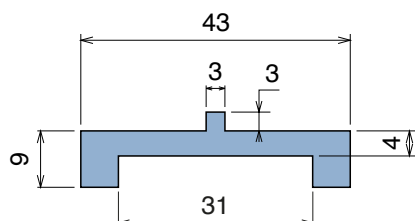

149 U-Profile with nose

Coils available | Material: **BluLub**, **Ti-White** and standard **UHMW-PE**

Delivery: **Easy**
Standard

Article-Nr.	Material	Availability	Supply
14950BC	BluLub	On request	3 m bars
14950B	BluLub	On request	6 m bars
14953C	Ti-White	On request	3 m bars
14953	Ti-White	On request	6 m bars
14950C	Black	Stock item	3 m bars
14950	Black	On request	6 m bars
14955C	Blue	On request	3 m bars
14955	Blue	On request	6 m bars
14952C	Green	Stock item	3 m bars
14952	Green	On request	6 m bars