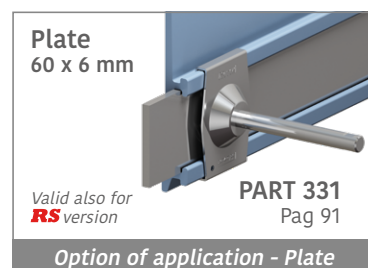

Article-Nr.	Material	Availability	Supply
18920BC	BluLub	Stock item	3 m bars
18925C	Blue	On request	3 m bars
18924C	Grey	Stock item	3 m bars