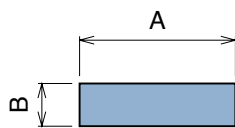

105 Flat Profile

Material: **BluLub**, **Ti-White** and standard **UHMW-PE**

Delivery: **Easy**
Standard

Article-Nr.	Material	A	A	Availability	Supply
10502BL	BluLub	20	3	On request	60 m coils
10504BL	BluLub	20	5	On request	60 m coils
10595BL	BluLub	25	3	On request	60 m coils
10592BL	BluLub	30	3	On request	60 m coils
10594BL	BluLub	30	5	On request	60 m coils
10596BL	BluLub	40	3	On request	60 m coils
10597BL	BluLub	50	3	On request	60 m coils
10506BL	BluLub	60	3	On request	60 m coils
10508BL	BluLub	70	3	On request	60 m coils
10510BL	BluLub	100	3	On request	60 m coils
10502W	Ti-White	20	3	On request	60 m coils
10504W	Ti-White	20	5	On request	60 m coils
10595W	Ti-White	25	3	On request	60 m coils
10592W	Ti-White	30	3	On request	60 m coils
10594W	Ti-White	30	5	On request	60 m coils
10596W	Ti-White	40	3	On request	60 m coils
10597W	Ti-White	50	3	On request	60 m coils
10506W	Ti-White	60	3	On request	60 m coils
10508W	Ti-White	70	3	On request	60 m coils
10510W	Ti-White	100	3	On request	60 m coils
10501	Black	20	3	Stock item	60 m coils
10503	Black	20	5	Stock item	60 m coils
10505	Black	60	3	Stock item	60 m coils
10507	Black	70	3	Stock item	60 m coils
10509	Black	100	3	On request	60 m coils
10501B	Blue	20	3	On request	60 m coils
10503B	Blue	20	5	On request	60 m coils
10505B	Blue	60	3	On request	60 m coils
10507B	Blue	70	3	On request	60 m coils
10509B	Blue	100	3	On request	60 m coils
10502	Green	20	3	Stock item	60 m coils
10504	Green	20	5	Stock item	60 m coils
10595	Green	25	3	Stock item	60 m coils
10592	Green	30	3	On request	60 m coils
10594	Green	30	5	Stock item	60 m coils
10596	Green	40	3	Stock item	60 m coils
10597	Green	50	3	On request	60 m coils
10506	Green	60	3	Stock item	60 m coils
10508	Green	70	3	Stock item	60 m coils
10510	Green	100	3	Stock item	60 m coils