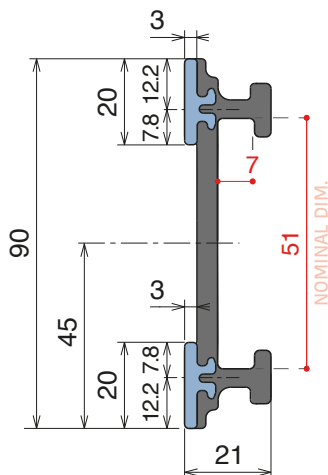

VERSION A - Label saver 2 cm