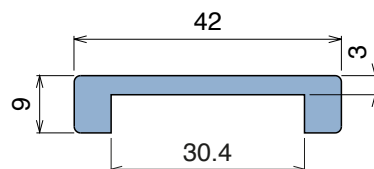

199 U-Profile

Material: **BluLub**, **Ti-White** and standard **UHMW-PE**

Delivery: **Easy**
Standard

Article-Nr.	Material	Availability	Supply
19944B-30	BluLub	Stock item	30 m coils
19944W-30	Ti-White	On request	30 m coils
19944-30	Black	On request	30 m coils
19944BL-30	Blue	On request	30 m coils
19940-30	Green	Stock item	30 m coils