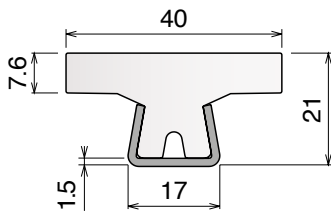

124 Guide rail

Material: **BluLub**, **Ti-White** and standard **UHMW-PE** + Stainless steel AISI 304

Delivery: **Easy**
Standard

Stainless steel profile
thickness: 1,5 mm