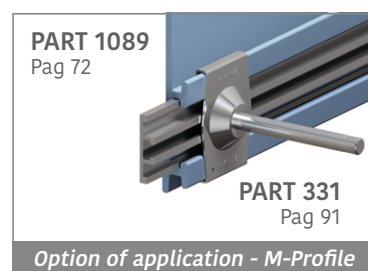

Article-Nr.	Material	Availability	Supply
19320BC	BluLub	Stock item	3 m bars
19325C	Blue	On request	3 m bars
19324C	Grey	Stock item	3 m bars