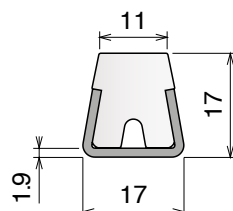

Article-Nr.	Material	Availability	Supply
12121BC	BluLub	On request	3 m bars
12121B	BluLub	On request	6 m bars
12121C	Ti-White	On request	3 m bars
12121	Ti-White	On request	6 m bars
12125C	Blue	On request	3 m bars
12125	Blue	On request	6 m bars

Stainless steel profile
thickness: 1,9 mm

Article-Nr.	Material	Availability	Supply
12163B	BluLub	On request	3 m bars
12167B	BluLub	On request	6 m bars
12163	Ti-White	Stock item	3 m bars
12167	Ti-White	On request	6 m bars
12173	Blue	On request	3 m bars
12177	Blue	On request	6 m bars

Stainless steel profile
thickness: 1,9 mm

Hygienic
Version