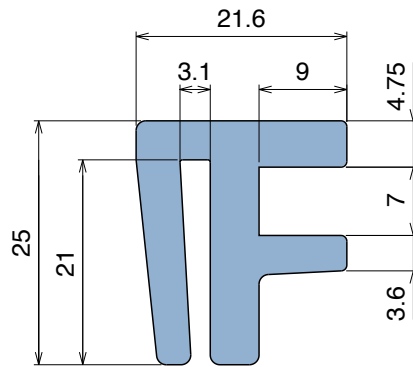

Article-Nr.	Material	Availability	Supply
104000BC	BluLub	On request	3 m bars
104000B	BluLub	On request	6 m bars
104003C	Ti-White	Stock item	3 m bars
104003	Ti-White	On request	6 m bars
104005C	Blue	On request	3 m bars
104005	Blue	On request	6 m bars

1008 Bar cap

Fit on 5 mm (3/16") | Material: **BluLub, Ti-White** and standard **UHMW-PE**

Delivery: **Easy**
Standard