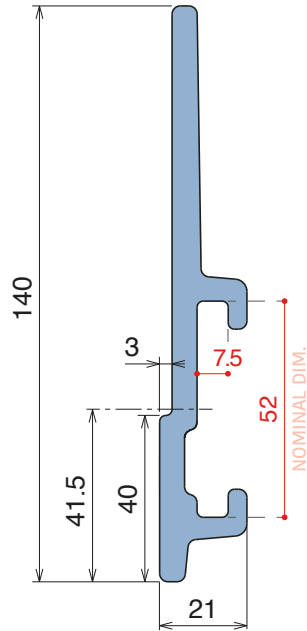

Side guide rail with Label saver - H. 140 mm