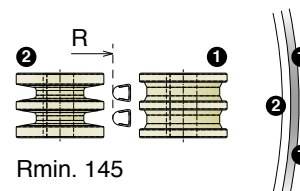

Part	Article-Nr.	Ø (mm)	Suitable for Part:
151	15101	25	119 - 120 - 121 - 152
151	15101E	30	119 - 120 - 121 - 152

Part	Article-Nr.	Ø (mm)	Suitable for Part:
151	15102	25	122 - 123 - 124 - 140 - 142 - 146
151	15102E	30	122 - 123 - 124 - 140 - 142 - 146

Part	Article-Nr.	Ø (mm)	Suitable for Part:
151	15103	25	141
151	15103E	30	141

Part	Article-Nr.	Ø (mm)	Suitable for Part:
151	15104	25	144
151	15104E	30	144

Part	Article-Nr.	Ø (mm)	Suitable for Part:
151	15105	25	Ø8 - Ø10 - Ø12
151	15105E	30	Ø8 - Ø10 - Ø12