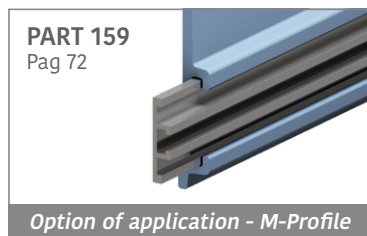

Article-Nr.	Material	Availability	Supply
18900BC	BluLub	Stock item	3 m bars
18900BLC	Blue	On request	3 m bars
18904C	Grey	Stock item	3 m bars