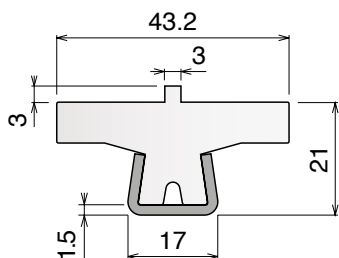

142 Guide rail

Material: **BluLub**, **Ti-White** and standard **UHMW-PE** + Stainless steel AISI 304

Delivery: **Easy**
Standard

Stainless steel profile
thickness: 1,5 mm