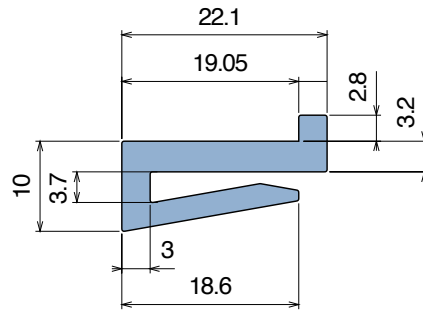

1014 J-Profile

Fit on 3 mm (1/8") | Material: **BluLub**, **Ti-White** and standard **UHMW-PE**

Delivery: **Easy**
Standard

Article-Nr.	Material	Availability	Supply
101400BC	BluLub	On request	3 m bars
101400B	BluLub	On request	6 m bars
101400B-30	BluLub	On request	30 m coils
101403C	Ti-White	Stock item	3 m bars
101403	Ti-White	On request	6 m bars
101403-30	Ti-White	Stock item	30 m coils
101405C	Blue	On request	3 m bars
101405	Blue	On request	6 m bars
101405-30	Blue	On request	30 m coils

1015 J-Profile

Fit on 2,5 to 3,5 mm (1/8") | Material: **BluLub**, **Ti-White** and standard **UHMW-PE**

Delivery: **Easy**
Standard