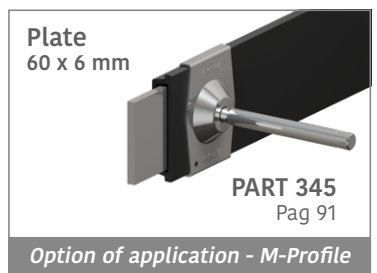

Article-Nr.	Material	Availability	Supply
13601C	Black	Stock item	3 m bars
13601	Black	On request	6 m bars
13602C	Blue RAL 5012	Stock item	3 m bars
13602	Blue RAL 5012	Stock item	6 m bars