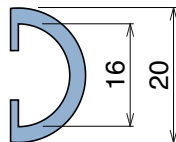

Material: **BluLub**, **Ti-White** and standard **UHMW-PE**

Delivery: **Easy**
Standard

Article-Nr.	Material	Availability	Supply
103923BC	BluLub	On request	3 m bars
103923B	BluLub	On request	6 m bars
103923B-30	BluLub	Stock item	30 m coils
103923B-60	BluLub	On request	60 m coils
103923C	Ti-White	Stock item	3 m bars
103923	Ti-White	On request	6 m bars
103923-30	Ti-White	Stock item	30 m coils
103923-60	Ti-White	Stock item	60 m coils
103925C	Blue	On request	3 m bars
103925	Blue	On request	6 m bars
103925-30	Blue	On request	30 m coils
103925-60	Blue	On request	60 m coils