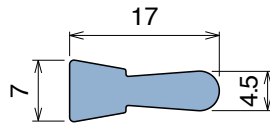

131 Plastic rail

Material: *BluLub, Ti-White* and standard *UHMW-PE*

Delivery: **Easy**
Standard

TYPE A