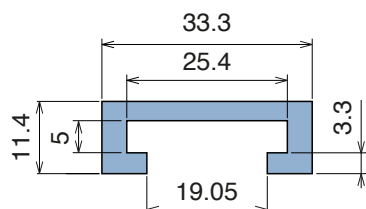

Fit on 25 x 5 mm | Material: **BluLub**, **Ti-White** and standard **UHMW-PE**

Delivery: **Easy**
Standard

Article-Nr.	Material	Availability	Supply
104100BC	BluLub	On request	3 m bars
104100B	BluLub	On request	6 m bars
104103C	Ti-White	Stock item	3 m bars
104103	Ti-White	On request	6 m bars
104105C	Blue	On request	3 m bars
104105	Blue	On request	6 m bars
104102C	Green	On request	3 m bars
104102	Green	On request	6 m bars