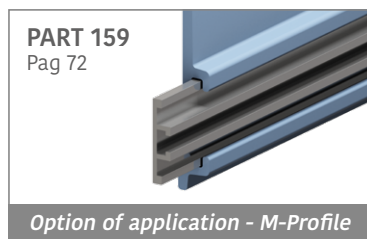

Article-Nr.	Material	Availability	Supply
18902BC	BluLub	Stock item	3 m bars
18902BLC	Blue	On request	3 m bars
18906C	Grey	On request	3 m bars