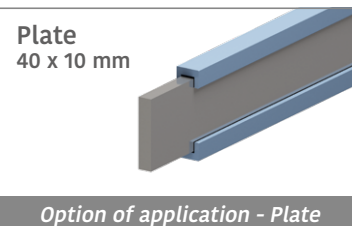

Article-Nr.	Material	Availability	Supply
13711BC	BluLub	Stock item	3 m bars
13711B	BluLub	On request	6 m bars
13713C	Ti-White	On request	3 m bars
13713	Ti-White	On request	6 m bars
13712C	Black	On request	3 m bars
13712	Black	On request	6 m bars
13715C	Blue	On request	3 m bars
13715	Blue	On request	6 m bars
13711C	Green	Stock item	3 m bars
13711	Green	Stock item	6 m bars