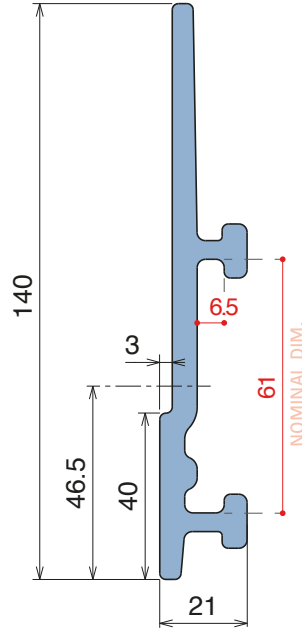

Side guide rail with Label saver - H. 140 mm

Article-Nr.	Material	Availability	Supply
18940BC	BluLub	Stock item	3 m bars
18945C	Blue	On request	3 m bars
18944C	Grey	Stock item	3 m bars

Easy Bendable
For the grooved version, just add "-S" to the related Article Nr.