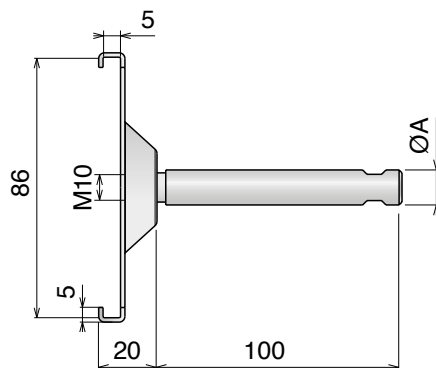

345 Stainless steel clamp

USED WITH PART: 136

Delivery: **Easy**
Standard