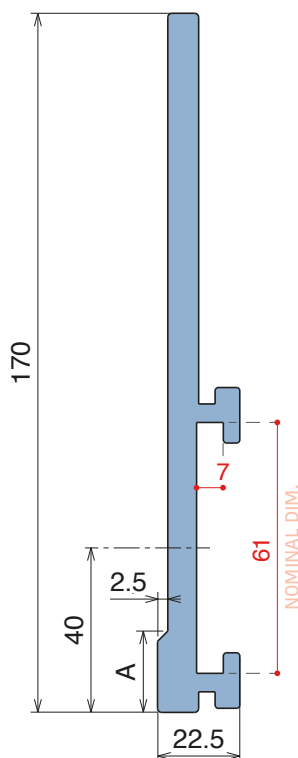

Side guide rail with Label saver - H. 170 mm