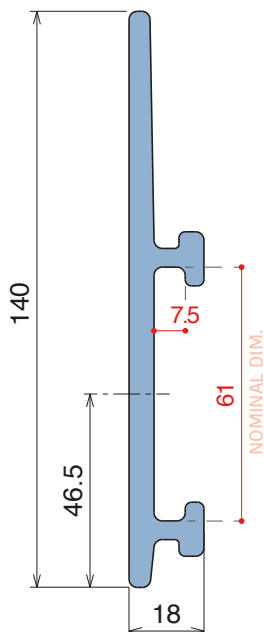

193 Side guide rail - H. 140 mm

Fit on 60 x 6 mm | Material: **BluLub** and standard **UHMW-PE**

Delivery: **Easy**
Standard