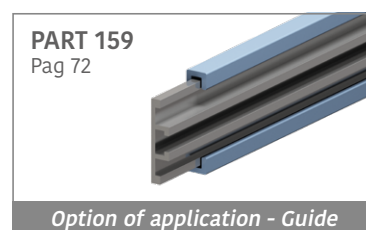

Article-Nr.	Material	Availability	Supply
15800BC	BluLub	Stock item	3 m bars
15894C	Ti-White	On request	3 m bars
15898C	Black	Stock item	3 m bars
15894BLC	Blue	On request	3 m bars
15897C	Green	Stock item	3 m bars
15800C	Grey	Stock item	3 m bars