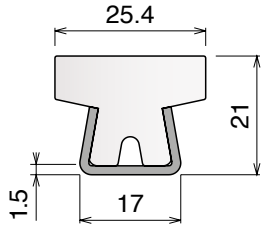

122 Guide rail

Material: **BluLub**, **Ti-White** and standard **UHMW-PE** + Stainless steel AISI 304

Delivery: **Easy**
Standard

Stainless steel profile
thickness: 1,5 mm