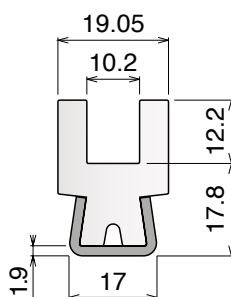

145 Guide rail

Material: **BluLub**, **Ti-White** and standard **UHMW-PE** + Stainless steel AISI 304

Delivery: **Easy**
Standard

Stainless steel profile thickness: 1,5 mm

Article-Nr.	Material	Availability	Supply
14503C	BluLub	On request	3 m bars
14504C	Ti-White	On request	3 m bars
14505C	Blue	On request	3 m bars

Stainless steel profile thickness: 1,9 mm

Article-Nr.	Material	Availability	Supply
14563	BluLub	On request	3 m bars
14564	Ti-White	On request	3 m bars
14565	Blue	On request	3 m bars

1087 Guide rail

Material: **BluLub**, **Ti-White** and standard **UHMW-PE** + Stainless steel AISI 304

Delivery: **Easy**
Standard

Stainless steel profile thickness: 1,9 mm

Article-Nr.	Material	Availability	Supply
108763	BluLub	On request	3 m bars
108764	Ti-White	On request	3 m bars
108765	Blue	On request	3 m bars

191 Guide rail

Material: **BluLub**, **Ti-White** and standard **UHMW-PE** + Stainless steel AISI 304

Delivery: **Easy**
Standard

Stainless steel profile thickness: 1,9 mm

Article-Nr.	Material	Availability	Supply
19100BC	BluLub	On request	3 m bars
19101C	Ti-White	Stock item	3 m bars
19105C	Blue	On request	3 m bars