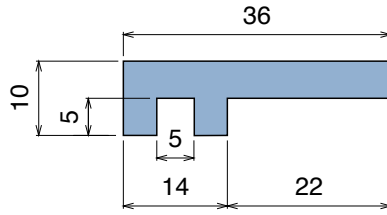

1058 L-Profile

Material: **BluLub**, **Ti-White** and standard **UHMW-PE**

Delivery: **Easy**
Standard

Article-Nr.	Material	Availability	Supply
105800BC	BluLub	On request	3 m bars
105800B	BluLub	On request	6 m bars
105803C	Ti-White	On request	3 m bars
105803	Ti-White	On request	6 m bars
105801C	Black	Stock item	3 m bars
105801	Black	On request	6 m bars
105805C	Blue	On request	3 m bars
105805	Blue	On request	6 m bars
105802C	Green	Stock item	3 m bars
105802	Green	On request	6 m bars