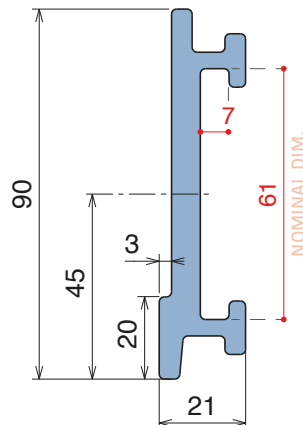

Side guide rail with Label saver - H. 90 mm

Article-Nr.	Material	Availability	Supply
107700BC	BluLub	On request	3 m bars
107711C	Black	On request	3 m bars
107705C	Blue	On request	3 m bars
107704C	Grey	On request	3 m bars

Plate
60 x 6 mm

Valid also for **RS** version

Option of application - Plate

PART 1089
Pag 72

Valid also for **RS** version

PART 331
Pag 91

Option of application - M-Profile

Easy Bendable

For the grooved version, just add "S" to the related Article Nr.