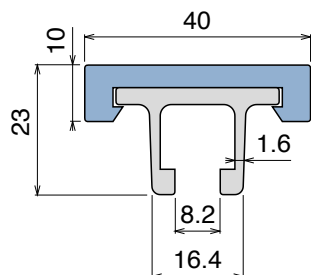

148 U-Profile assembled clip-on

Material: **BluLub**, **Ti-White** and standard **UHMW-PE** + Stainless steel

Delivery: **Easy**
Standard

Article-Nr.	Material	Availability	Supply
14801BC	BluLub	Stock item	3 m bars
14801B	BluLub	On request	6 m bars
14803C	Ti-White	Stock item	3 m bars
14803	Ti-White	On request	6 m bars
14802C	Black	Stock item	3 m bars
14802	Black	On request	6 m bars
14805C	Blue	On request	3 m bars
14805	Blue	On request	6 m bars
14801C	Green	Stock item	3 m bars
14801	Green	On request	6 m bars

157 U-Profile assembled clip-on

Material: **BluLub**, **Ti-White** and standard **UHMW-PE** + Stainless steel

Delivery: **Easy**
Standard