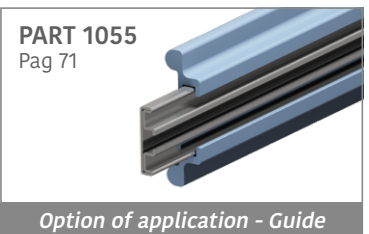

Article-Nr.	Material	Availability	Supply
18301BC	BluLub	Stock item	3 m bars
18301C	Black	Stock item	3 m bars
18305C	Blue	On request	3 m bars
18397C	Green	Stock item	3 m bars