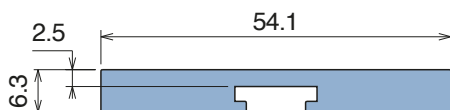

163 C-Profile

Coils available | Material: *BluLub, Ti-White* and standard *UHMW-PE*

Delivery: **Easy**
Standard