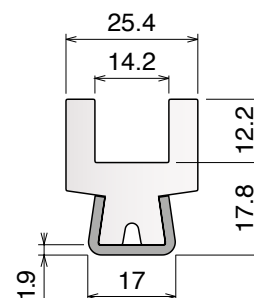

Article-Nr.	Material	Availability	Supply
14503C	BluLub	On request	3 m bars
14504C	Ti-White	On request	3 m bars
14505C	Blue	On request	3 m bars

Stainless steel profile thickness: 1,9 mm

Article-Nr.	Material	Availability	Supply
14563	BluLub	On request	3 m bars
14564	Ti-White	On request	3 m bars
14565	Blue	On request	3 m bars

1087 Guide rail

Material: **BluLub**, **Ti-White** and standard **UHMW-PE** + Stainless steel AISI 304

Delivery: **Easy**
Standard

Stainless steel profile thickness: 1,9 mm