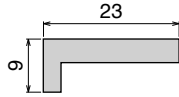

Extruded profiles range

L-Profile

See product page for specific details and materials available.

1094

Page 20

175

Page 20

1038

Page 20

150

Page 20

1058

Page 21

174

Page 21

Z-Profile

See product page for specific details and materials available.

101

Page 21

102

Page 21

102

Page 22

176

Page 22

1074

Page 22

Special shape

See product page for specific details and materials available.

107

Page 22

108

Page 23

105 See dimensions available

Page 23

106

Page 24