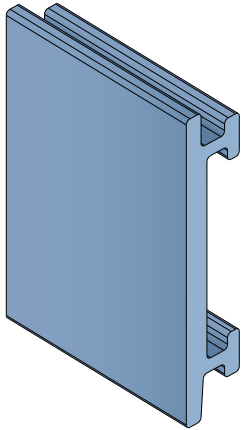

Single components

Easy Bendable
For the grooved version, just add "S" to the related Article Nr.

1057|1077 Side guide rail - H. 90 mm

Fit on 60 x 6 mm | Material: **BluLub** and standard **UHMW-PE**

Delivery: **Easy**
Standard