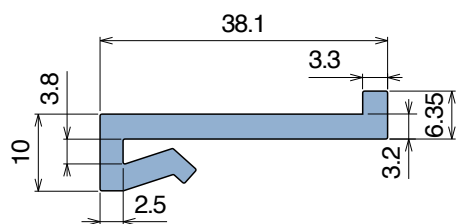

1027 J-Profile

Fit on 3 mm (1/8") | Material: **BluLub**, **Ti-White** and standard **UHMW-PE**

Delivery: **Easy**
Standard

Article-Nr.	Material	Availability	Supply
102700BC	BluLub	On request	3 m bars
102700B	BluLub	On request	6 m bars
102704-30	BluLub	On request	30 m coils
102703C	Ti-White	Stock item	3 m bars
102703	Ti-White	On request	6 m bars
102703-30	Ti-White	On request	30 m coils
102705C	Blue	On request	3 m bars
102705	Blue	On request	6 m bars
102705-30	Blue	On request	30 m coils