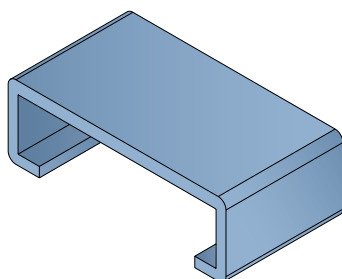

Article-Nr.	Material	Availability	Supply
104500BC	BluLub	On request	3 m bars
104500B	BluLub	On request	6 m bars
104503C	Ti-White	On request	3 m bars
104503	Ti-White	On request	6 m bars
104505C	Blue	On request	3 m bars
104505	Blue	On request	6 m bars