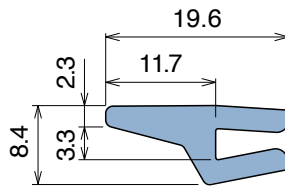

171 Neck guide

Fit on 3 mm | Material: **BluLub**, **Ti-White** and standard **UHMW-PE**

Delivery: **Easy**
Standard

Article-Nr.	Material	Availability	Supply
17100B	BluLub	Stock item	30 m coils
17100	Ti-White	On request	30 m coils
17105	Blue	On request	30 m coils