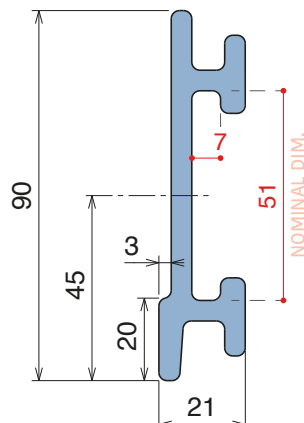

Side guide rail with Label saver - H. 90 mm

Article-Nr.	Material	Availability	Supply
107720BLC	BluLub	Stock item	3 m bars
107721C	Black	On request	3 m bars
107725C	Blue	On request	3 m bars
107724C	Grey	On request	3 m bars

Plate
50 x 6 mm

Valid also for **RS** version

Option of application - Plate

PART 159
Pag 72

Valid also for **RS** version

PART 331
Pag 91

Option of application - M-Profile

Easy Bendable

For the grooved version, just add "S" to the related Article Nr.