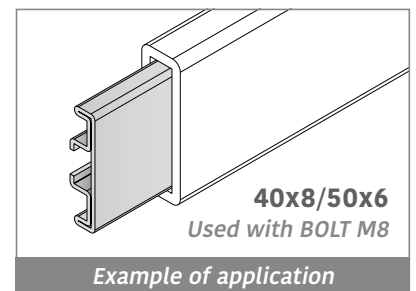

Article-Nr.	A	B	Availability	Supply
105501C	40	8	Stock item	3 m bars
105501	40	8	On request	6 m bars
105503C	50	6	Stock item	3 m bars
105503	50	6	On request	6 m bars