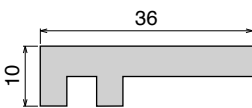

Page 20

1058