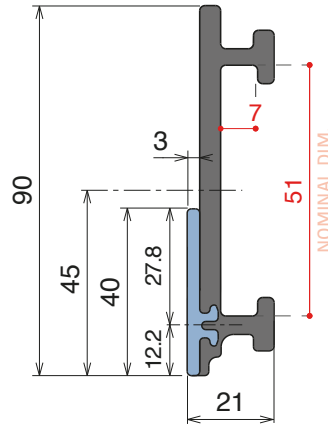

VERSION B - Label saver 4 cm

Article-Nr.	Version	Material	Availability	Supply
107722	A	Black+BluLub	On request	3 m bars
107723	B	Black+BluLub	On request	3 m bars

Base profile

Art-Nr.	Supply
107790	3 m bars

Label saver 2 cm

Art-Nr.	Supply
18987	30 m coils

Label saver 4 cm

Art-Nr.	Supply
18988	30 m coils

Single components