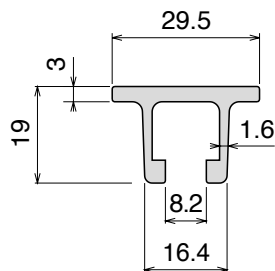

Article-Nr.	Material	Availability	Supply
14701C	Aluminum	Stock item	3 m bars
14701	Aluminum	Stock item	6 m bars