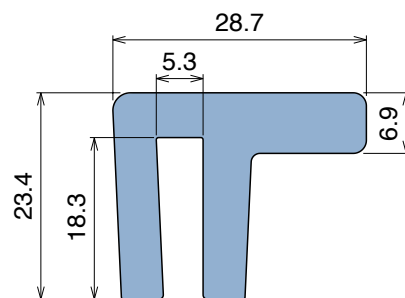

Article-Nr.	Material	Availability	Supply
100803BC	BluLub	Stock item	3 m bars
100803B	BluLub	On request	6 m bars
100803C	Ti-White	Stock item	3 m bars
100803	Ti-White	Stock item	6 m bars
100805C	Blue	On request	3 m bars
100805	Blue	On request	6 m bars

1009 Bar cap

Fit on 6 mm (1/4") | Material: **BluLub, Ti-White** and standard **UHMW-PE**

Delivery: **Easy**
Standard