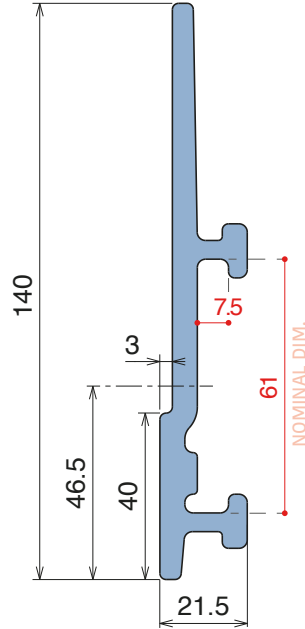

Easy Bendable

For the grooved version, just add "S" to the related Article Nr.

Side guide rail with Label saver - H. 140 mm

Article-Nr.	Material	Availability	Supply
18930BC	BluLub	Stock item	3 m bars
18935C	Blue	On request	3 m bars
18934C	Grey	Stock item	3 m bars