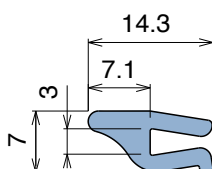

1062 Neck guide

Fit on 1,8 - 2 mm | Material: **BluLub**, **Ti-White** and standard **UHMW-PE**

Delivery: **Easy**
Standard

Article-Nr.	Material	Availability	Supply
106200B	BluLub	Stock item	30 m coils
106200	Ti-White	On request	30 m coils
106205	Blue	On request	30 m coils