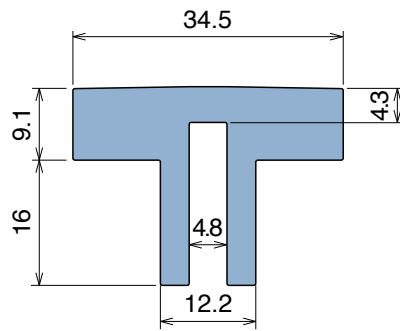

1007 Bar cap

Fit on 5 mm (3/16") | Material: **BluLub, Ti-White** and standard **UHMW-PE**

Delivery: **Easy**
Standard

Article-Nr.	Material	Availability	Supply
100703BC	BluLub	Stock item	3 m bars
100703B	BluLub	On request	6 m bars
100703C	Ti-White	Stock item	3 m bars
100703	Ti-White	On request	6 m bars
100705C	Blue	On request	3 m bars
100705	Blue	On request	6 m bars

1040 Bar cap

Fit on 3 mm (1/8") | Material: **BluLub, Ti-White** and standard **UHMW-PE**

Delivery: **Easy**
Standard