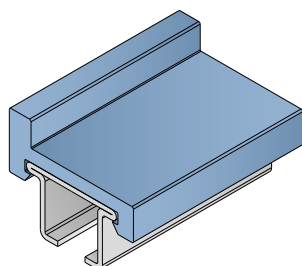

157 U-Profile assembled clip-on

Material: **BluLub**, **Ti-White** and standard **UHMW-PE** + Stainless steel

Delivery: **Easy**
Standard

Article-Nr.	Material	Metal	Availability	Supply
15799BC	BluLub	AISI 304	On request	3 m bars
15799WC	Ti-White	AISI 304	On request	3 m bars
15799NC	Black	AISI 304	On request	3 m bars
15799BLC	Blue	AISI 304	On request	3 m bars
15799C	Green	AISI 304	On request	3 m bars