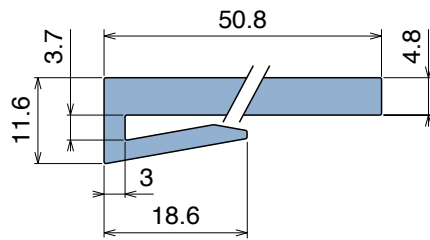

1030

J-Profile

Fit on 3 mm (1/8") | Material: **BluLub**, **Ti-White** and standard **UHMW-PE**

Delivery: **Easy**
Standard

Article-Nr.	Material	Availability	Supply
103000BC	BluLub	On request	3 m bars
103000B	BluLub	On request	6 m bars
103003C	Ti-White	Stock item	3 m bars
103003	Ti-White	On request	6 m bars
103005C	Blue	On request	3 m bars
103005	Blue	On request	6 m bars