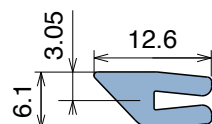

1073 Neck guide

Fit on 1,8 - 2 mm | Material: **BluLub**

Delivery: **Easy**
Standard

Article-Nr.	Material	Availability	Supply
107300B	BluLub	Stock item	30 m coils
107300	Ti-White	On request	30 m coils
107305	Blue	On request	30 m coils