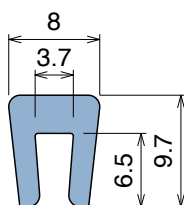

1003 Bar cap

Fit on 3 mm (1/8") | Material: **BluLub**, **Ti-White** and standard **UHMW-PE**

Delivery: **Easy**
Standard

Article-Nr.	Material	Availability	Supply
100300B-30	BluLub	On request	30 m coils
100303-30	Ti-White	Stock item	30 m coils
100305-30	Blue	On request	30 m coils