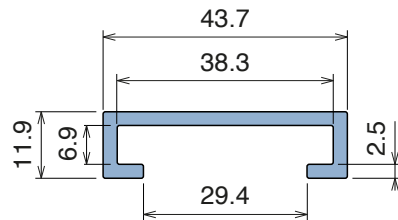

1082 C-Profile

Fit on 38.1 x 6.35 mm | Material: **BluLub**, **Ti-White** and standard **UHMW-PE**

Delivery: **Easy**
Standard

Article-Nr.	Material	Availability	Supply
108200BC	BluLub	On request	3 m bars
108200B	BluLub	On request	6 m bars
108203C	Ti-White	On request	3 m bars
108203	Ti-White	On request	6 m bars
108205C	Blue	On request	3 m bars
108205	Blue	On request	6 m bars

1044 C-Profile

Fit on 38,1 x 12,7 mm | Material: **BluLub**, **Ti-White** and standard **UHMW-PE**

Delivery: **Easy**
Standard