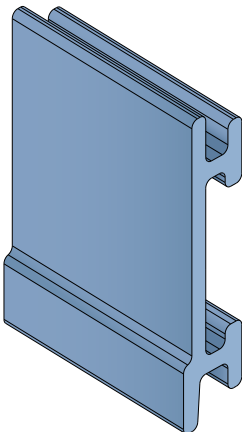

Article-Nr.	Material	Availability	Supply
107720BLC	BluLub	Stock item	3 m bars
107721C	Black	On request	3 m bars
107725C	Blue	On request	3 m bars
107724C	Grey	On request	3 m bars

Plate
50 x 6 mm

Valid also for **RS** version