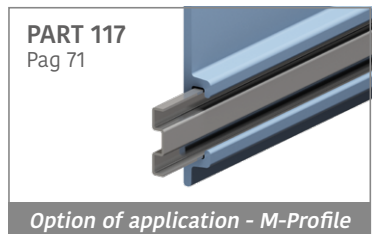

Article-Nr.	Material	Availability	Supply
18910BC	BluLub	Stock item	3 m bars
18910BLC	Blue	On request	3 m bars
18914C	Grey	Stock item	3 m bars