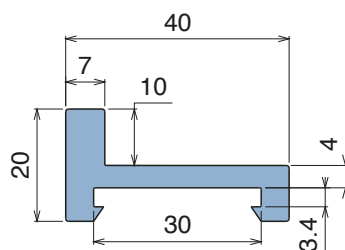

156 U-Profile

Material: **BluLub**, **Ti-White** and standard **UHMW-PE**

Delivery: **Easy**
Standard

Article-Nr.	Material	Availability	Supply
15601BC	BluLub	On request	3 m bars
15601B	BluLub	On request	6 m bars
15603C	Ti-White	On request	3 m bars
15603	Ti-White	On request	6 m bars
15601C	Black	Stock item	3 m bars
15601	Black	On request	6 m bars
15605C	Blue	On request	3 m bars
15605	Blue	On request	6 m bars
15602C	Green	Stock item	3 m bars
15602	Green	On request	6 m bars