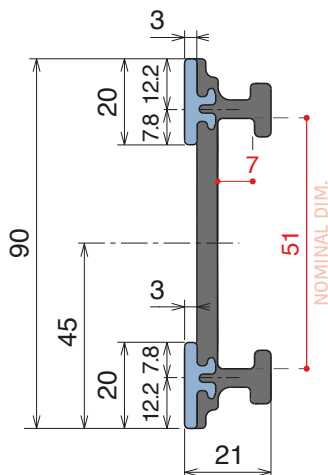

VERSION A - Label saver 2 cm

VERSION B - Label saver 4 cm

Article-Nr.	Version	Material	Availability	Supply
107822	A	Black+ BluLub	On request	3 m bars
107823	B	Black+ BluLub	On request	3 m bars

Base profile