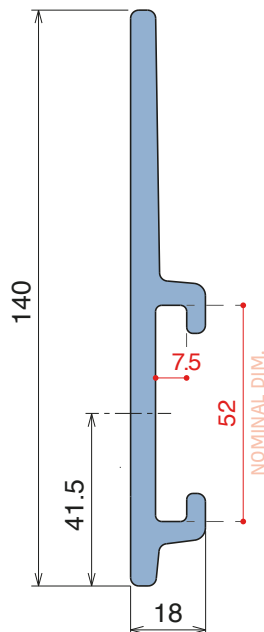

Single components

Easy Bendable
For the grooved version, just add "-S" to the related Article Nr.

189 Side guide rail - H. 140 mm

Fit on 50 x 6 mm | Material: **BluLub** and standard **UHMW-PE**

Delivery: **Easy**
Standard