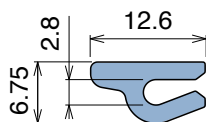

192 Neck guide

Fit on 1,8 - 2 mm | Material: **BluLub**, **Ti-White** and standard **UHMW-PE**

Delivery: **Easy**
Standard

Article-Nr.	Material	Availability	Supply
19200B	BluLub	Stock item	30 m coils
19200	Ti-White	On request	30 m coils
19205	Blue	On request	30 m coils