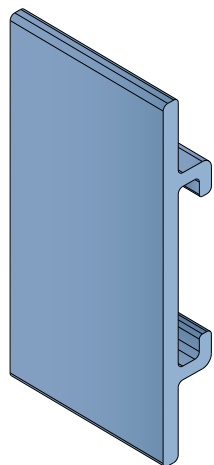

158 Side guide rail - H. 90 - 100 - 120 - 140 mm

Fit on 50 x 6 mm | Material: **BluLub**, **Ti-White** and standard **UHMW-PE**

Delivery: **Easy**
Standard