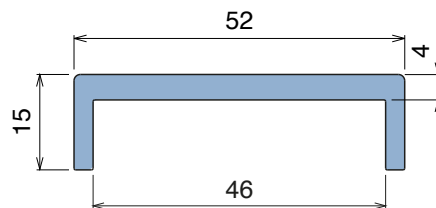

199 U-Profile

Coils available | Material: **BluLub**, **Ti-White** and standard **UHMW-PE**

Delivery: **Easy**
Standard

Article-Nr.	Material	Availability	Supply
19976BC	BluLub	On request	3 m bars
19976B	BluLub	On request	6 m bars
19976C	Ti-White	Stock item	3 m bars
19976	Ti-White	On request	6 m bars
19976BLC	Blue	On request	3 m bars
19976BL	Blue	On request	6 m bars