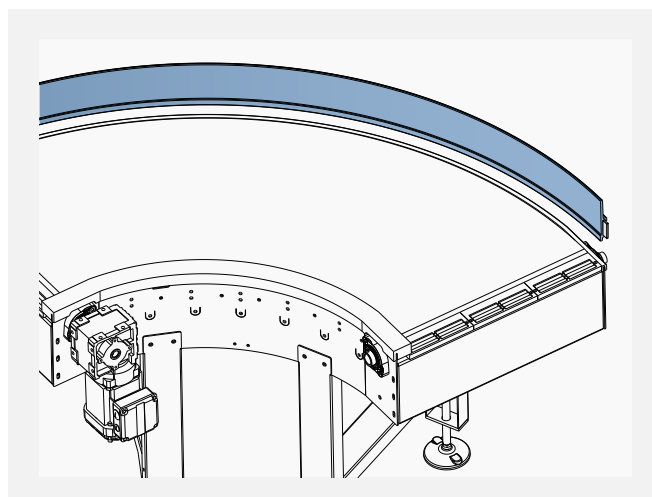

4 | Assemble the curved profile on the line

*For narrower profiles, bending operation can be done directly on the line, by hand.