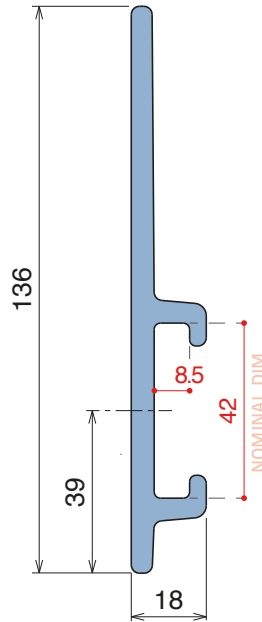

189 Side guide rail - H. 136 mm

Fit on 40 x 8 mm | Material: **BluLub** and standard **UHMW-PE**

Delivery: **Easy**
Standard