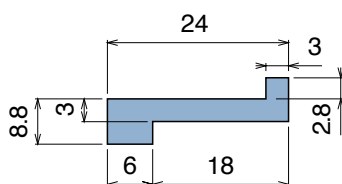

176 Z-Profile

Material: *BluLub, Ti-White* and standard *UHMW-PE*

Delivery: **Easy**
Standard

Article-Nr.	Material	Availability	Supply
17604	<i>BluLub</i>	On request	60 m coils
17603	<i>Ti-White</i>	On request	60 m coils
17601	Black	On request	60 m coils
17605	Blue	On request	60 m coils
17602	Green	Stock item	60 m coils