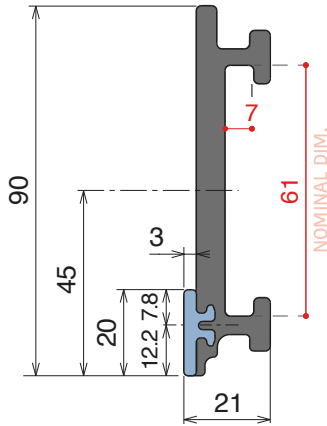

1077|1078

RS Side guide rail with Label saver - H. 90 mm

Fit on 60 x 6 mm | Material: **BluLub** + standard **UHMW-PE**

Delivery: **Easy Standard**

Article-Nr.	Version	Material	Availability	Supply
107700	A	Black+BluLub	On request	3 m bars
107701	B	Black+BluLub	On request	3 m bars

VERSION A - Label saver 2 cm