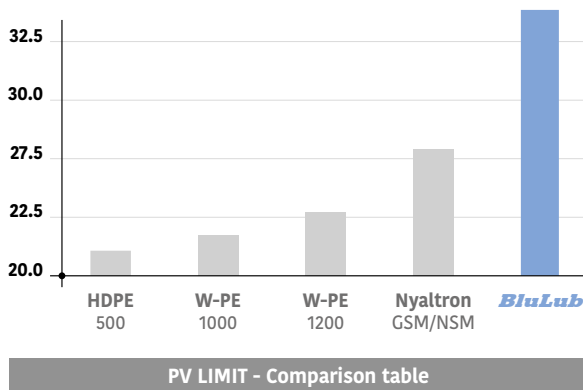

More material information and technical data sheet can be provided on request, get in touch with us for a quick support.

BluLub® is available for any type of profile, standard or custom.

Properties:

- UHMW-PE Polyethylene with molecular density 9,200,000 g/mol.
- Operating temperature: -40 to + 80°C (-40 to 176°F)
- Linear expansion coefficient: $2 \times 10^{-4} \text{C}^{-1}$ ($1.1 \times 10^{-4} \text{°F}^{-1}$)