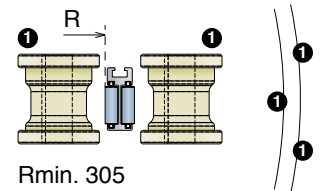

Part	Article-Nr.	Ø (mm)	Suitable for Part:
151	15110	25	360
151	15110E	30	360

See general catalogue for product details.