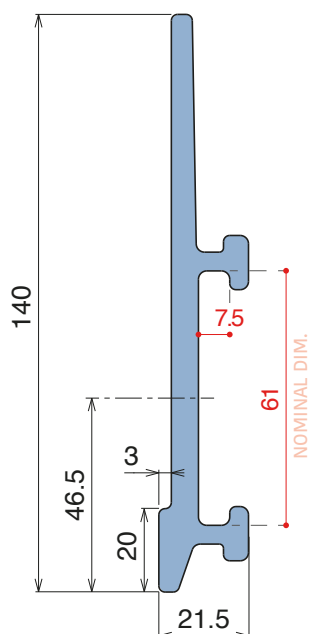

189 Side guide rail with Label saver - H. 140 mm

Fit on 60 x 6 mm | Material: **BluLub** and standard **UHMW-PE**

Delivery: **Easy**
Standard