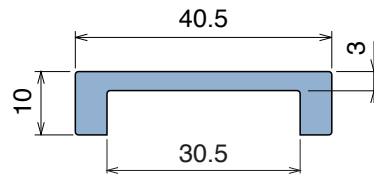

178

U-Profile

Coils available | Material: **BluLub**, **Ti-White** and standard **UHMW-PE**

Delivery: **Easy**
Standard

Article-Nr.	Material	Availability	Supply
17801BC	BluLub	Stock item	3 m bars
17801B	BluLub	On request	6 m bars
17801B-30	BluLub	Stock item	30 m coils
17803C	Ti-White	On request	3 m bars
17803	Ti-White	On request	6 m bars
17803-30	Ti-White	Stock item	30 m coils
17801C	Black	Stock item	3 m bars
17801	Black	On request	6 m bars
17801-30	Black	On request	30 m coils
17805C	Blue	On request	3 m bars
17805	Blue	On request	6 m bars
17805-30	Blue	On request	30 m coils
17802C	Green	Stock item	3 m bars
17802	Green	On request	6 m bars
17802-30	Green	Stock item	30 m coils