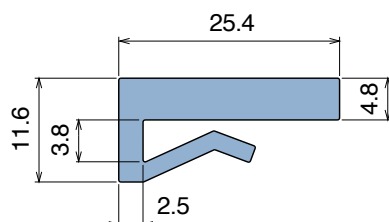

1022 J-Profile

Fit on 3 mm (1/8") | Material: **BluLub**, **Ti-White** and standard **UHMW-PE**

Delivery: **Easy**
Standard

Article-Nr.	Material	Availability	Supply
102200BC	BluLub	On request	3 m bars
102200B	BluLub	On request	6 m bars
102200B-30	BluLub	On request	30 m coils
102203C	Ti-White	Stock item	3 m bars
102203	Ti-White	On request	6 m bars
102203-30	Ti-White	On request	30 m coils
102205C	Blue	On request	3 m bars
102205	Blue	On request	6 m bars
102205-30	Blue	On request	30 m coils