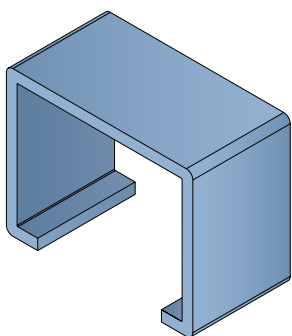

Article-Nr.	Material	Availability	Supply
105200BC	BluLub	On request	3 m bars
105200B	BluLub	On request	6 m bars
105203C	Ti-White	Stock item	3 m bars
105203	Ti-White	On request	6 m bars
105205C	Blue	On request	3 m bars
105205	Blue	On request	6 m bars

180 Bar cover

Fit on 30,5 x 46 mm | Material: **BluLub**, **Ti-White** and standard **UHMW-PE**

Delivery: **Easy**
Standard