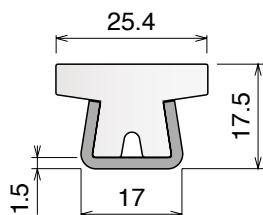

140 Guide rail

Material: **BluLub**, **Ti-White** and standard **UHMW-PE** + Stainless steel AISI 304

Delivery: **Easy**
Standard

Stainless steel profile
thickness: 1,5 mm