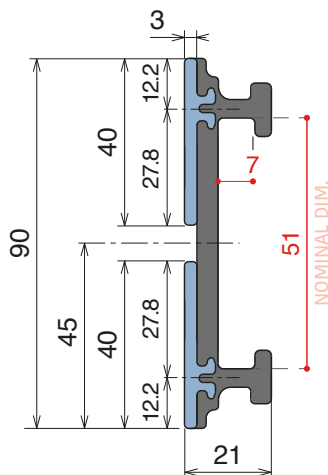

VERSION A - Label saver 2 cm

VERSION B - Label saver 4 cm

Article-Nr.	Version	Material	Availability	Supply
107822	A	Black+ BluLub	On request	3 m bars
107823	B	Black+ BluLub	On request	3 m bars

Base profile