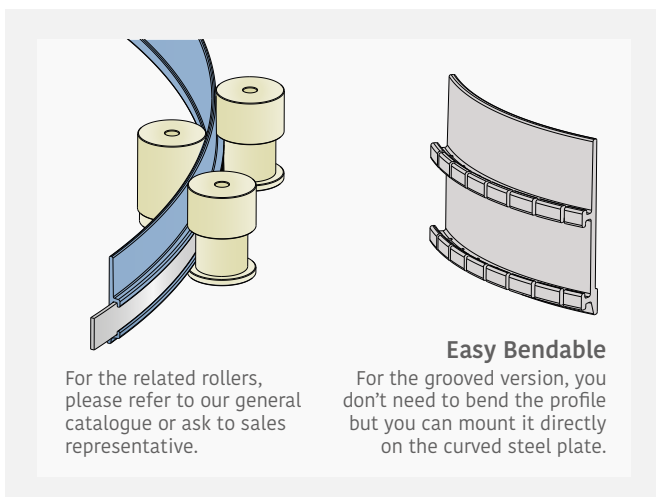

3 | Bend assembled profile