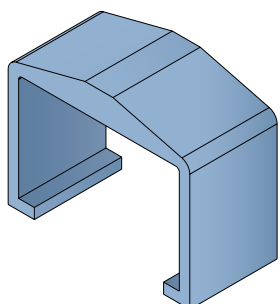

Article-Nr.	Material	Availability	Supply
18000BC	BluLub	On request	3 m bars
18000B	BluLub	On request	6 m bars
18003C	Ti-White	On request	3 m bars
18003	Ti-White	On request	6 m bars
18005C	Blue	On request	3 m bars
18005	Blue	On request	6 m bars