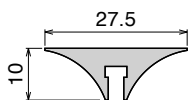

Page 46

155

Page 46

134

Page 47

Transfer plate and Nosebar

See product page for specific details and materials available.

199 Fit on 3 mm