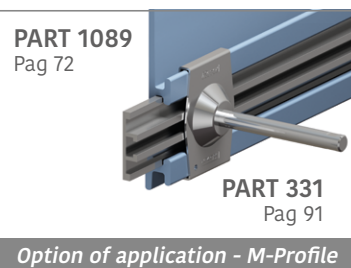

Article-Nr.	A	Material	Availability	Supply
18720BC	12	BluLub	Stock item	3 m bars
18730BC	20	BluLub	Stock item	3 m bars
18740BC	40	BluLub	Stock item	3 m bars
18725C	12	Blue	On request	3 m bars
18735C	20	Blue	On request	3 m bars
18745C	40	Blue	On request	3 m bars
18724C	12	Grey	On request	3 m bars
18734C	20	Grey	On request	3 m bars
18744C	40	Grey	On request	3 m bars