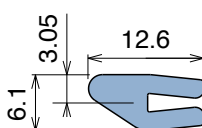

1072 Neck guide

Fit on 1,8 - 2 mm | Material: **BluLub**, **Ti-White** and standard **UHMW-PE**

Delivery: **Easy**
Standard

Article-Nr.	Material	Availability	Supply
107200B	BluLub	Stock item	30 m coils
107200	Ti-White	On request	30 m coils
107205	Blue	On request	30 m coils