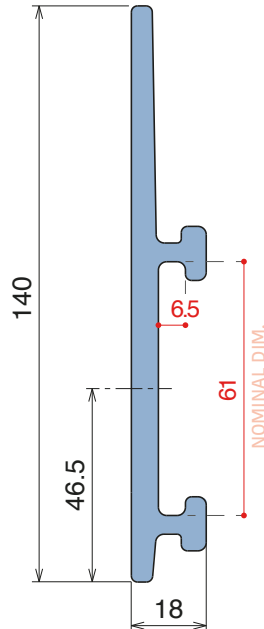

Fit on 60 x 5 mm | Material: **BluLub** and standard **UHMW-PE**

Delivery: **Easy**
Standard

Article-Nr.	Material	Availability	Supply
19330BC	BluLub	Stock item	3 m bars
19335C	Blue	On request	3 m bars
19334C	Grey	On request	3 m bars