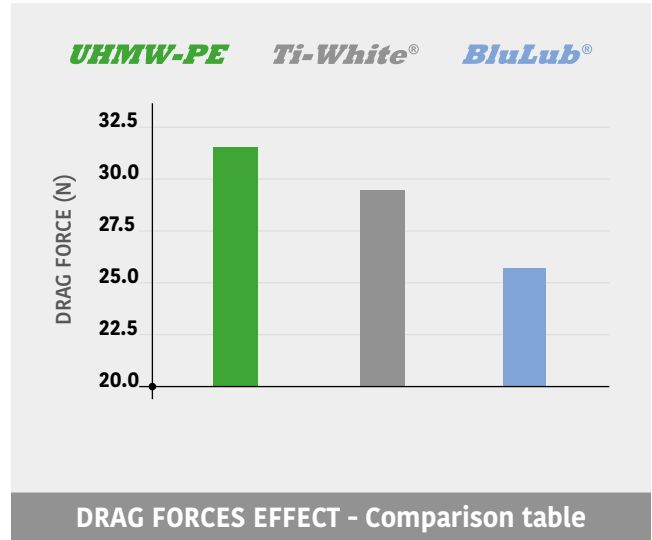

Material selection

Movex offers different materials and design solution for each customer requirements. These comparison tables help to better understand each material and take advantage of their strengths and features to suit your specific needs:

Ti-White® VS Traditional HMW-PE

BluLub® VS Traditional HMW-PE