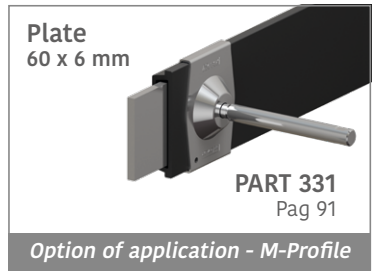

Article-Nr.	Material	Availability	Supply
13501C	Black	Stock item	3 m bars
13501	Black	Stock item	6 m bars
13502C	Blue RAL 5012	Stock item	3 m bars
13502	Blue RAL 5012	Stock item	6 m bars