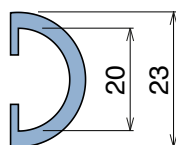

1083 C-Profile for steel rods

Material: **BluLub**, **Ti-White** and standard **UHMW-PE**

Delivery: **Easy**
Standard

Article-Nr.	Material	Availability	Supply
108300BC	BluLub	On request	3 m bars
108300B	BluLub	On request	6 m bars
108300B-30	BluLub	On request	30 m coils
108300B-60	BluLub	On request	60 m coils
108303C	Ti-White	On request	3 m bars
108303	Ti-White	On request	6 m bars
108303-30	Ti-White	On request	30 m coils
108303-60	Ti-White	On request	60 m coils
108305C	Blue	On request	3 m bars
108305	Blue	On request	6 m bars
108305-30	Blue	On request	30 m coils
108305-60	Blue	On request	60 m coils