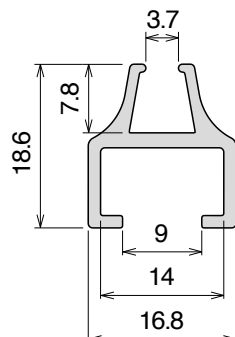

188 Aluminum rail

Material: Aluminum

Delivery: **Easy**
Standard

Article-Nr.	Availability	Supply
18801C	Stock item	3 m bars
18801	Stock item	6 m bars