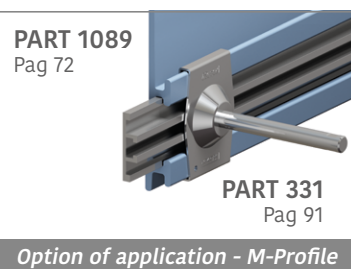

Article-Nr.	Material	Availability	Supply
18710BC	BluLub	Stock item	3 m bars
18705C	Blue	On request	3 m bars
18714C	Grey	On request	3 m bars