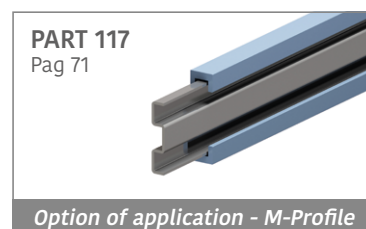

Article-Nr.	Material	Availability	Supply
13711BC	BluLub	Stock item	3 m bars
13711B	BluLub	On request	6 m bars
13713C	Ti-White	On request	3 m bars
13713	Ti-White	On request	6 m bars
13712C	Black	On request	3 m bars
13712	Black	On request	6 m bars
13715C	Blue	On request	3 m bars
13715	Blue	On request	6 m bars
13711C	Green	Stock item	3 m bars
13711	Green	Stock item	6 m bars