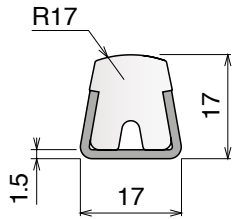

120 Guide rail

Material: **BluLub**, **Ti-White** and standard **UHMW-PE** + Stainless steel AISI 304

Delivery: **Easy**
Standard

Stainless steel profile
thickness: 1,5 mm