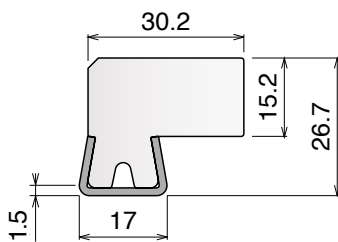

184 Guide rail

Material: **BluLub**, **Ti-White** and standard **UHMW-PE** + Stainless steel AISI 304

Delivery: **Easy**
Standard

Stainless steel profile
thickness: 1,5 mm