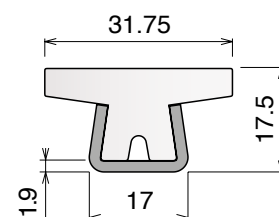

Article-Nr.	Material	Availability	Supply
14600BC	BluLub	On request	3 m bars
14601C	Ti-White	On request	3 m bars
14605C	Blue	On request	3 m bars

Stainless steel profile
thickness: 1,9 mm