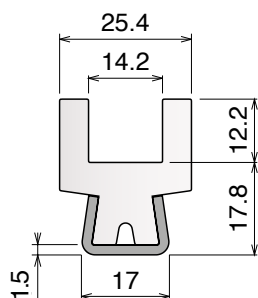

145 Guide rail

Material: **BluLub**, **Ti-White** and standard **UHMW-PE** + Stainless steel AISI 304

Delivery: **Easy**
Standard

Stainless steel profile thickness: 1,5 mm